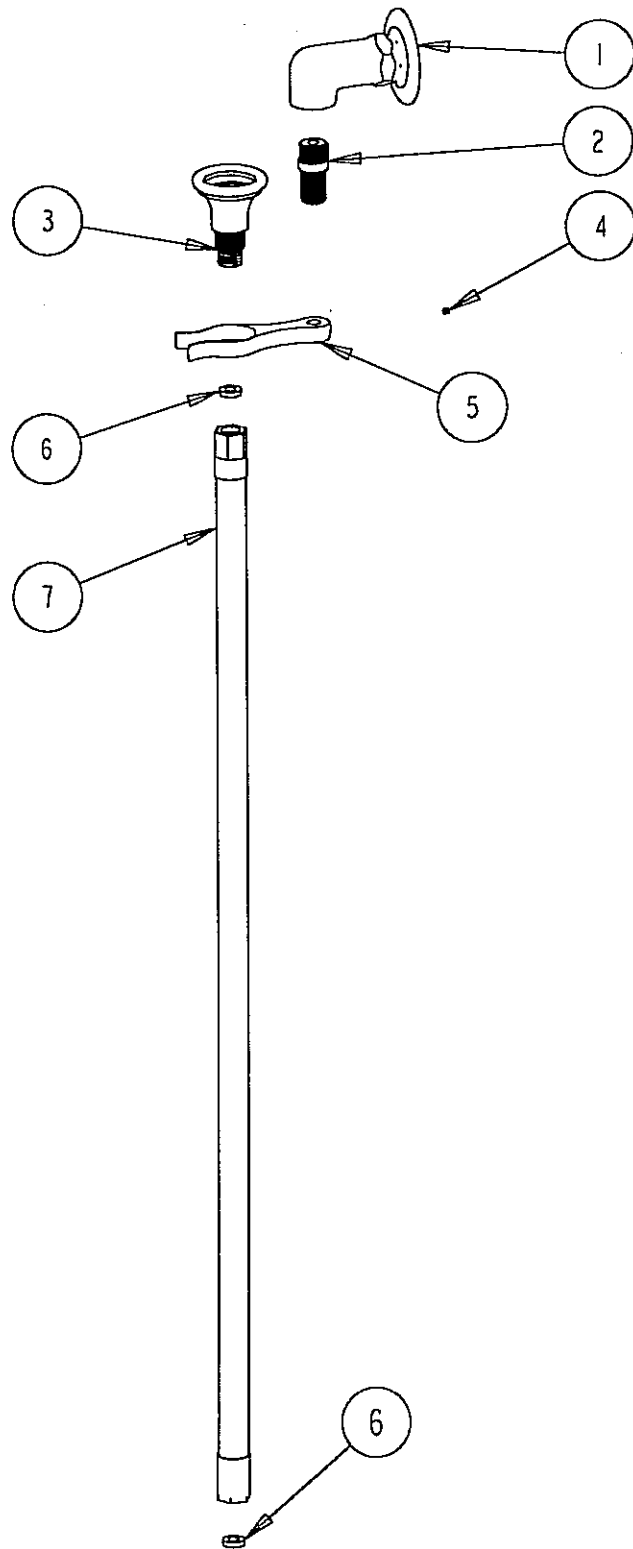

PARTS LIST

778-S

NO.	PART NO.	DESCRIPTION	NO.	PART NO.	DESCRIPTION
1	777-033	ANGLE TYPE SHANK	5	777-028	FORK
2	777-031	ADAPTER	6	739-051	GASKET
3	E21	SPRAY ASSEMBLY	7	739-048K	4' WHITE VINYL HOSE
4	777-013	SET SCREW			