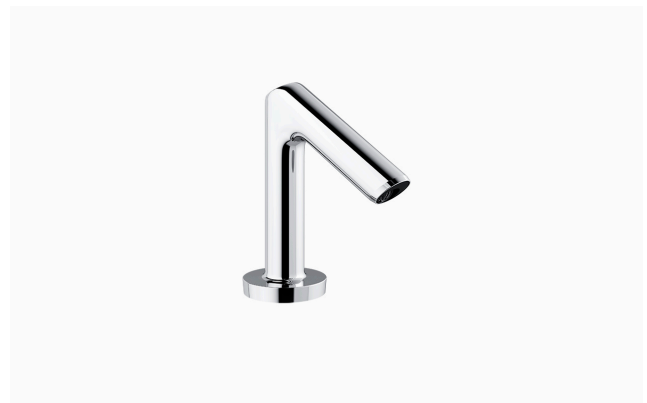

CODE NUMBER

3365826BT

DESCRIPTION

Plug Adapter Power Supply, Back-Check Tee, Polished Chrome Finish, 0.5 gpm, Multi-Laminar Spray, Infrared Sensor, Optima® Hardwired-Powered Deck-Mounted Mid Body Faucet.

DETAILS

- Flow Rate: 0.5 gpm (2 Lpm) (0.5GPM)
- Spray Type: Multi-Laminar (MLM)
- Sensor Type: Infrared (IR)
- Mounting Type: Single Hole
- Power Supply: Plug Adapter (PLG)
- Temperature Mixer: Back-Check Tee (TEE)
- Finish: Polished Chrome (CP)
- Factory Default Timeout: 30s
- Factory Default GPC: 0.25

FEATURES

Commercial Grade Faucet, ADA Compliant, Cast Brass Spout, Quick Connect Fittings, Integrated Water Shut-off, Wireless Settings Adjustment, On-demand or Metered activation, Hygienic Line Flush, Water Usage and Battery Strength Reporting, Self-adapting Sensor

ELECTRICAL SPECIFICATIONS

- Self-Adjustment Range: 0" (0mm)
- Sensor Range: 0" (0mm)
- Timeout Adjustment Settings: 30s

POWER SUPPLY OPTIONS

- 6VDC Plug Adapter (included with PLG models)

VIDEOS

- Sloan Optima Below Deck Faucet
- PVD Special Finishes
- Sloan Connect App®

DOWNLOADS

- [Optima Smart Faucet Below Deck Installation Instructions](#)
- [Faucet Spray Heads Repair and Maintenance Guide](#)
- [Optima EBF-425 / ETF-420 Repair & Maintenance Guide and Parts Breakdown](#)
- [Additional Downloads](#)