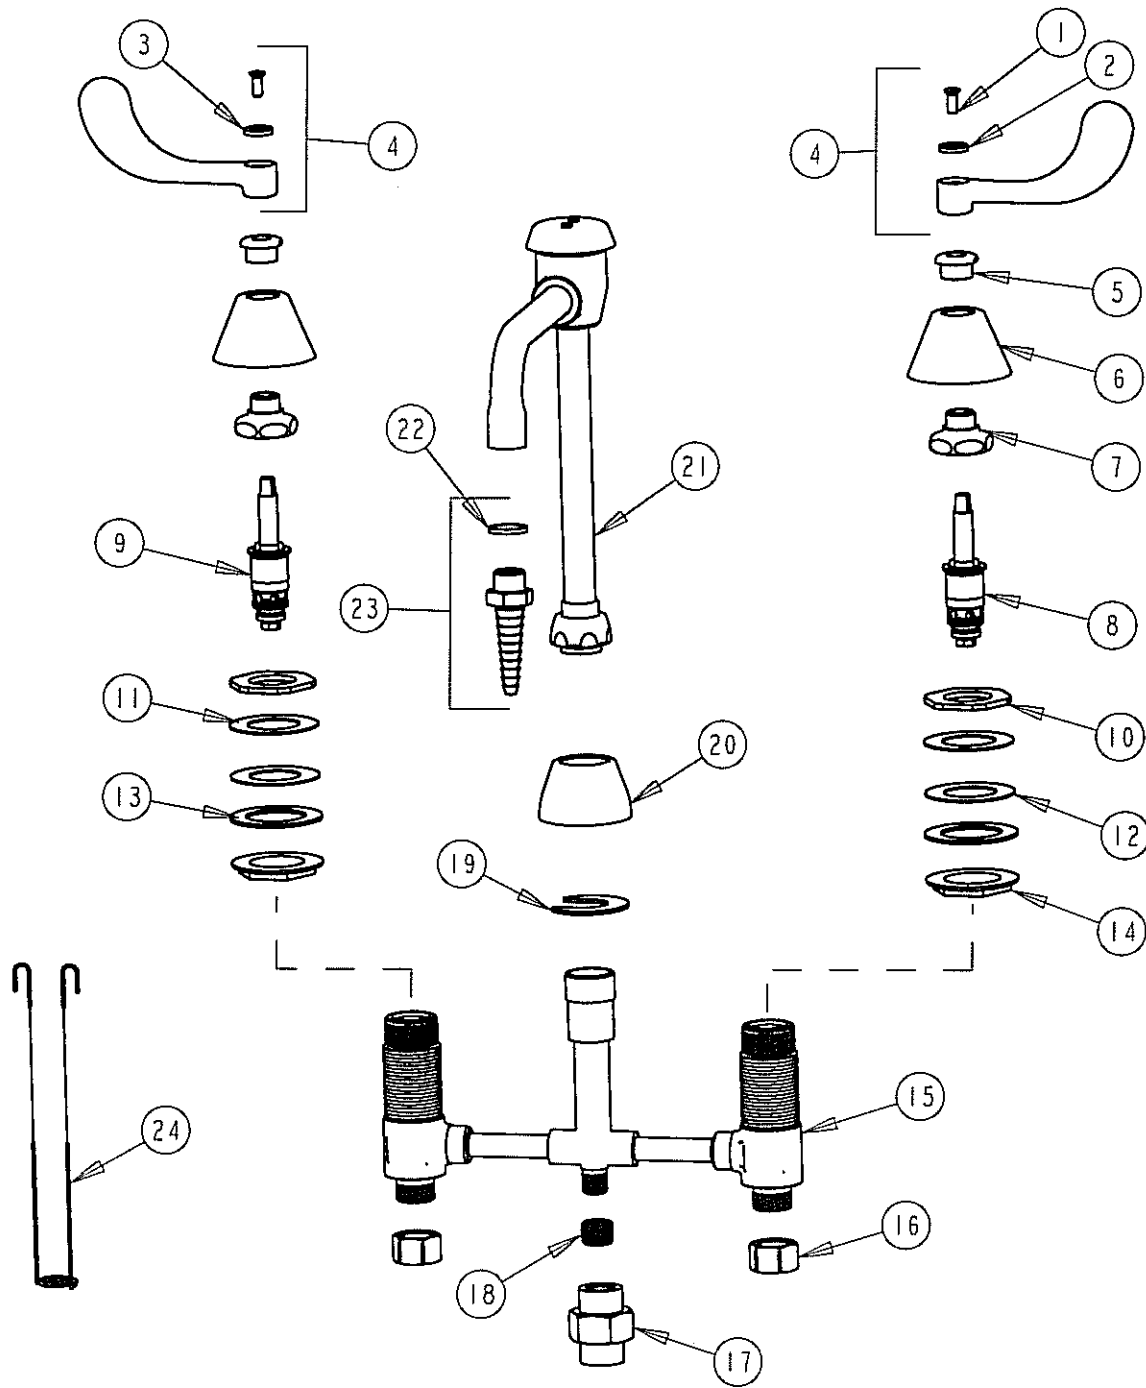

PARTS LIST

BY: SID
CHK'D: *SK*

CHICAGO FAUCETS
a Geberit company

FINISH: AS SPECIFIED
DATE: 11-01-04

786-TWGN2BVBE7

ITEM NO.	PART NO.	DESCRIPTION	ITEM NO.	PART NO.	DESCRIPTION
1	420-010	SCREW	13	55-010	STEEL WASHER
2	633-123	INDEX BUTTON (BLUE)	14	250-004	LOCKNUT
3	633-023	INDEX BUTTON (RED)	15	-----	VALVE BODY NOT SOLD SEPARATELY
4	317-PR	WRISTBLADE HANDLE ASSY. (PAIR)	16	49-005RBF	COUPLING NUT
5	422-113	ESCUTCHEON NUT	17	906-003K	UNION ASSEMBLY
6	250-180	ESCUTCHEON	18	589-009	BUSHING
7	274-004	CAP NUT	19	200-006	C-WASHER
8	377XTRH	RH QUATURN CARTRIDGE	20	785-300	SPOUT BASE ESCUTCHEON
9	377XTLH	LH QUATURN CARTRIDGE	21	GN2BVB	V B SPOUT B TYPE END
10	308-003	LOCKNUT	22	229-003	WASHER
11	888-006	BRASS WASHER	23	E7	LAB NOZZLE OUTLET
12	739-056	RUBBER WASHER	24	200-007	HANGER