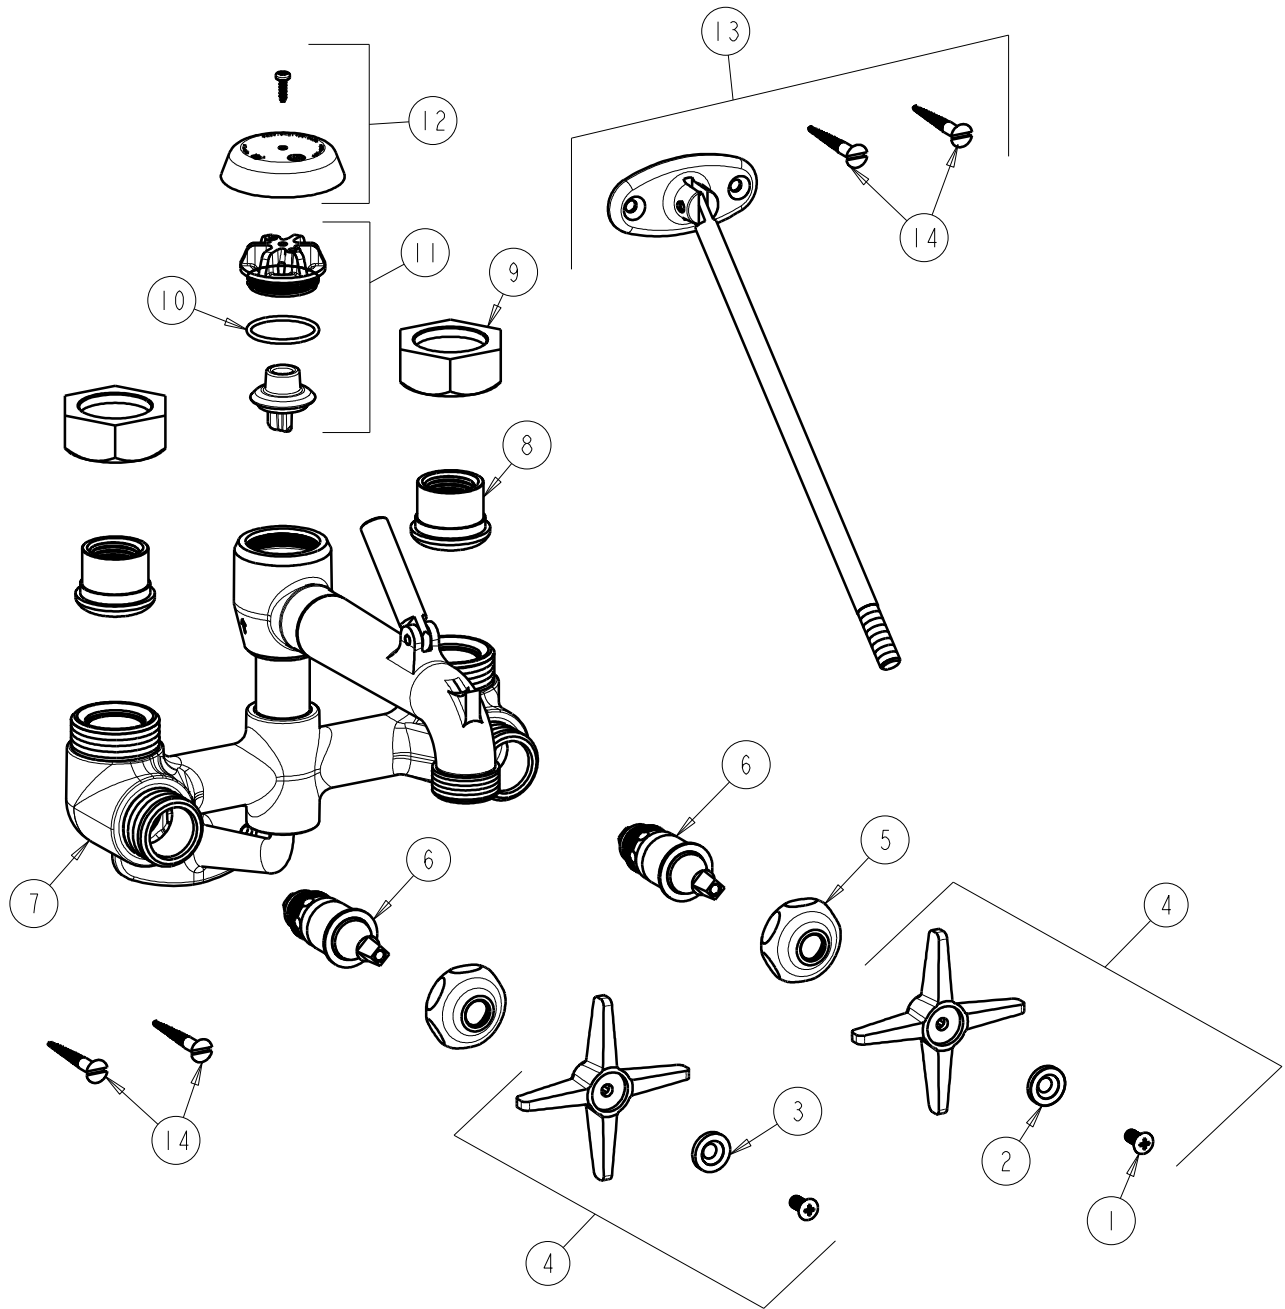

CHICAGO FAUCETS
a Geberit company

2100 South Clearwater Drive
Des Plaines, IL 60018
Phone: 847-803-5000
Fax: 847-803-5454
www.chicagofaucets.com

REPAIR PARTS

FITTING NO.

835-RCF

SUBMITTED MODEL NO.

ITEM NO.

BY: JAR DATE: 04-09-02

CHK: REV: 09-29-09

FOR TECHNICAL ASSISTANCE
1-800-TEC-TRUE (1-800-832-8783)

ITEM	PART NO.	DESCRIPTION	ITEM	PART NO.	DESCRIPTION
1	420-010JKRCF	SCREW, 10-32 UNC PH 1/2	8	177-003JKRCF	UNION TAILPIECE
2	633-123JKNF	INDEX BUTTON (BLUE)	9	177-002JKRCF	UNION NUT
3	633-023JKNF	INDEX BUTTON (RED)	10	80-007JKNF	O RING 0.989 X .070
4	633-PRJKCP	4-ARM HANDLE ASSEMBLY	11	892-302JKKNF	VACUUM BREAKER REPAIR KIT
5	1-214JKCP	CAP	12	892-254KJKCP	VACUUM BREAKER COVER w/SCREW
6	1-100XTJKNF	QUATURN UNIT (LH)	13	173-003KJKRCF	ROD ASSEMBLY
7	---	VALVE BODY	14	173-006JKCP	FLAT HEAD WOOD SCREW (1)