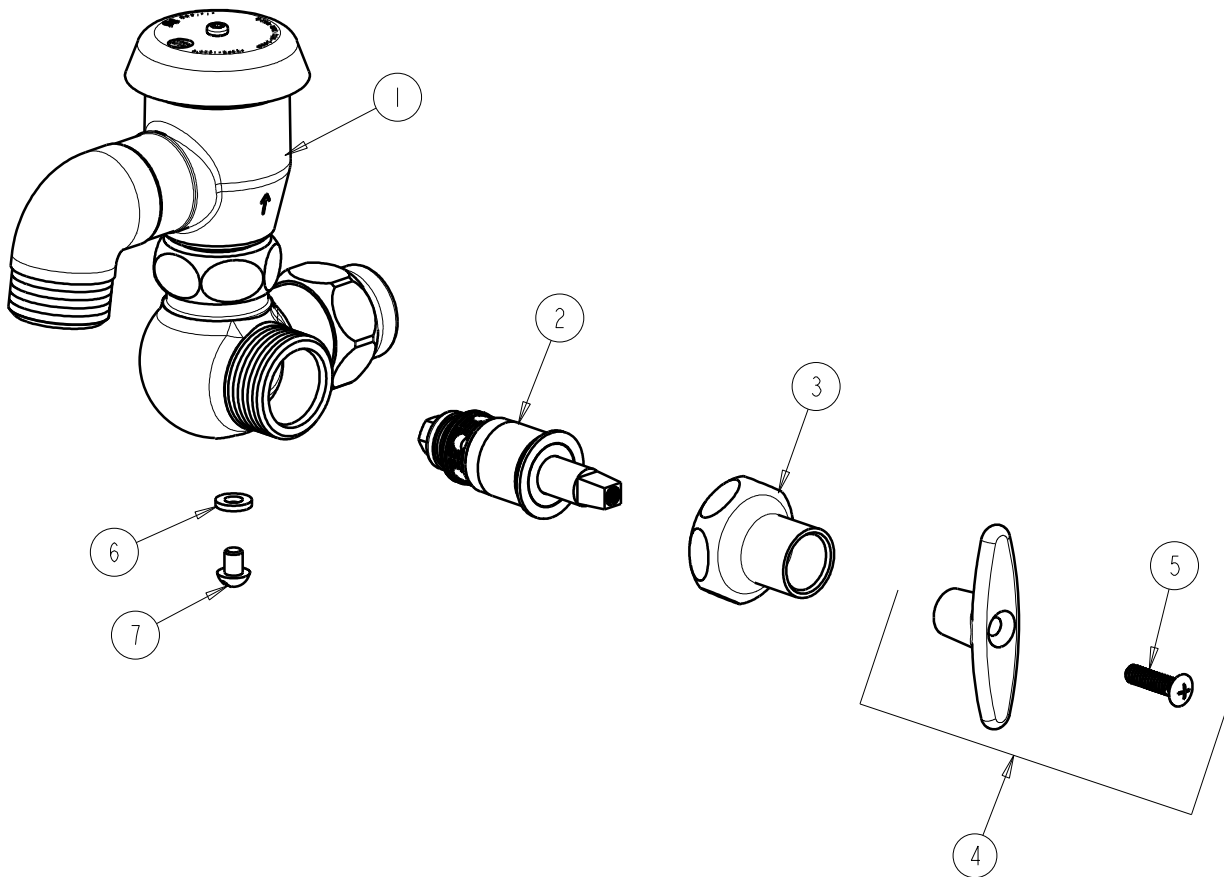

CHICAGO FAUCETS
a Geberit company

2100 South Clearwater Drive
Des Plaines, IL 60018
Phone: 847-803-5000
Fax: 847-803-5454
www.chicagofaucets.com

REPAIR PARTS

FITTING NO.

998-1/2RCF

SUBMITTED MODEL NO.

ITEM NO.

BY: SID DATE: 11-25-02

CHK: *[Signature]* REV: 02-18-10

FOR TECHNICAL ASSISTANCE
1-800-TEC-TRUE (1-800-832-8783)

ITEM	PART NO.	DESCRIPTION
1	—	BODY (NOT SOLD SEPARATELY)
2	217-XTLHJKNF	CARTRIDGE, SLO-COMPRESSION
3	1-246JKCP	NUT, CAP LOOSE KEY 1-1/8-18 UNEF
4	293-006JKRCF	HANDLE, TEE INCLUDES SCREW
5	250-093JKRCF	SCREW
6	998-004JKNF	WASHER
7	1-317JKBNF	SCREW