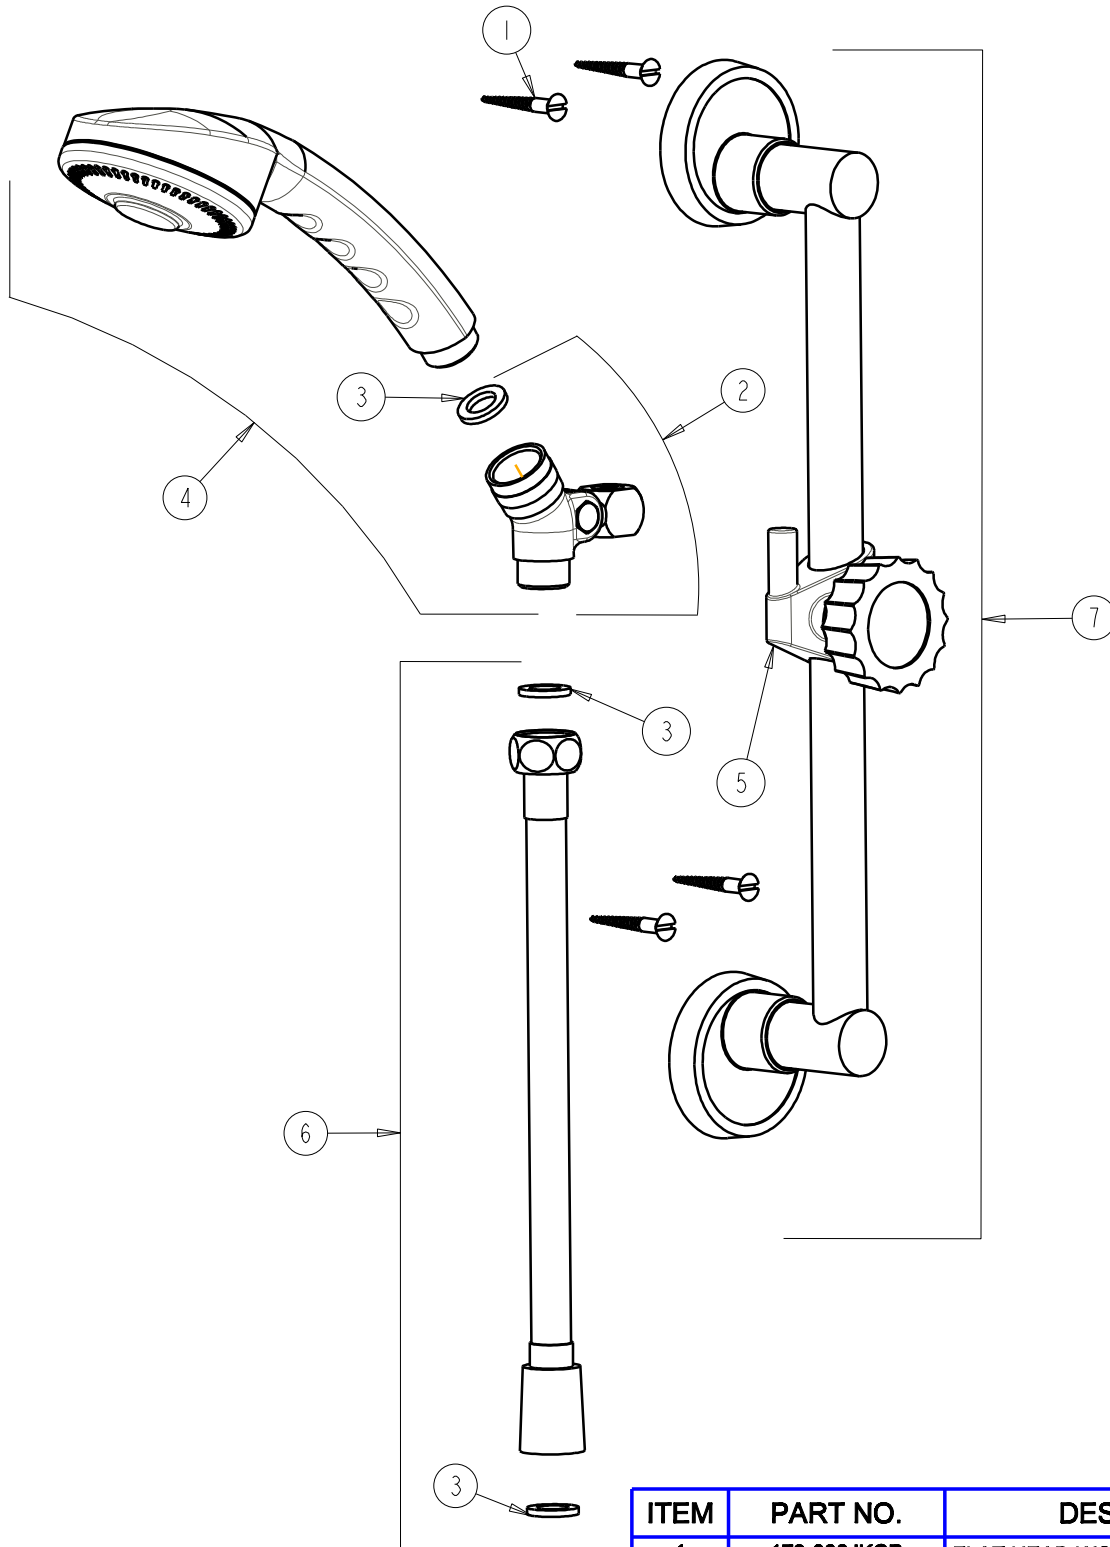

FITTING NO.

151-WVCP

SUBMITTED MODEL NO.

ITEM NO.

FOR TECHNICAL ASSISTANCE
1-800-TEC-TRUE (1-800-832-8783)

ITEM	PART NO.	DESCRIPTION
1	173-006JKCP	FLAT HEAD WOOD SCREW (1)
2	SP2665JKCP	SWIVEL CONNECTION WITH WASHER
3	1001-002JKNF	GASKET (1)
4	SP2666KJKNF	SPRAY
5	SP3330JKCP	ADAPTER
6	SP2798KJKNF	60" WHITE VINYL HOSE W/ 2 WASHERS
7	SP3664KJKCP	24" BAR GUIDE ASSEMBLY