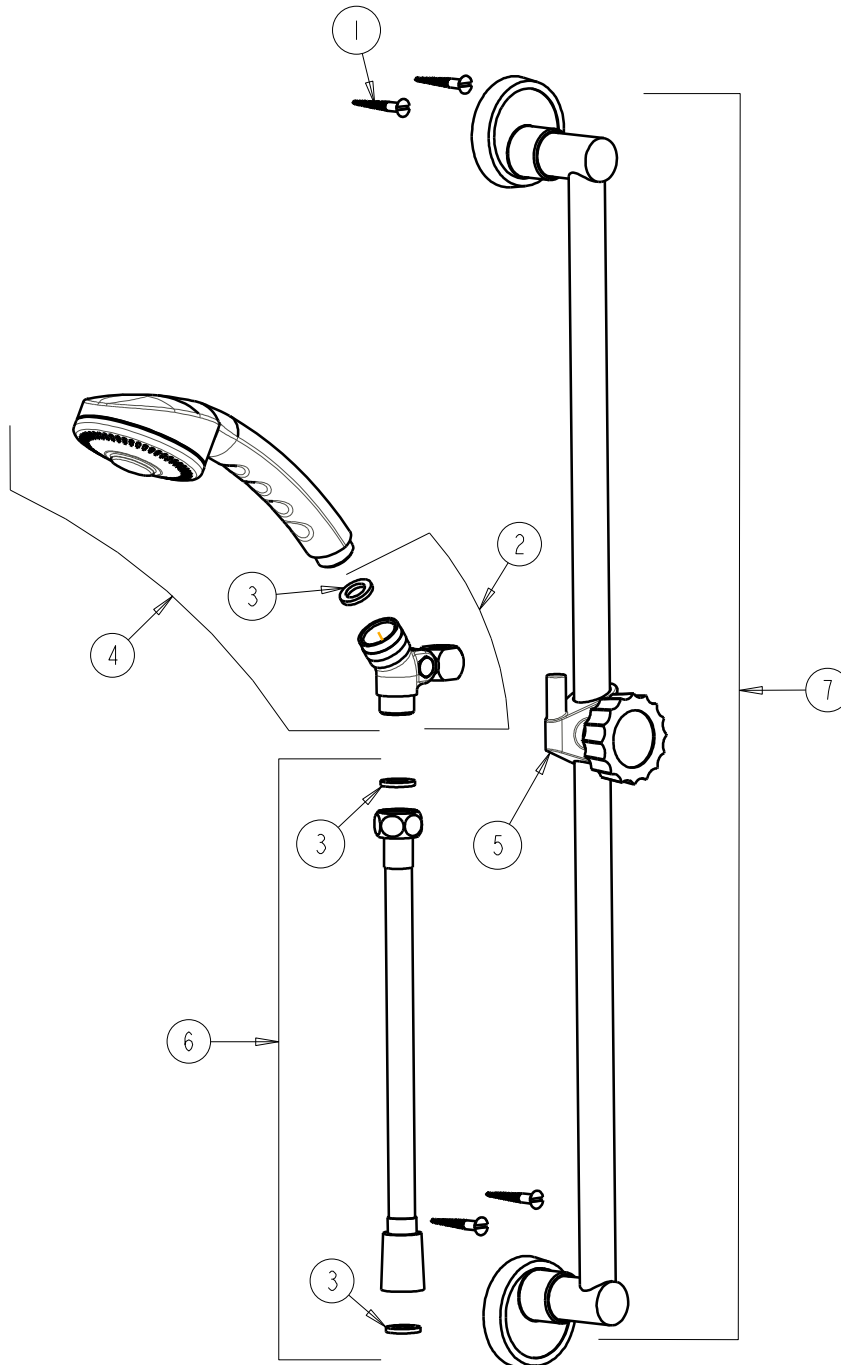

CHICAGO FAUCETS
a Geberit company

2100 South Clearwater Drive
Des Plaines, IL 60018
Phone: 847-803-5000
Fax: 847-803-5454
www.chicagofaucets.com

REPAIR PARTS

BY: JAR DATE: 11-29-07

CHK: *[Signature]* REV:

FITTING NO.

153-CP

SUBMITTED MODEL NO.

ITEM NO.

FOR TECHNICAL ASSISTANCE
1-800-TEC-TRUE (1-800-832-8783)

ITEM	PART NO.	DESCRIPTION
1	173-006JKCP	FLAT HEAD WOOD SCREW (1)
2	SP2665JKCP	SWIVEL CONNECTION WITH WASHER
3	1001-002JKNF	GASKET (1)
4	SP2666KJKNF	SPRAY
5	SP3330JKCP	ADAPTER
6	SP3218KJKNF	69" HOSE INCLUDES 2 WASHERS
7	SP3907KJKCP	48" BAR GUIDE ASSEMBLY