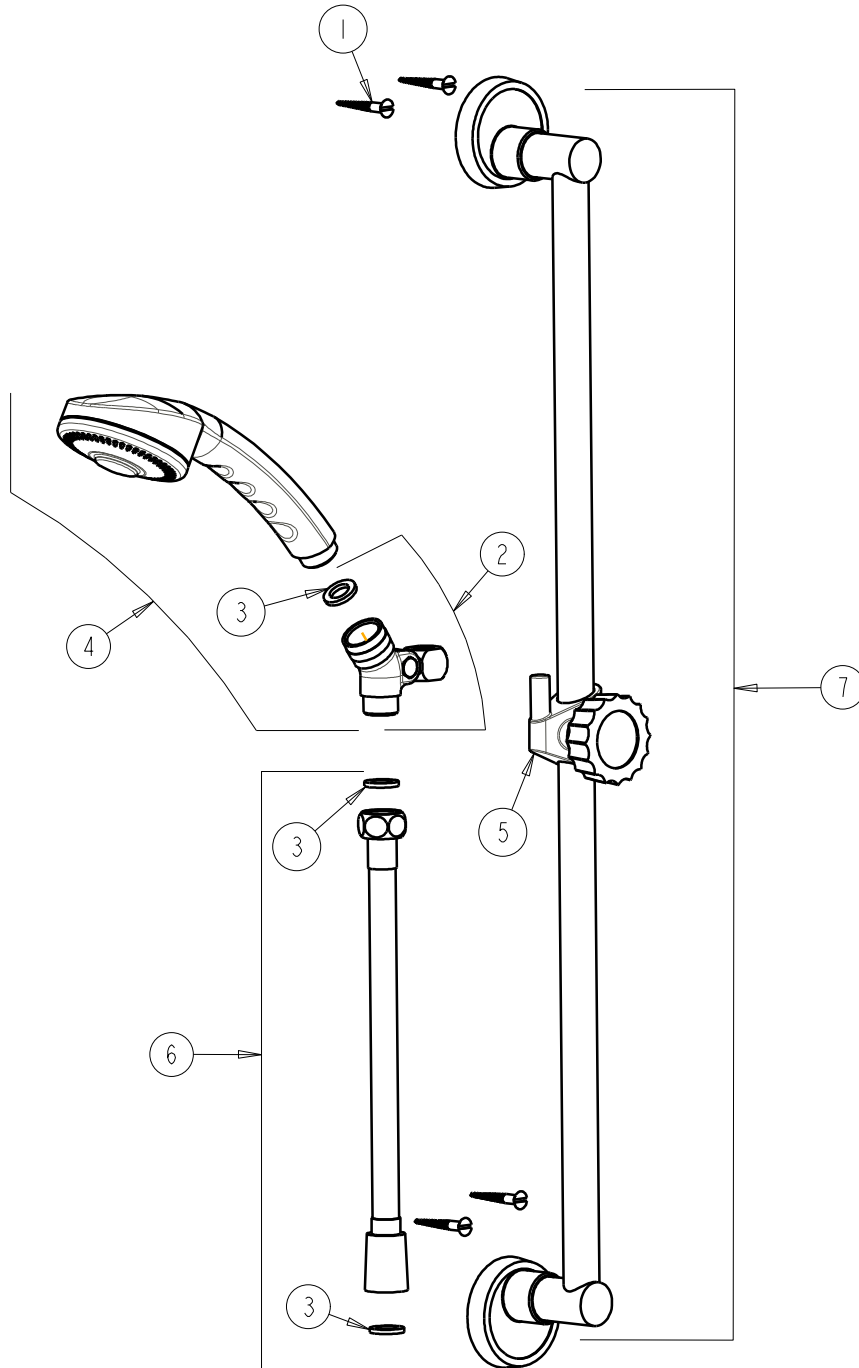

FITTING NO.

**153-WVCP**

SUBMITTED MODEL NO.

ITEM NO.

**FOR TECHNICAL ASSISTANCE**  
1-800-TEC-TRUE (1-800-832-8783)

ITEM	PART NO.	DESCRIPTION
1	173-006JKCP	FLAT HEAD WOOD SCREW (1)
2	SP2665JKCP	SWIVEL CONNECTION WITH WASHER
3	1001-002JKNF	GASKET (1)
4	SP2666KJKNF	SPRAY
5	SP3330JKCP	ADAPTER
6	SP4375KJKNF	69" WHITE VINYL HOSE W/ 2 WASHERS
7	SP3907KJKCP	48" BAR GUIDE ASSEMBLY