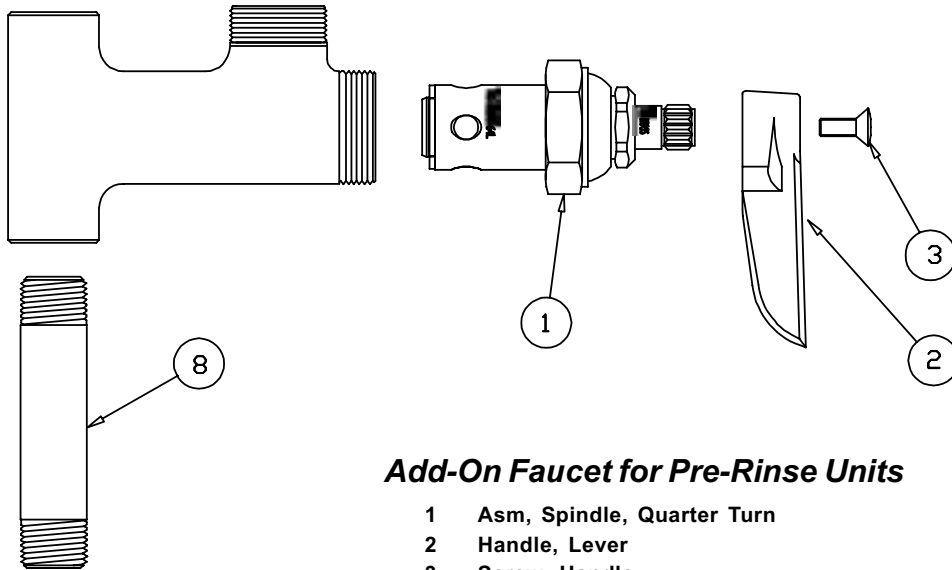

# B-0155, B-0155-LN, B-0155-05

Model B-0155-LN does not include the nozzle (059X).

Model B-0155 and Model B-0155-LN include a 3" nipple (000358-40). Model B-0155-05 includes a 5" nipple (000361-40)

### Add-On Faucet for Pre-Rinse Units

1	Asm, Spindle, Quarter Turn	007947-40
2	Handle, Lever	001638-45
3	Screw, Handle	000922-45
4	Asm, Swivel Nozzle, 6" (B-0155 & B-0155-05)	059X
5	Washer	009538-45
6	Sleeve	011429-45
7	O-Ring	001074-45
8	Nipple 3/8" x 3" (B-0155 & B-0155-LN)	000358-40