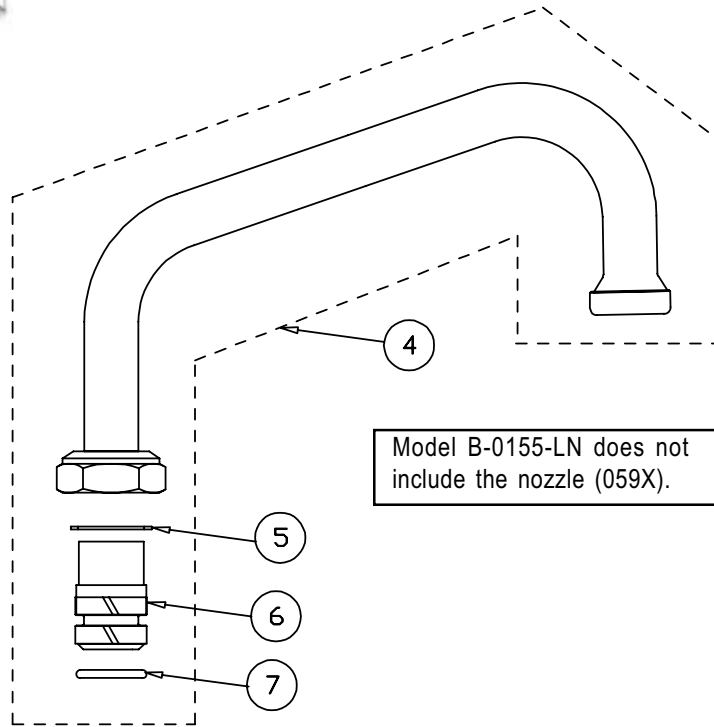

# B-0155, B-0155-LN, B-0155-05

Model B-0155-LN does not include the nozzle (059X).

Model B-0155 and Model B-0155-LN include a 3" nipple (000358-40). Model B-0155-05 includes a 5" nipple (000361-40)

### Add-On Faucet for Pre-Rinse Units

1	Asm, Spindle, Quarter Turn	007947-40
2	Handle, Lever	001638-45
3	Screw, Handle	000922-45
4	Asm, Swivel Nozzle, 6" (B-0155 & B-0155-05)	059X
5	Washer	009538-45
6	Sleeve	011429-45
7	O-Ring	001074-45
8	Nipple 3/8" x 3" (B-0155 & B-0155-LN)	000358-40