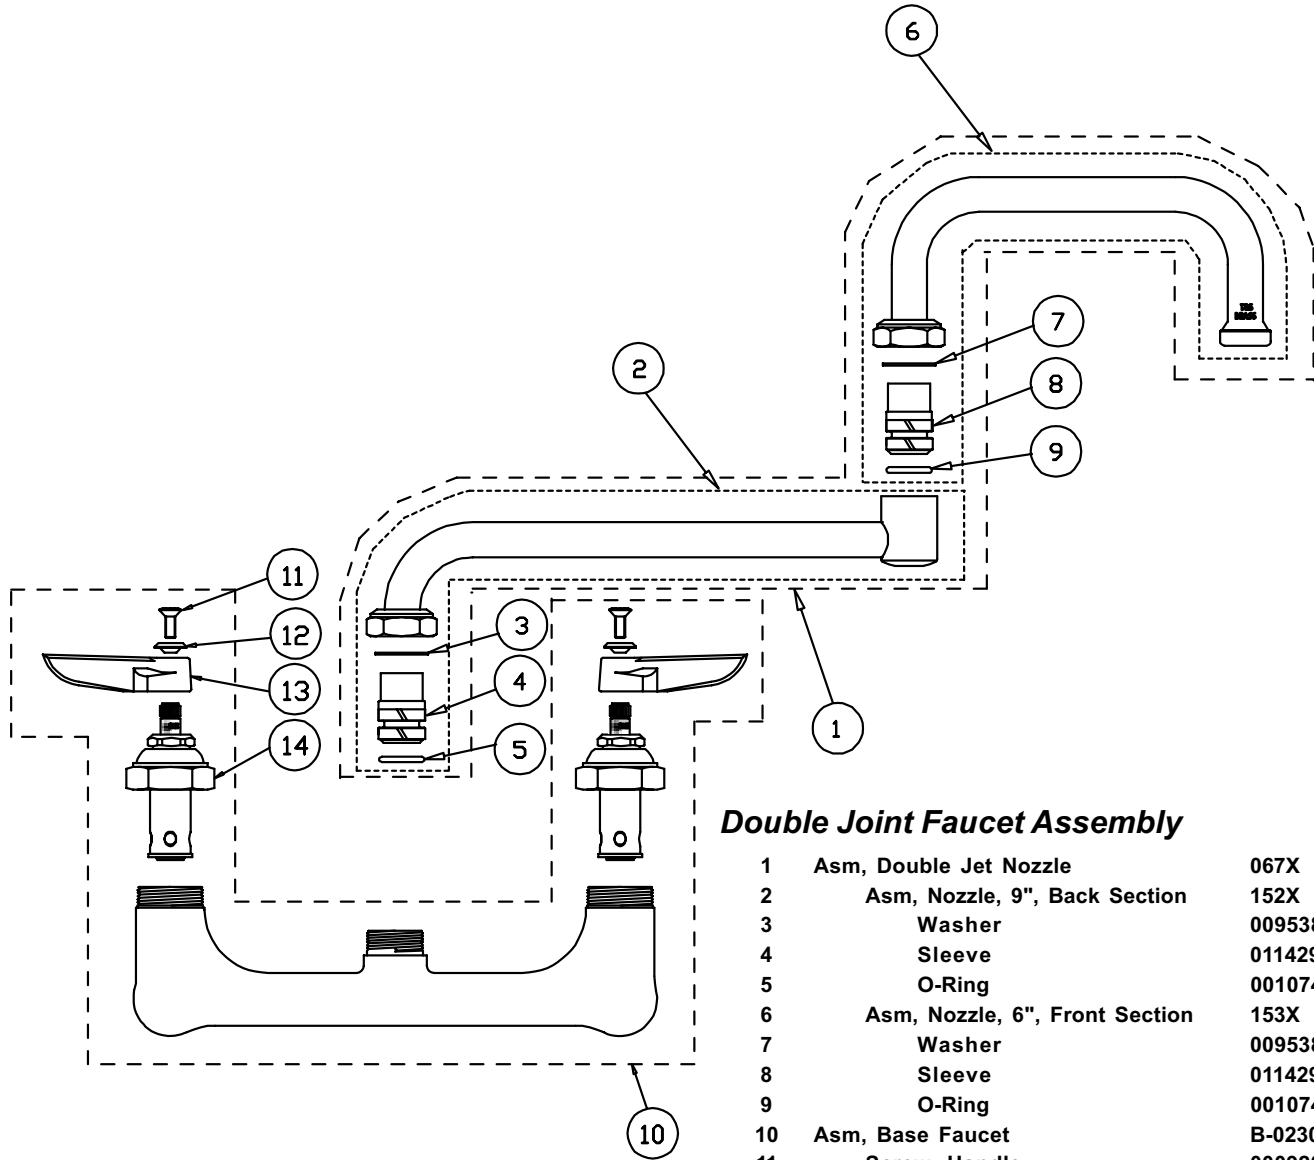

B-0266

Double Joint Faucet Assembly

1	Asm, Double Jet Nozzle	067X
2	Asm, Nozzle, 9", Back Section	152X
3	Washer	009538-45
4	Sleeve	011429-45
5	O-Ring	001074-45
6	Asm, Nozzle, 6", Front Section	153X
7	Washer	009538-45
8	Sleeve	011429-45
9	O-Ring	001074-45
10	Asm, Base Faucet	B-0230-LN
11	Screw, Handle	000922-45
12	Index, Button, Blue/Cold	001660-45
	Index, Button, Red/Hot	001661-45
13	Handle, Lever	001638-45
14	Asm, Spindle, Eterna RH/Cold	005959-40
	Asm, Spindle, Eterna LH/Hot	005960-40