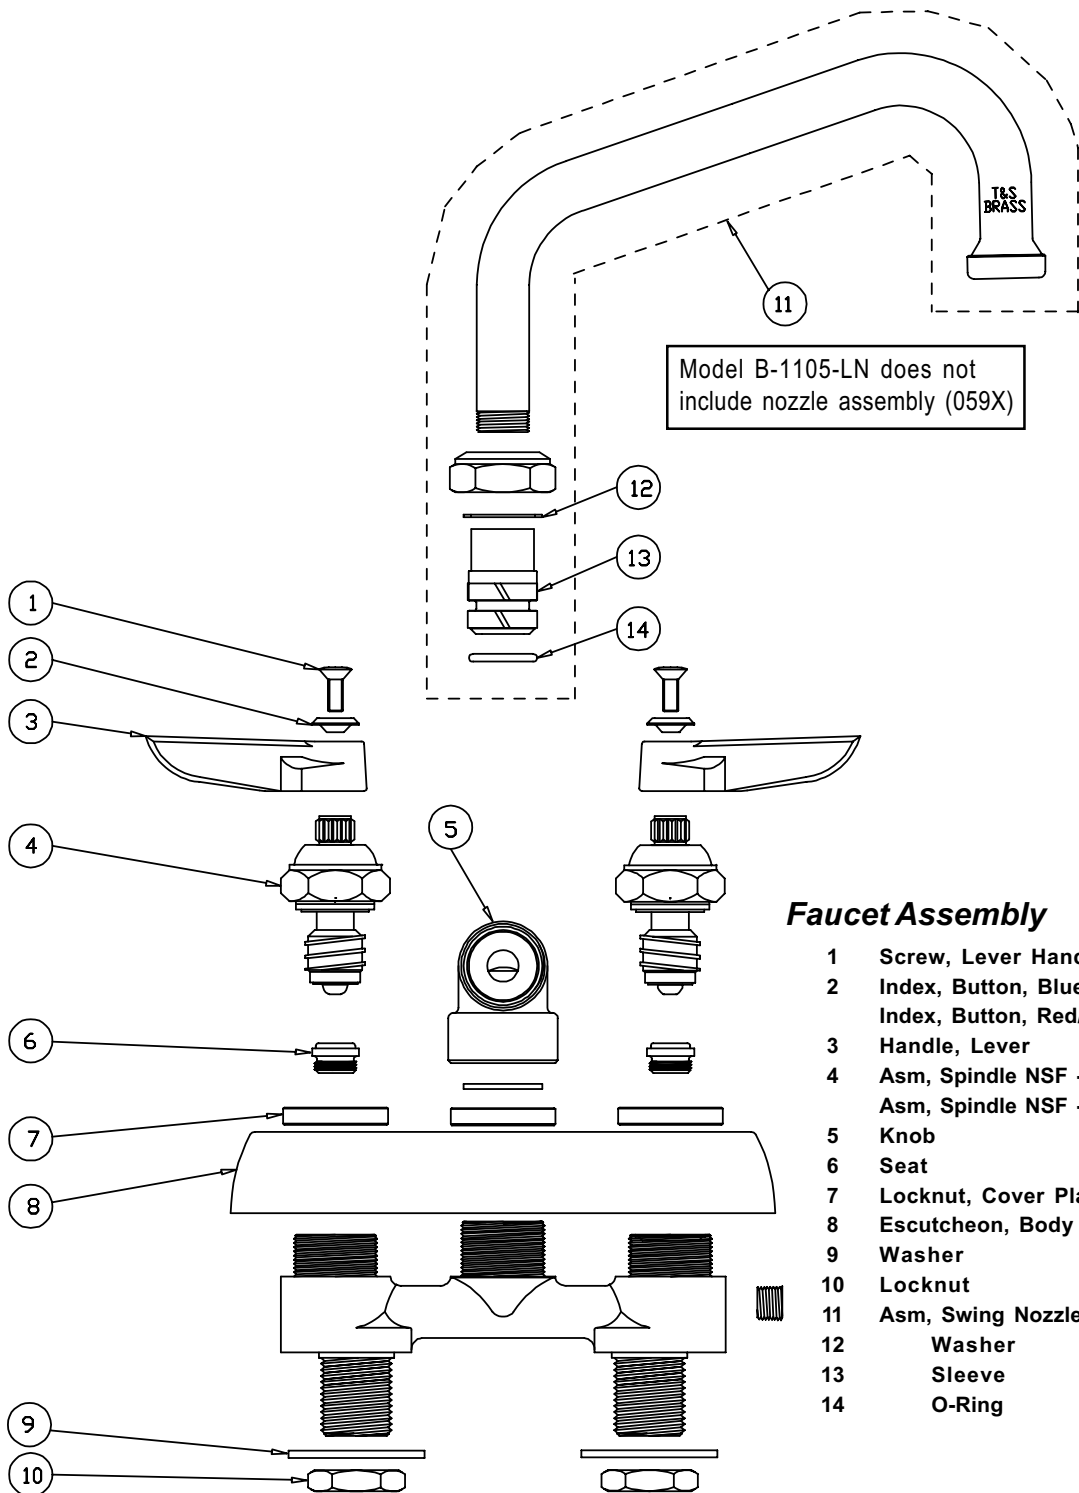

# B-1105, B-1105-LN

## Faucet Assembly

1	Screw, Lever Handle	000922-45
2	Index, Button, Blue/Cold	001660-45
	Index, Button, Red/Hot	001661-45
3	Handle, Lever	001638-45
4	Asm, Spindle NSF - RH/Cold	009753-25
	Asm, Spindle NSF - LH/Hot	009754-25
5	Knob	000082-40
6	Seat	000763-20
7	Locknut, Cover Plate	000712-25
8	Escutcheon, Body	001258-40
9	Washer	000999-45
10	Locknut	002954-45
11	Asm, Swing Nozzle, 6" (B-1105)	059X
12	Washer	009538-45
13	Sleeve	011429-45
14	O-Ring	001074-45