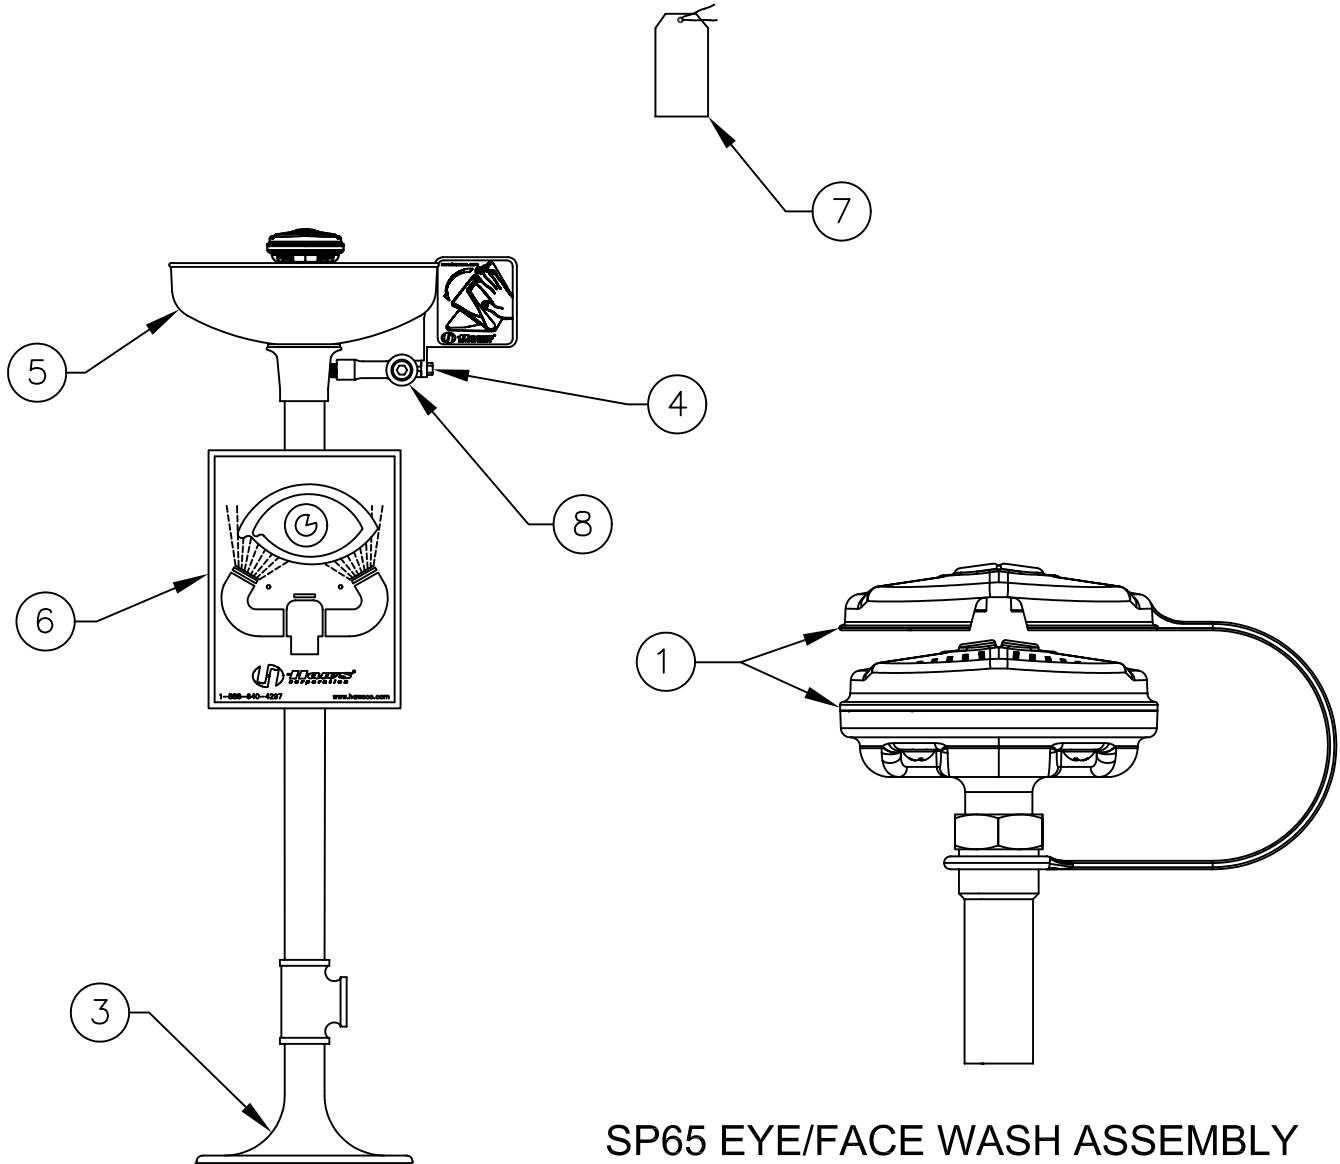

OPTIONAL

ITEM	DESCRIPTION
1	SP65 EYE/FACE WASH ASS
2	SP220 FOOT TREADLE (NOT SHOWN)
3	SP75 FLOOR FLANGE
4	SP229 VALVE ASSEMBLY
5	SP93 BOWL
6	SP175 EYEWASH SIGN
7	SP170 TEST TAG
8	SP509 L-STRAINER
--	VRKEWSTR STR. REPAIR KIT
--	--

# PARTS BREAKDOWN

**SP65 EYE/FACE WASH ASSEMBLY**  
 (INCLUDES: EYE/FACE WASH HEAD (SHOWN)  
 EYEWASH HEAD (NOT SHOWN), EYEWASH FLOW  
 CONTROL (NOT SHOWN), DUST COVER (SHOWN))

REV	DESCRIPTION	ECN	DATE	BY/APVD
14	UPDATED PER ECN	4180	11/20/18	IR
REVISIONS				

**WHEN ORDERING  
 PARTS PLEASE  
 SPECIFY YOUR  
 MODEL NUMBER**

**Haws**  
 corporation

1455 KLEPPE LANE  
 SPARKS, NEVADA

BACHWEG 3  
 CH3401 BURGDORF  
 SWITZERLAND

DRAWN BY: CLF	DATE: 02/23/93	CHECK BY:	APP'D BY:	SCALE: 1/4
TITLE: 7261/7271/7261CRP/7271CRP			PART NUMBER: 0002080043	
DRAWING TYPE: PARTS BREAKDOWN			DRAWING NUMBER: 11447C00	REV: 14