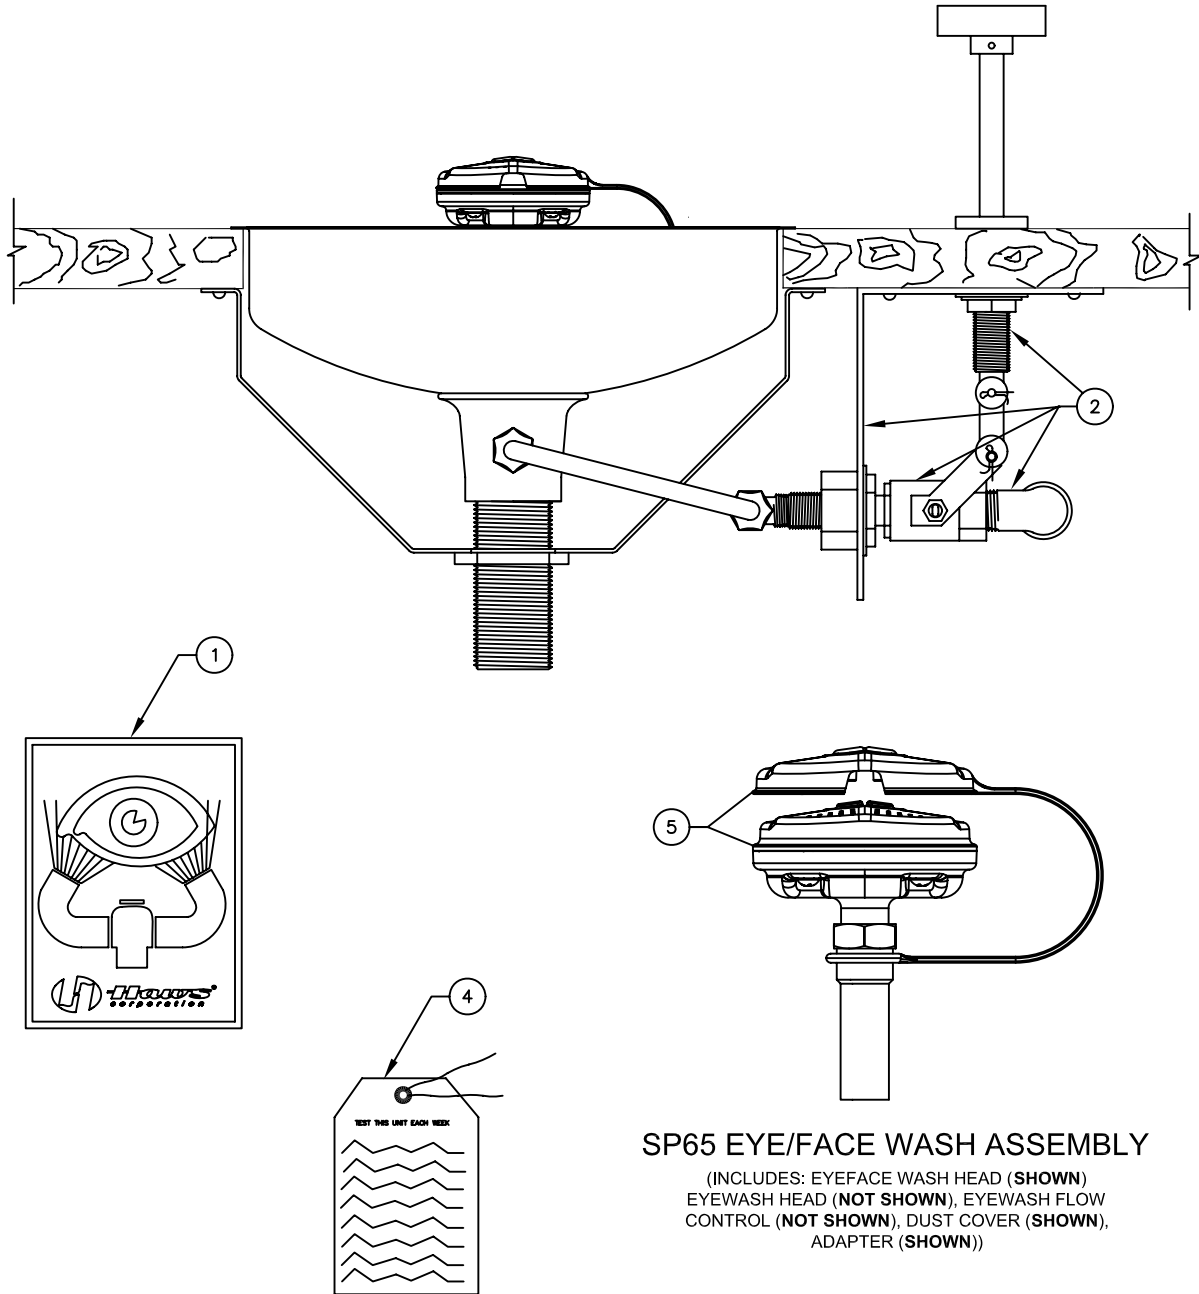

ITEM	DESCRIPTION
1	SP175 EYEWASH SIGN
2	SP256 VALVE/PUSH ROD ASSY.
3	SP65 EYE/FACE WASH ASSY
4	SP170 TEST TAG
5	SP65 EYE/FACE WASH ASSY

PARTS BREAKDOWN

SP65 EYE/FACE WASH ASSEMBLY

(INCLUDES: EYEFACE WASH HEAD (SHOWN)
 EYEWASH HEAD (NOT SHOWN), EYEWASH FLOW
 CONTROL (NOT SHOWN), DUST COVER (SHOWN),
 ADAPTER (SHOWN))

**WHEN ORDERING
 PARTS PLEASE
 SPECIFY YOUR
 MODEL NUMBER**

1455 KLEPPE LANE | BACHWEG 3
 SPARKS, NEVADA | CH3401 BURGDORF
 SWITZERLAND

DRAWN BY: CLF	DATE: 02/24/93	CHECK BY:	APP'D BY:	SCALE: 1/2
TITLE: 7301DM DECK MTD EYE/FACE WASH			PART NUMBER: 0002080035	
DRAWING TYPE: PARTS BREAKDOWN			DRAWING NUMBER: 11581C00	REV: 7