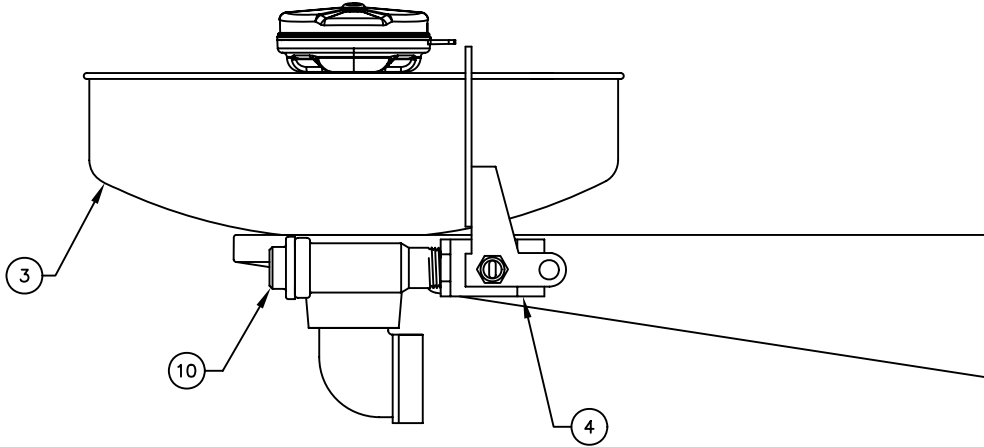

ITEM	DESCRIPTION
1	SP65 EYE/FACE WASH ASSY
2	-
3	SP90 BOWL
4	SP229 VALVE ASSEMBLY
5	SP175 EYEWASH SIGN
6	-
7	-
8	-
9	SP170 TEST TAG
10	SP509 L-STRAINER
--	VRKEWSTR STR. REPAIR KIT
--	SP69FC EYEWASH ASSEMBLY

# PARTS BREAKDOWN

## SP65 EYE/FACE WASH ASSEMBLY

(INCLUDES: EYEFACE WASH HEAD (SHOWN)  
EYEWASH HEAD (NOT SHOWN), EYEWASH FLOW  
CONTROL (NOT SHOWN), DUST COVER (SHOWN),  
ADAPTER (SHOWN))

**WHEN ORDERING  
PARTS PLEASE  
SPECIFY YOUR  
MODEL NUMBER**