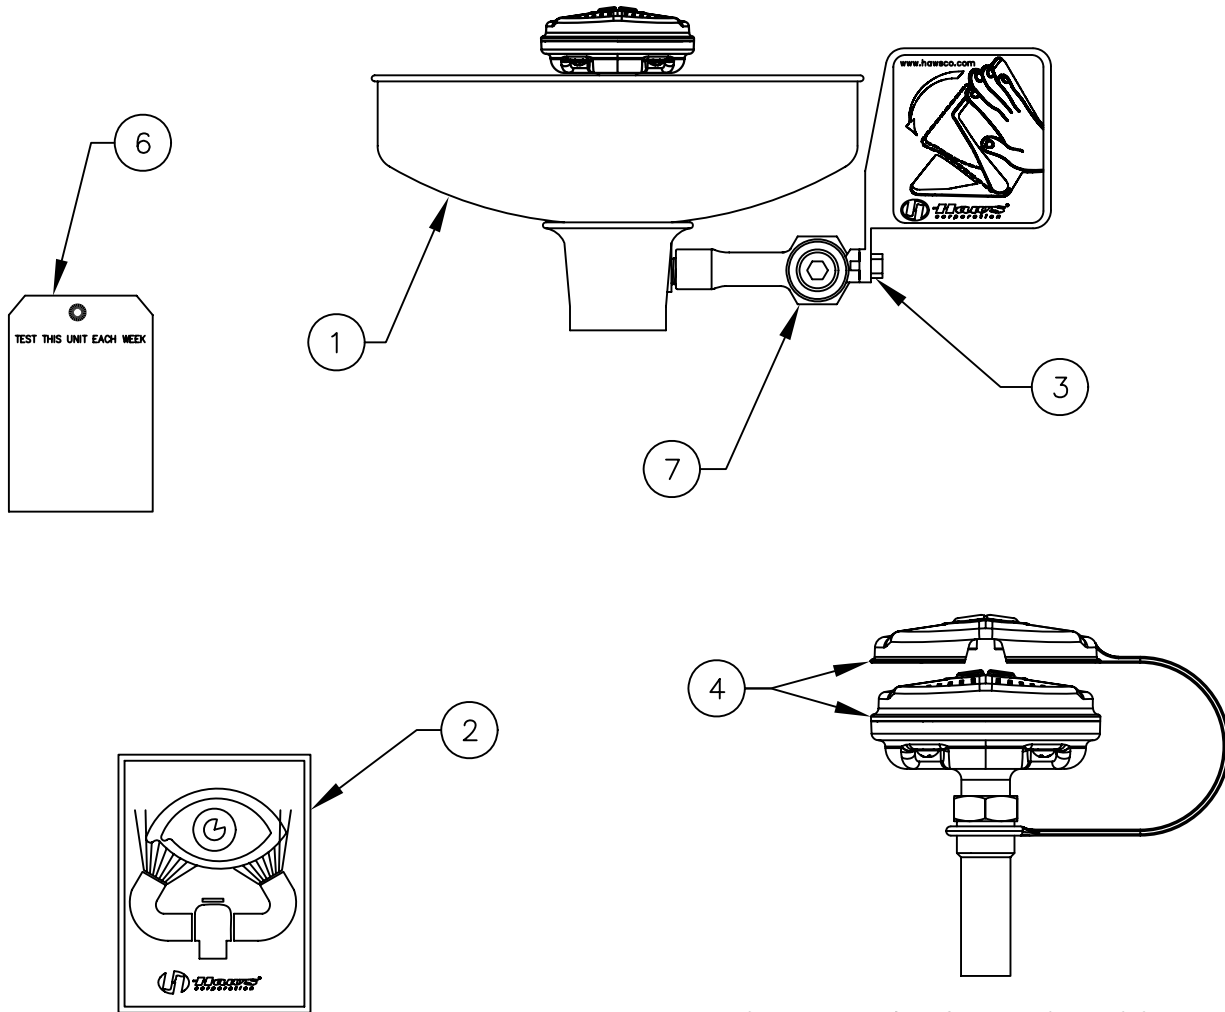

ITEM	DESCRIPTION
1	SP90 BOWL
2	SP175 EYEWASH SIGN
3	SP229 VALVE ASSEMBLY
4	SP65 EYE/FACE WASH ASS
5	--
6	SP170 TEST TAG
7	SP509 L-STRAINER
-	VRKEWSTR STR. REPAIR KIT
-	--

PARTS BREAKDOWN

SP65 EYE/FACE WASH ASSEMBLY

(INCLUDES: EYE/FACE WASH HEAD (SHOWN)
 EYEWASH HEAD (NOT SHOWN), EYEWASH FLOW
 CONTROL (NOT SHOWN), DUST COVER (SHOWN))

**WHEN ORDERING
 PARTS PLEASE
 SPECIFY YOUR
 MODEL NUMBER**

1455 KLEPPE LANE BACHWEG 3
 SPARKS, NEVADA CH3401 BURGDORF
 SWITZERLAND

DRAWN BY: CLF	DATE: 02/24/93	CHECK BY:	APP'D BY:	SCALE: 1/2
TITLE: 7460	PART NUMBER: 0002080052			
DRAWING TYPE: PARTS BREAKDOWN	DRAWING NUMBER: 11451C00		REV. 10	