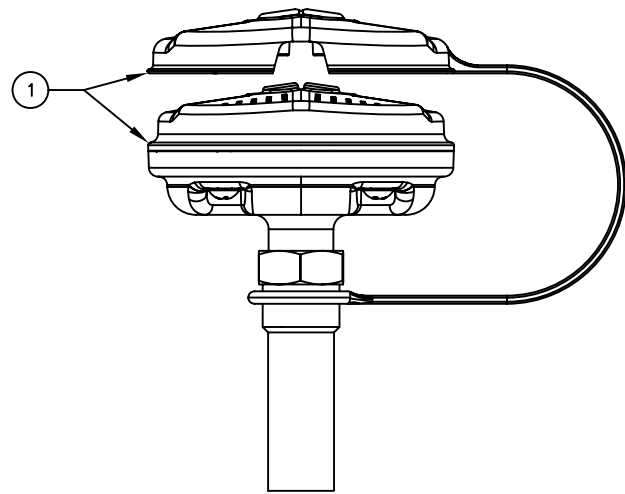

PARTS BREAKDOWN

ITEM	DESCRIPTION
1	SP65 EYE/FACE WASH ASSY
2	-
3	SP90 BOWL
4	SP229 VALVE ASSEMBLY
5	SP175 EYEWASH SIGN
6	SP80 BRACKET
7	SP170 TEST TAG
8	SP509 L-STRAINER
9	SP95 TAILPIECE & TRAP
--	VRKEWSTR STR. REPAIR KIT
--	SP69FC EYEWASH ASSEMBLY

NOTE: SP95 TAILPIECE & TRAP INCLUDED W/MODEL 7360BT & 7460BT ONLY

SP65 EYE/FACE WASH ASSEMBLY
 (INCLUDES: EYEFACE WASH HEAD (SHOWN)
 EYEWASH HEAD (NOT SHOWN), EYEWASH FLOW
 CONTROL (NOT SHOWN), DUST COVER (SHOWN))

**WHEN ORDERING
 PARTS PLEASE
 SPECIFY YOUR
 MODEL NUMBER**

1455 KLEPPE LANE | BACHWEG 3
 SPARKS, NEVADA | CH3401 BURGDORF
 SWITZERLAND

DRAWN BY: CLF	DATE: 02/23/93	CHECK BY:	APP'D BY:	SCALE: 3/4
TITLE: 7360B/7360BT/7460B/7460BT			PART NUMBER: 0002080042	
DRAWING TYPE: PARTS BREAKDOWN			DRAWING NUMBER: 11449C00	REV. 9