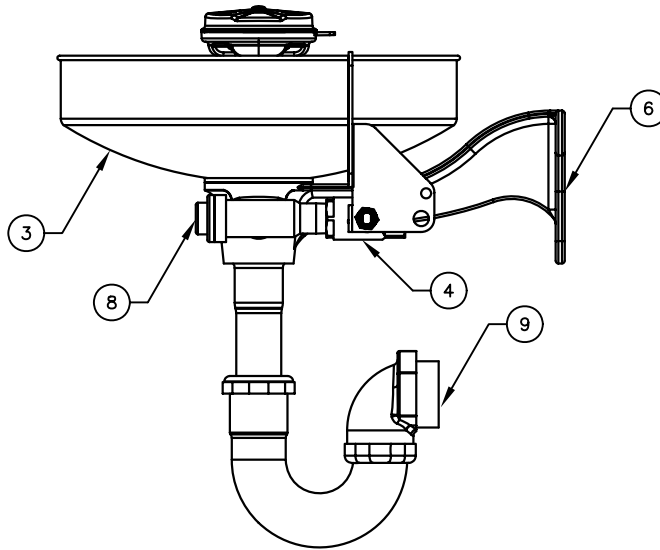

PARTS BREAKDOWN

ITEM	DESCRIPTION
1	SP65 EYE/FACE WASH ASSY
2	-
3	SP90 BOWL
4	SP229 VALVE ASSEMBLY
5	SP175 EYEWASH SIGN
6	SP80 BRACKET
7	SP170 TEST TAG
8	SP509 L-STRAINER
9	SP95 TAILPIECE & TRAP
--	VRKEWSTR STR. REPAIR KIT
--	SP69FC EYEWASH ASSEMBLY

NOTE: SP95 TAILPIECE & TRAP INCLUDED W/MODEL 7360BT & 7460BT ONLY

SP65 EYE/FACE WASH ASSEMBLY
 (INCLUDES: EYEFACE WASH HEAD (SHOWN)
 EYEWASH HEAD (NOT SHOWN), EYEWASH FLOW
 CONTROL (NOT SHOWN), DUST COVER (SHOWN))

**WHEN ORDERING
 PARTS PLEASE
 SPECIFY YOUR
 MODEL NUMBER**

1455 KLEPPE LANE | BACHWEG 3
 SPARKS, NEVADA | CH3401 BURGDORF
 SWITZERLAND

DRAWN BY: CLF	DATE: 02/23/93	CHECK BY:	APP'D BY:	SCALE: 3/4
TITLE: 7360B/7360BT/7460B/7460BT			PART NUMBER: 0002080042	
DRAWING TYPE: PARTS BREAKDOWN			DRAWING NUMBER: 11449C00	REV. 9