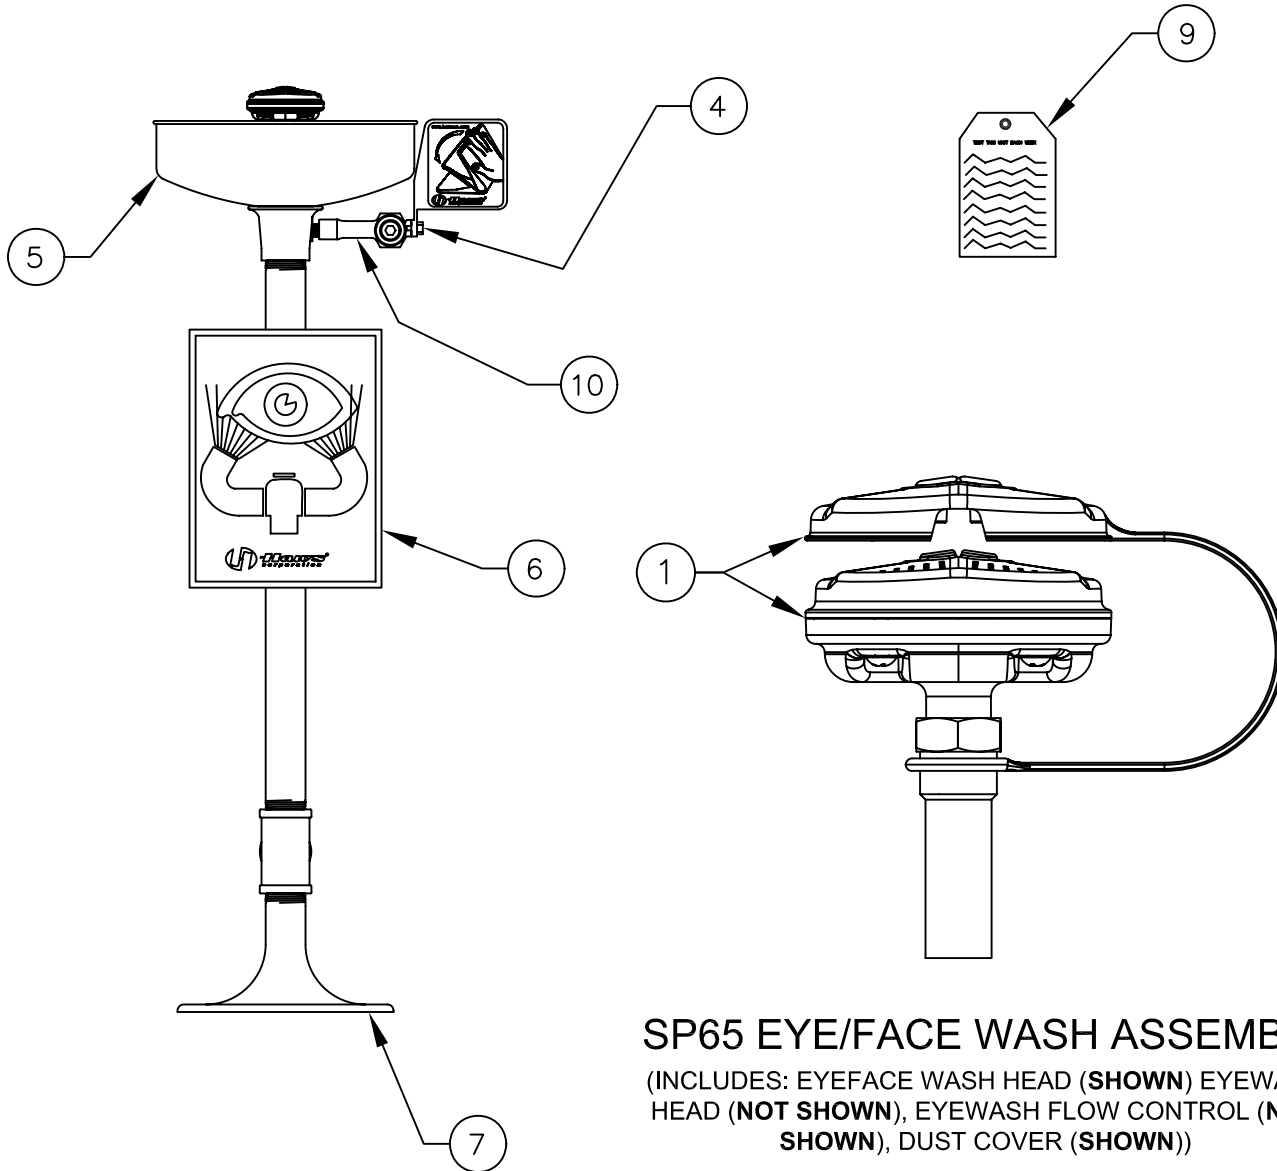

# PARTS BREAKDOWN

ITEM	DESCRIPTION
1	SP65 EYE/FACE WASH ASSEMBLY
2	--
3	--
4	SP229 VALVE ASSEMBLY
5	SP90 BOWL
6	SP175 EYEWASH SIGN
7	SP75 FLOOR FLANGE
8	SP220 FOOT TREADLE (NOT SHOWN)
9	SP170 TEST TAG
10	SP509 L-STRAINER
--	VRKEWSTR STR. REPAIR KIT
--	--

## SP65 EYE/FACE WASH ASSEMBLY

(INCLUDES: EYEFACE WASH HEAD (**SHOWN**) EYEWASH HEAD (**NOT SHOWN**), EYEWASH FLOW CONTROL (**NOT SHOWN**), DUST COVER (**SHOWN**))

**WHEN ORDERING  
PARTS PLEASE  
SPECIFY YOUR  
MODEL NUMBER**