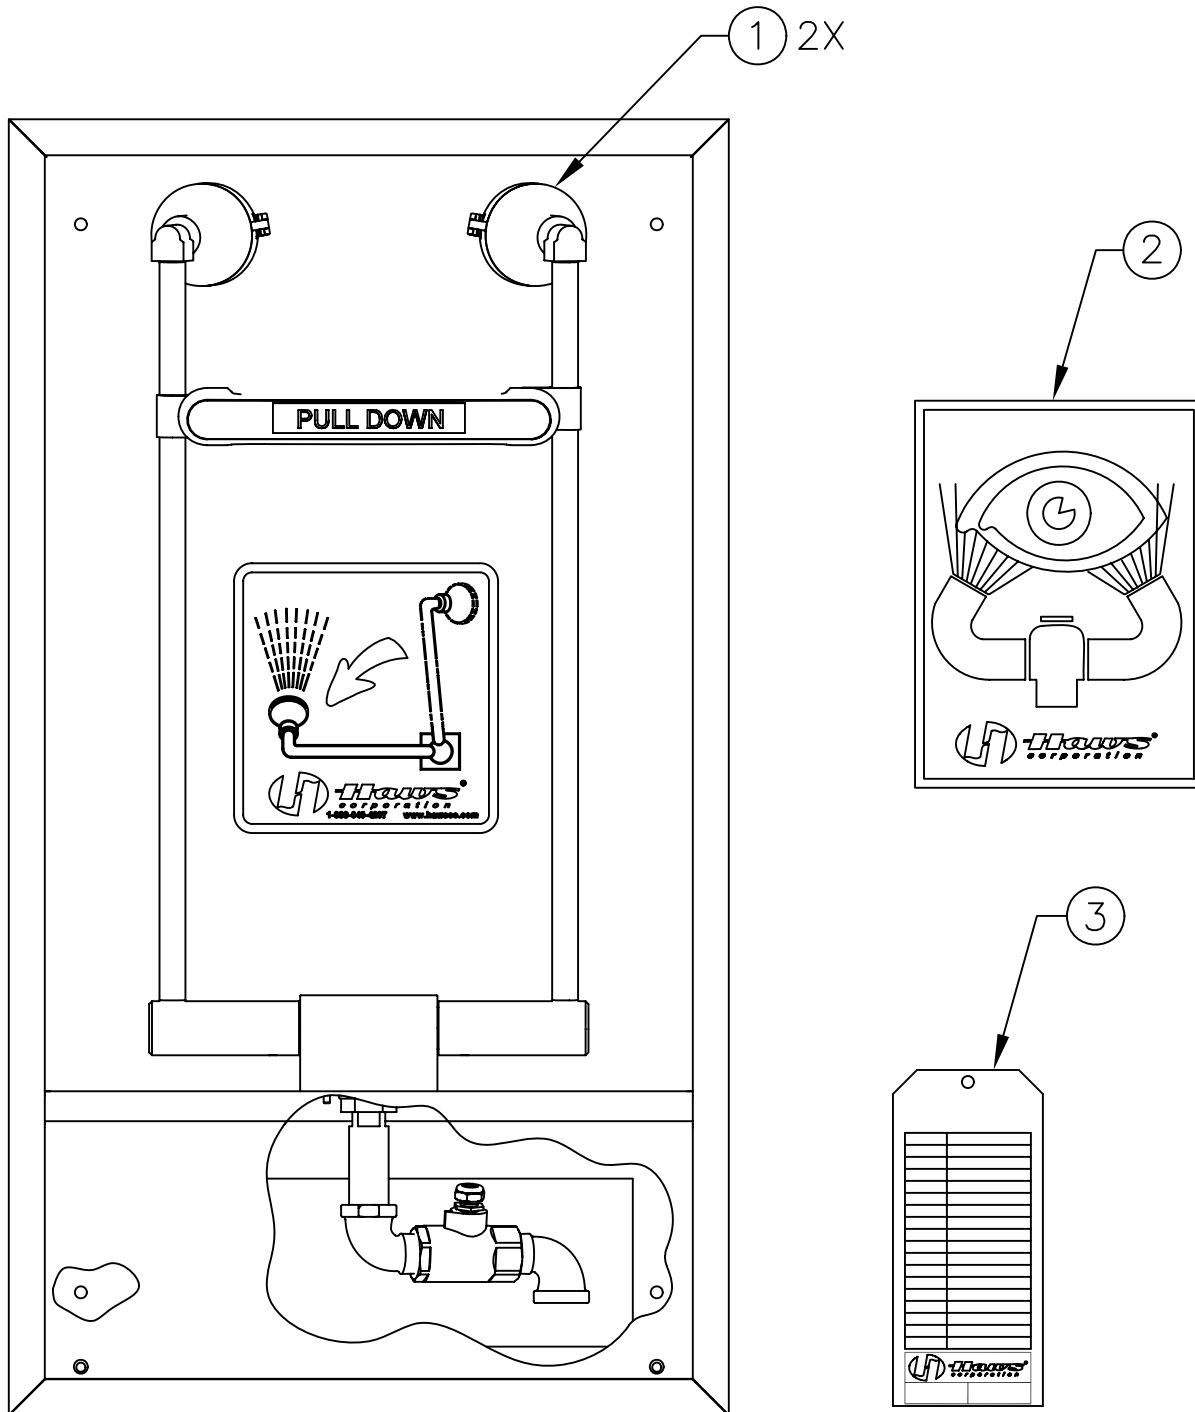

ITEM	DESCRIPTION
1	SP21FC EYEWASH HEADS
2	SP175 EYEWASH SIGN
3	SP170 TEST TAG
--	VRK7650 VALVE REPAIR KIT

PARTS BREAKDOWN

WHEN ORDERING PARTS PLEASE SPECIFY YOUR MODEL NUMBER

1455 KLEPPE LANE
SPARKS, NEVADA

BACHWEG 3
CH3401 BURGDORF
SWITZERLAND

DRAWN BY: JN	DATE: 09/10/93	CHECK BY:	APP'D BY:	SCALE: 1/2
TITLE: 7655WC EYE/FACE WASH			PART NUMBER: 0002080077	
DRAWING TYPE: PARTS BREAKDOWN			DRAWING NUMBER: 11601C00	REV: 6