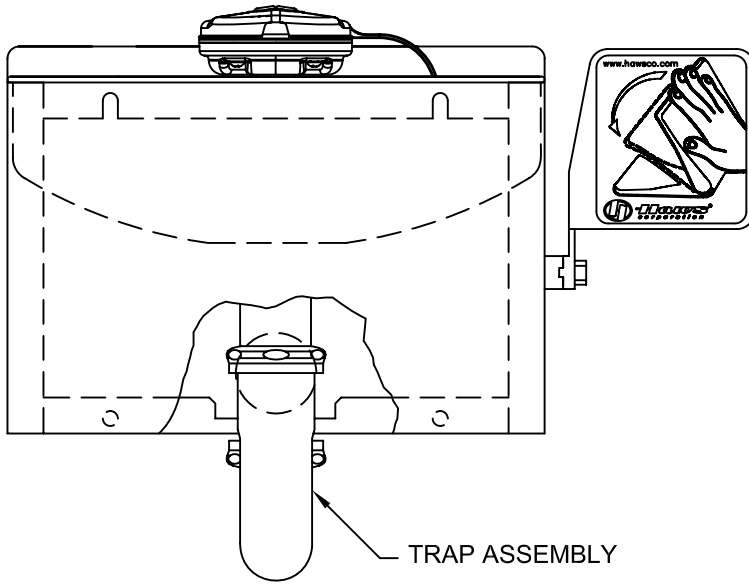

PARTS BREAKDOWN

SP65 EYE/FACE WASH ASSEMBLY

(INCLUDES: EYEFACE WASH HEAD (SHOWN)
EYEWASH HEAD (NOT SHOWN), EYEWASH FLOW
CONTROL (NOT SHOWN), DUST COVER (SHOWN),
ADAPTER (SHOWN))

**SP175
EYEWASH SIGN**

SP170 TEST TAG

**WHEN ORDERING
PARTS PLEASE
SPECIFY YOUR
MODEL NUMBER**

1455 KLEPPE LANE BACHWEG 3
SPARKS, NEVADA CH3401 BURGDORF
SWITZERLAND

DRAWN BY: CLF	DATE: 03/03/93	CHECK BY:	APP'D BY:	SCALE: 1/2
TITLE: 7752WC BARRIER FREE EYE/FACE WASH			PART NUMBER: 0002080086	
DRAWING TYPE: PARTS BREAKDOWN			DRAWING NUMBER: 11463C00	REV. 11