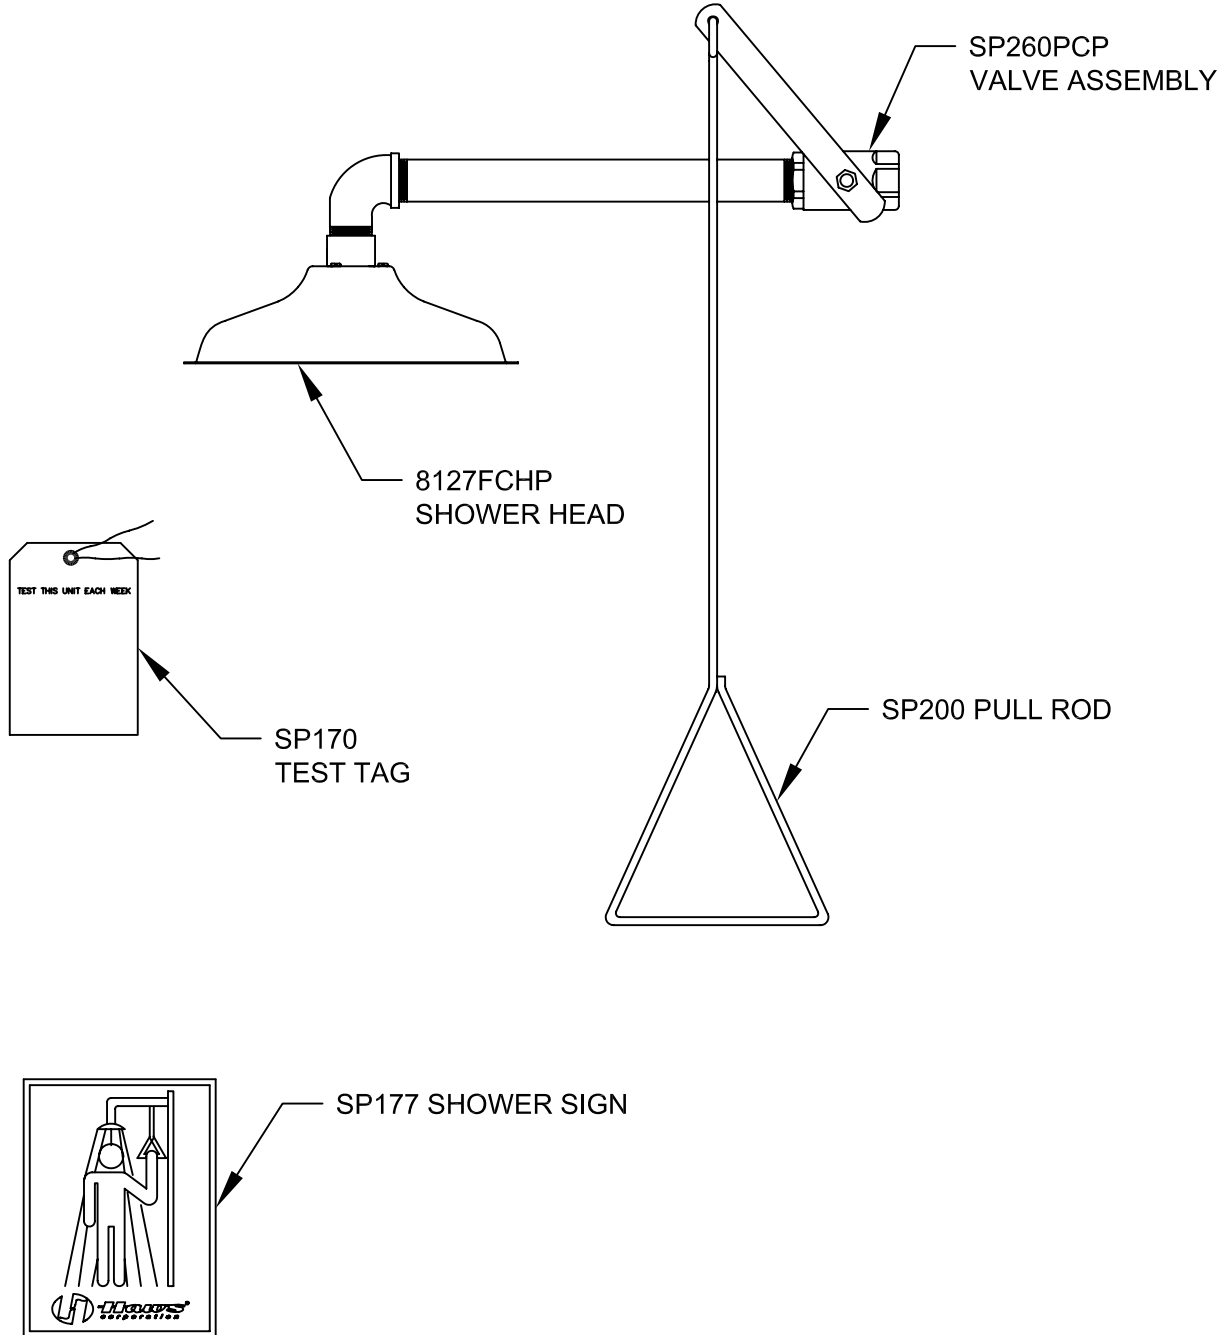

PARTS BREAKDOWN

**WHEN ORDERING
PARTS PLEASE
SPECIFY YOUR
MODEL NUMBER**

1455 KLEPPE LANE BACHWEG 3
SPARKS, NEVADA CH3401 BURGDORF
SWITZERLAND

DRAWN BY: CLF	DATE: 03/08/93	CHECK BY:	APP'D BY:	SCALE: 1/3
TITLE: 8123HPCP OVERHEAD SHOWER			PART NUMBER: 0002080121	
DRAWING TYPE: PARTS BREAKDOWN			DRAWING NUMBER: 11476C00	REV: 9