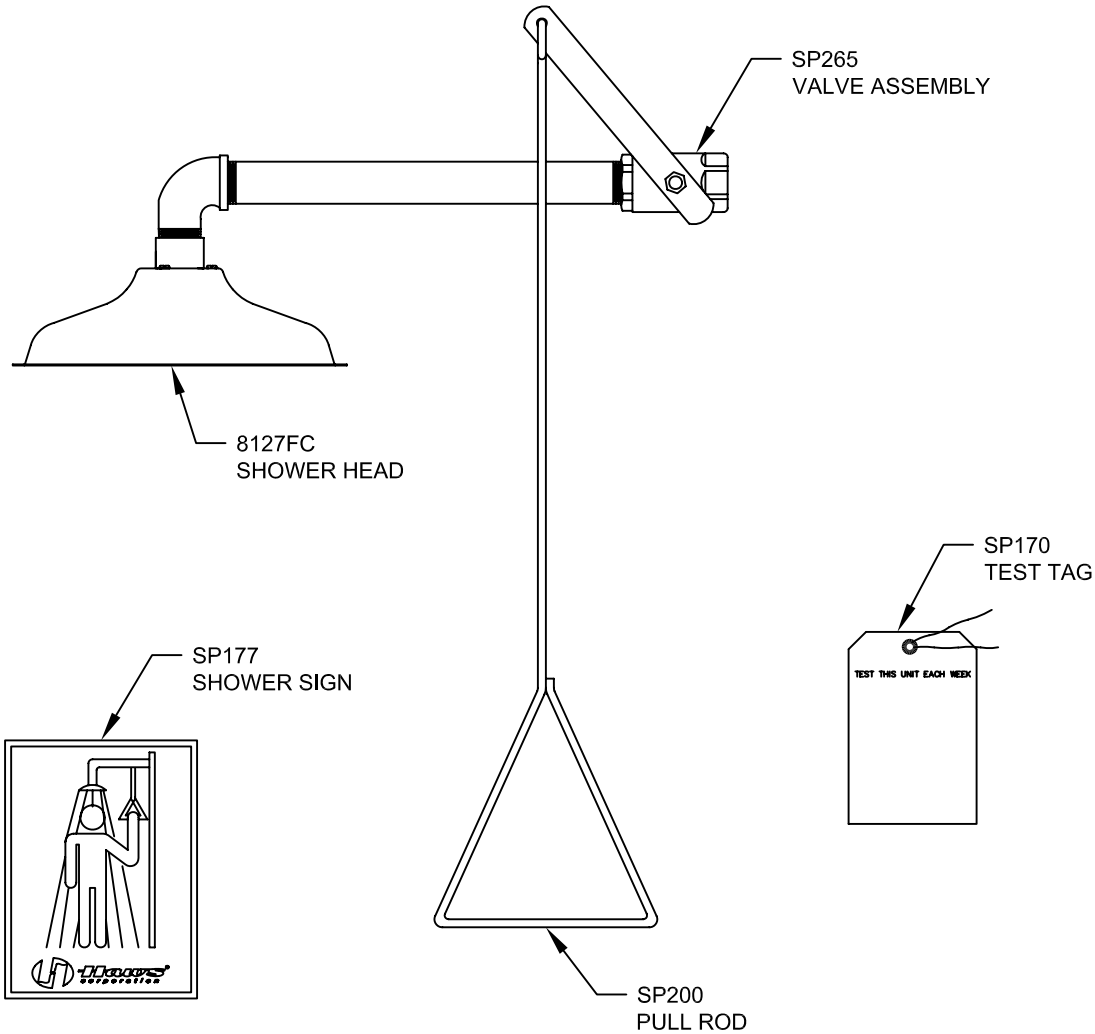

# PARTS BREAKDOWN

<b>WHEN ORDERING PARTS PLEASE SPECIFY YOUR MODEL NUMBER</b>			1455 KLEPPE LANE SPARKS, NEVADA		BACHWEG 3 CH3401 BURGENDORF SWITZERLAND	
	DRAWN BY: CLF	DATE: 03/09/93	CHECK BY:	APP'D BY:	SCALE: 1/3	
	TITLE: 8133H SHOWER				PART NUMBER: 0002080135	
	DRAWING TYPE: PARTS BREAKDOWN				DRAWING NUMBER: 11480C00	REV. 10