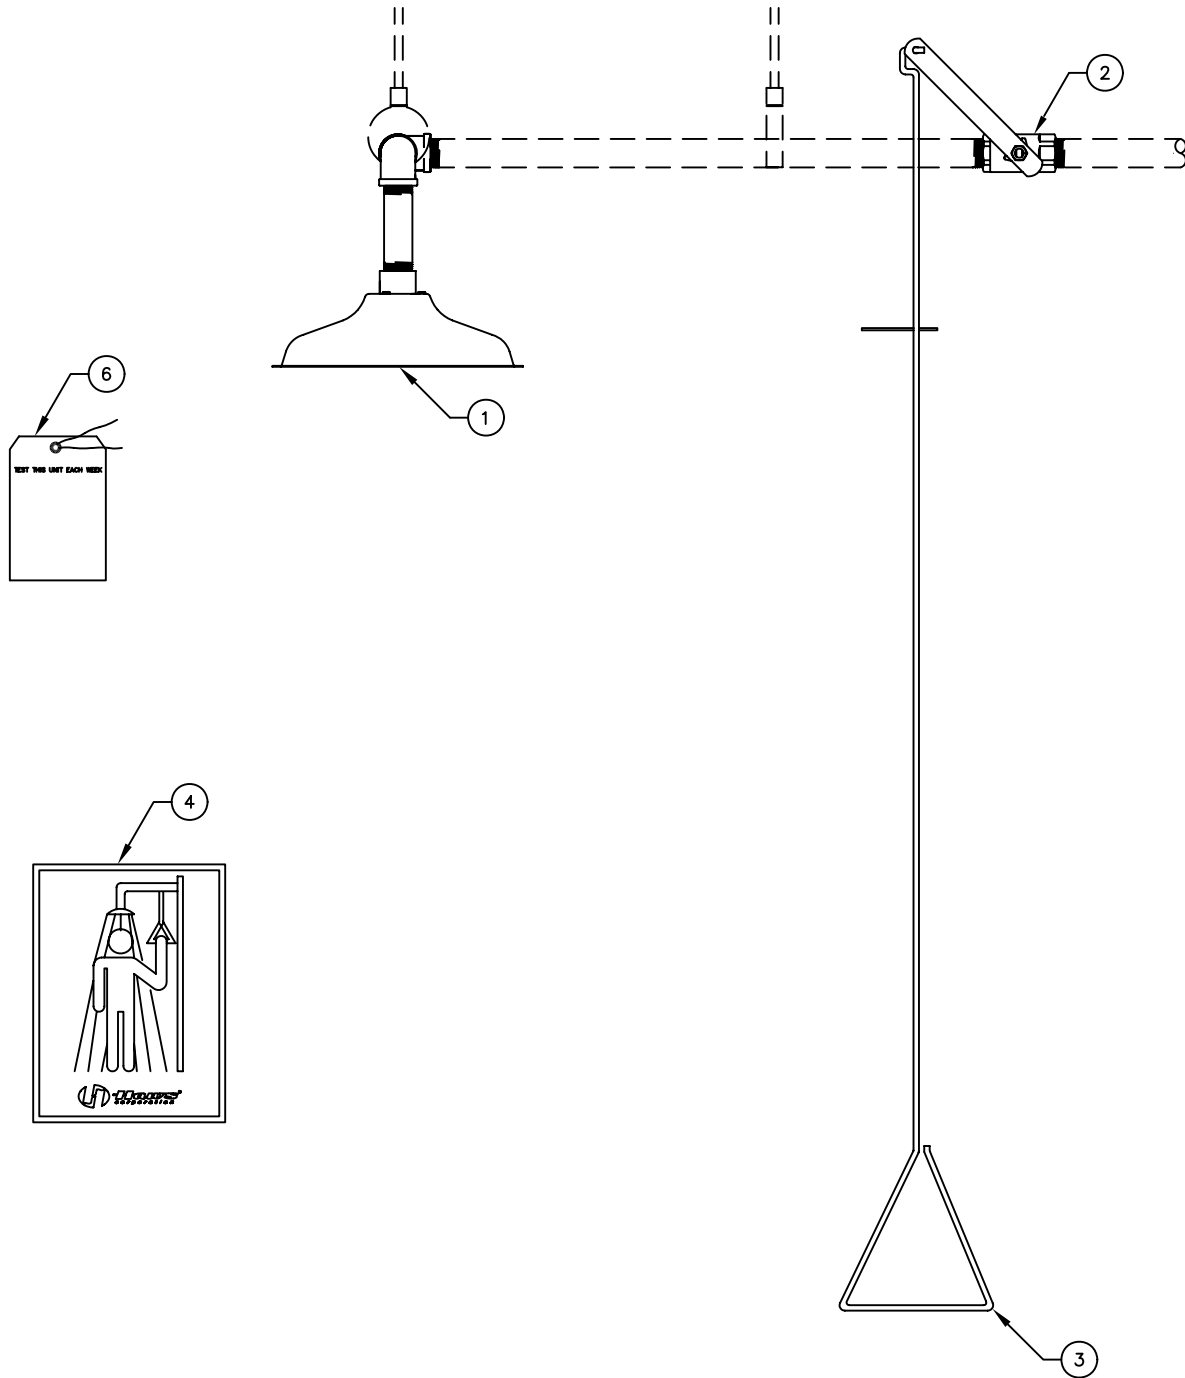

ITEM	DESCRIPTION
1	8127FCHP SHOWER HEAD
2	SP260 VALVE ASSEMBLY
3	PULL ROD, SP206
4	SP177 SHOWER SIGN
5	-
6	SP170 TEST TAG

PARTS BREAKDOWN

**WHEN ORDERING
PARTS PLEASE
SPECIFY YOUR
MODEL NUMBER**

1455 KLEPPE LANE
SPARKS, NEVADA

BACHWEG 3
CH3401 BURGDORF
SWITZERLAND

DRAWN BY: DO	DATE: 05/27/98	CHECK BY:	APP'D BY:	SCALE: 1/4
TITLE: 8163 SHOWER			PART NUMBER: 0002080137	
DRAWING TYPE: PARTS BREAKDOWN			DRAWING NUMBER: 13621C00	REV: 5