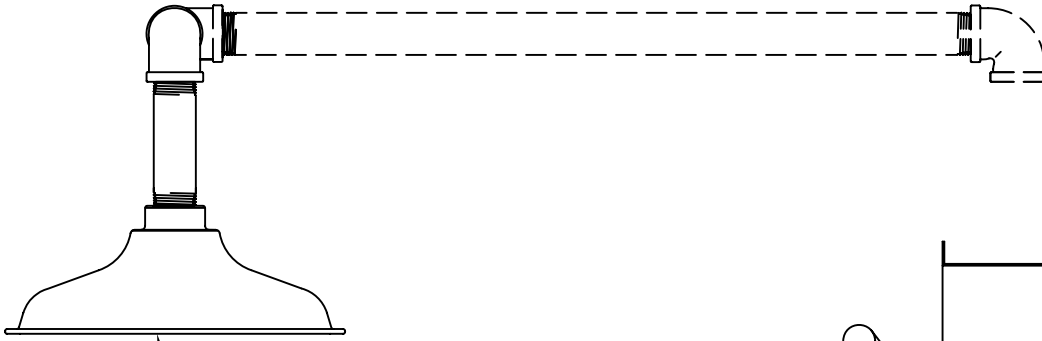

PARTS BREAKDOWN

8127FCHP
SHOWER HEAD ASSEMBLY
(SHOWN ASSEMBLED
W/1 X 5 GALV NIPPLE)

SHOWER VALVE
ASSEMBLY

SP177 SHOWER SIGN

SP170 TEST TAG

1" X 6-1/2"
HI POLISH NIPPLE
(SUPPLIED)

WHEN ORDERING PARTS PLEASE SPECIFY YOUR MODEL NUMBER			1455 KLEPPE LANE SPARKS, NEVADA	BACHWEG 3 CH3401 BURGDORF SWITZERLAND	
	DRAWN BY: D.O.	DATE: 05/27/98	CHECK BY:	APP'D BY:	SCALE: 1/3
	TITLE: 8164 SHOWER			PART NUMBER: 0002080138	
	DRAWING TYPE: PARTS BREAKDOWN			DRAWING NUMBER: 13623C00	REV. 10