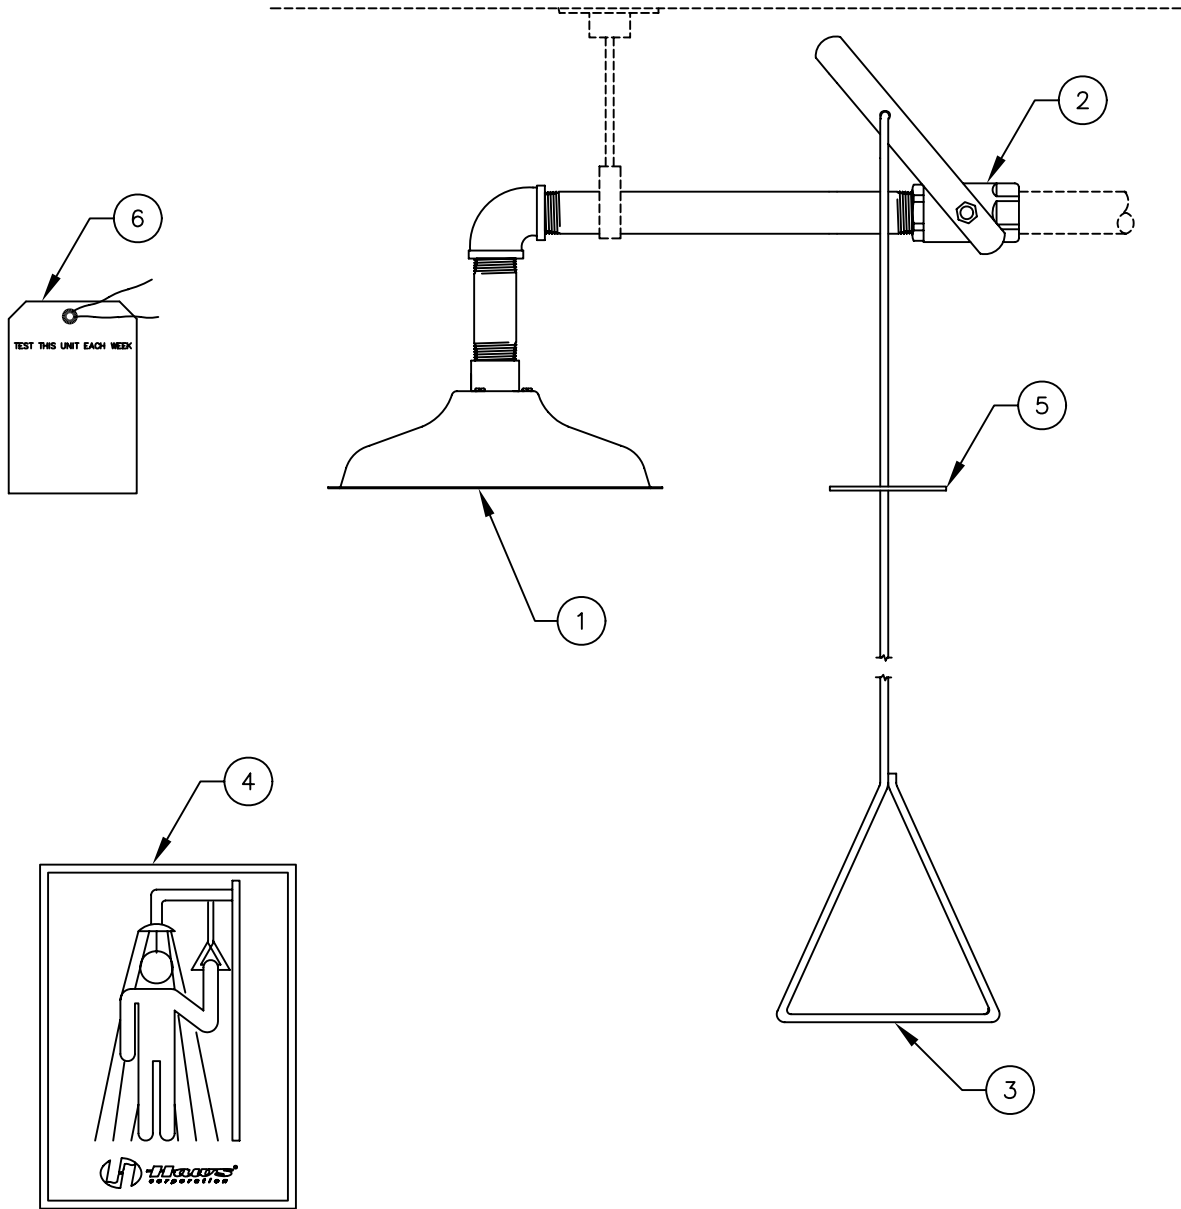

THIS DOCUMENT IS TRUE AND CORRECT AT TIME OF PUBLICATION. CONTINUED PRODUCT IMPROVEMENTS MAKE SPECIFICATIONS AND MEASUREMENTS SUBJECT TO CHANGE WITHOUT NOTICE.

ITEM	DESCRIPTION
1	8127FCHP S.S. SHOWER HEAD
2	SP260 VALVE ASSEMBLY
3	SP202 PULL ROD
4	SP177 SHOWER SIGN
5	ESCUTCHEON PLATE
6	SP170 TEST TAG

PARTS BREAKDOWN

**WHEN ORDERING
PARTS PLEASE
SPECIFY YOUR
MODEL NUMBER**

1455 KLEPPE LANE BACHWEG 3
SPARKS, NEVADA CH3401 BURGDORF
SWITZERLAND

DRAWN BY: CLF	DATE: 03/09/93	CHECK BY:	APP'D BY:	SCALE: 1/3
TITLE: 8169 SHOWER			PART NUMBER: 0002080147	
DRAWING TYPE: PARTS BREAKDOWN			DRAWING NUMBER: 11484C00	REV: 8