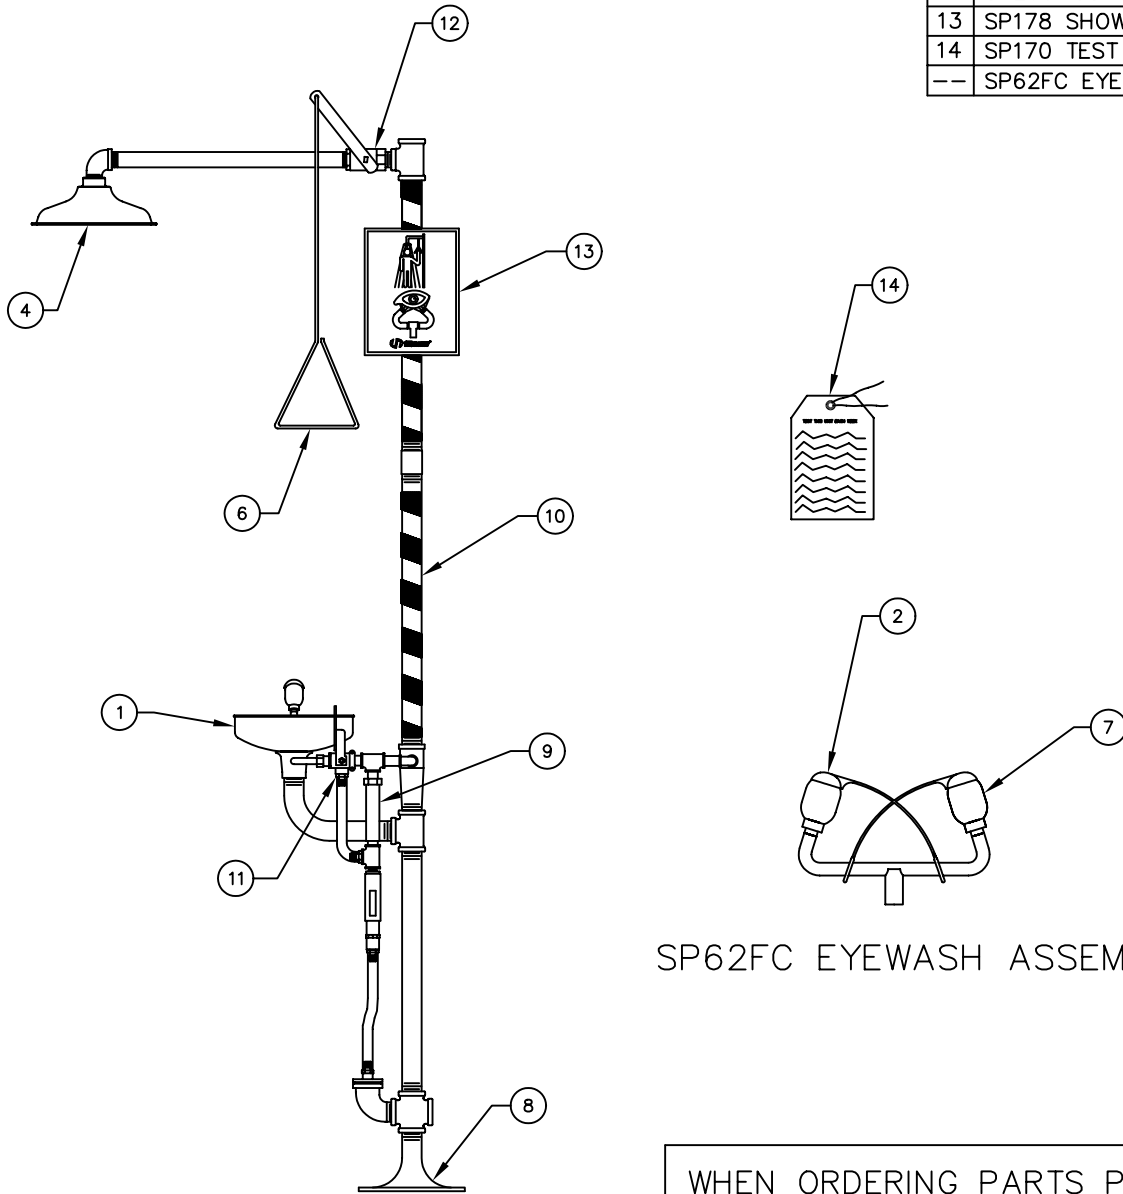

PARTS BREAKDOWN

ITEM	DESCRIPTION
1	SP90 BOWL
2	9095 EYEWASH DUST COVERS
3	-
4	8129FC SHOWER HEAD
5	-
6	SP200 PULL ROD
7	SP11FC EYEWASH HEADS
8	SP75 FLOOR FLANGE
9	SP158A BLEED VALVE
10	SP185 STRIPE TAPE
11	SP229.158 VALVE ASSEMBLY
12	SP260.158 VALVE ASSEMBLY
13	SP178 SHOWER SIGN
14	SP170 TEST TAAG
--	SP62FC EYEWASH ASSEMBLY

SP62FC EYEWASH ASSEMBLY

WHEN ORDERING PARTS PLEASE SPECIFY YOUR MODEL NUMBER

REV	DESCRIPTION	ECN	DATE	BY/APVD
7	CHANGED SP67 EYEWASH ASSEMBLY TO SP62FC.	3329	6/17/03	RTM
6	UPDATED & SKIPPED REV 5 TO MATCH INSTALLATION DRAWING.	3170	1/7/02	RTM
4	UPDATED PER.	2025	9-96	DO

REVISIONS

 Haws corporation		1455 KLEPPE LANE		BACHWEG 3	
		SPARKS, NEVADA		CH3401 BURGDORF SWITZERLAND	
DRAWN BY: CLF		DATE: 3 /17/93		SCALE: 1/8	
TITLE: 8300.158 BREAKDOWN		CHECK BY:		PART NUMBER: 0002080167	
DRAWING TYPE: PARTS BREAKDOWN		APP'D BY:		DRAWING NUMBER: 11490C00	
				REV. 7	