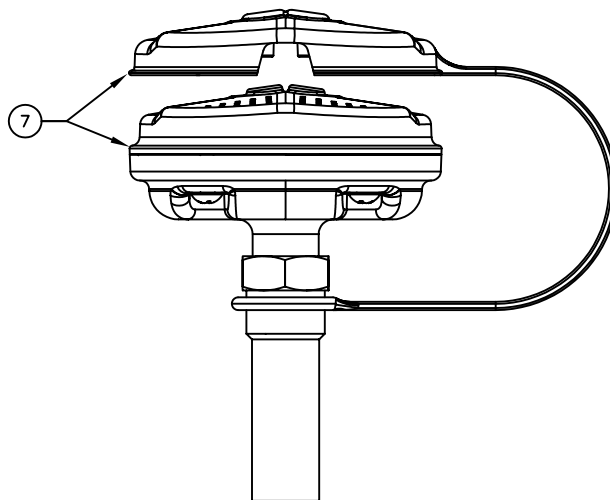

# PARTS BREAKDOWN

OPTIONAL

SP65 EYE/FACE WASH ASSEMBLY

**1** FOR MODELS ORDERED AS 8300.8127, ORDER THE 8127FC STAINLESS STEEL HEAD AS THE REPLACEMENT PART.

**NOTE: MODEL 8300CRP/8309CRP HAS CORROSION RESISTANT COATING ON ALL EXPOSED PIPING.**

ITEM	DESCRIPTION
1	SP829 SHOWER HEAD
2	SP260 VALVE ASSEMBLY
3	SP178 SHOWER SIGN
4	-
5	SP220 FOOT TREADLE (NOT SHOWN)
6	SP200 PULL ROD
7	SP65 EYE/FACE WASH ASSY
8	-
9	SP90 SS BOWL
10	SP225 VALVE ASSEMBLY
11	-
12	-
13	SP185 STRIPE TAPE
14	SP170 TEST TAG
15	SP509 L-STRAINER
--	VRKEWSTR STR. REPAIR KIT
---	SP62FC EYEWASH ASSEMBLY

REV	DESCRIPTION	ECN	DATE	BY/APVD
18	UPDATED PER ECN	4267	5/12/09	IR

**WHEN ORDERING PARTS PLEASE SPECIFY YOUR MODEL NUMBER**

		1455 KLEPPE LANE SPARKS, NEVADA 89431 (775) 359-4712 FAX (775) 359-7424 E-MAIL: HAWS@HAWS.CO.COM WEBSITE: WWW.HAWS.CO.COM	
		DRAWN BY: CLF DATE: 03/10/93 CHECK BY:	APPVD BY: SCALE: 1/5.5
TITLE: 8300/8300CRP/8309/8309CRP		PART NUMBER: 0002080162	
DRAWING TYPE: PARTS BREAKDOWN		DRAWING NUMBER: 11488C00	REV. 18