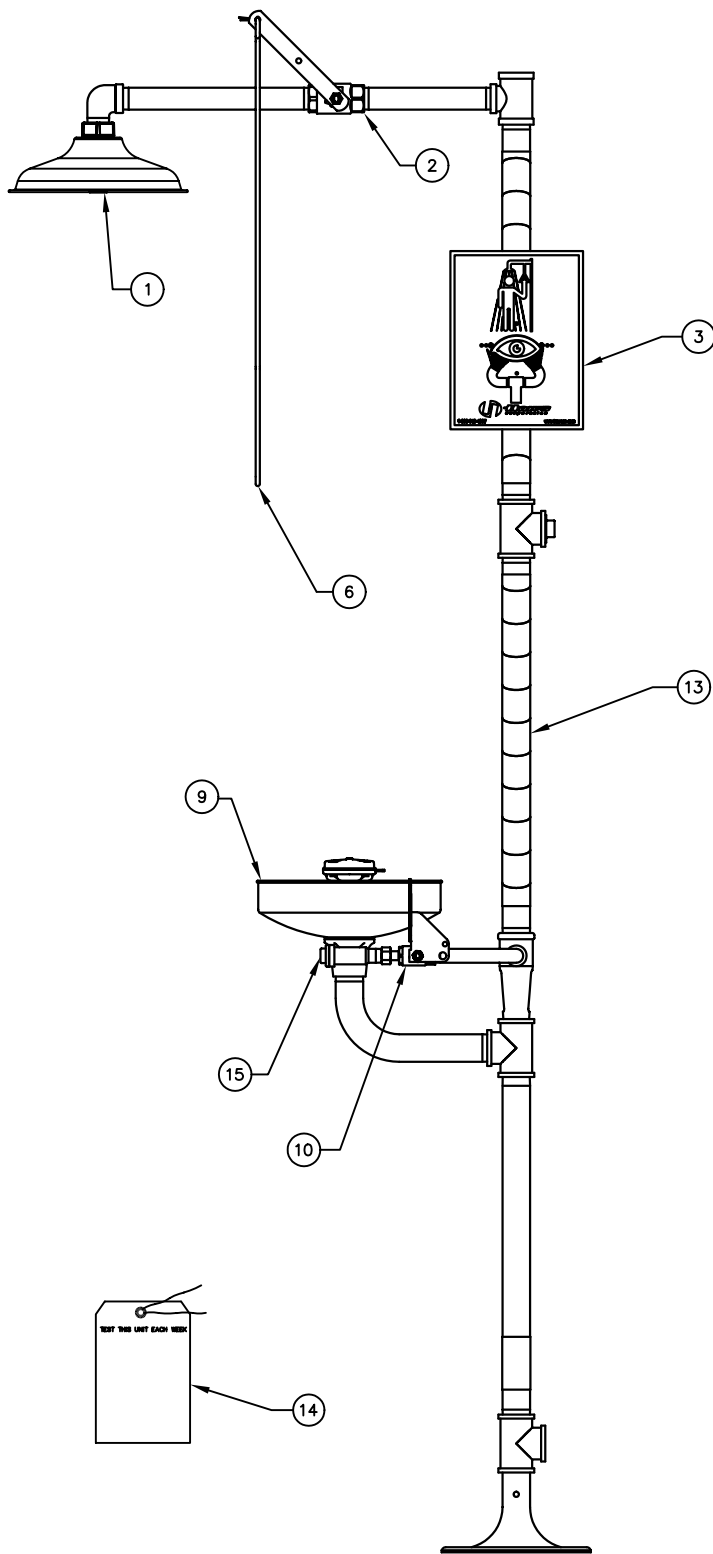

# PARTS BREAKDOWN

OPTIONAL

SP65 EYE/FACE WASH ASSEMBLY

**1** FOR MODELS ORDERED AS 8300.8127, ORDER THE 8127FC STAINLESS STEEL HEAD AS THE REPLACEMENT PART.

**NOTE: MODEL 8300CRP/8309CRP HAS CORROSION RESISTANT COATING ON ALL EXPOSED PIPING.**

ITEM	DESCRIPTION
1	SP829 SHOWER HEAD
2	SP260 VALVE ASSEMBLY
3	SP178 SHOWER SIGN
4	-
5	SP220 FOOT TREADLE (NOT SHOWN)
6	SP200 PULL ROD
7	SP65 EYE/FACE WASH ASSY
8	-
9	SP90 SS BOWL
10	SP225 VALVE ASSEMBLY
11	-
12	-
13	SP185 STRIPE TAPE
14	SP170 TEST TAG
15	SP509 L-STRAINER
--	VRKEWSTR STR. REPAIR KIT
---	SP62FC EYEWASH ASSEMBLY

REV	DESCRIPTION	ECN	DATE	BY/APVD
18	UPDATED PER ECN	4267	5/12/09	IR

**WHEN ORDERING PARTS PLEASE SPECIFY YOUR MODEL NUMBER**

		1455 KLEPPE LANE SPARKS, NEVADA 89431 (775) 359-4712 FAX (775) 359-7424 E-MAIL: HAWS@HAWS.CO.COM WEBSITE: WWW.HAWS.CO.COM	
		DRAWN BY: CLF DATE: 03/10/93 CHECK BY:	APPVD BY: SCALE: 1/5.5
TITLE: 8300/8300CRP/8309/8309CRP		PART NUMBER: 0002080162	
DRAWING TYPE: PARTS BREAKDOWN		DRAWING NUMBER: 11488C00	REV. 18