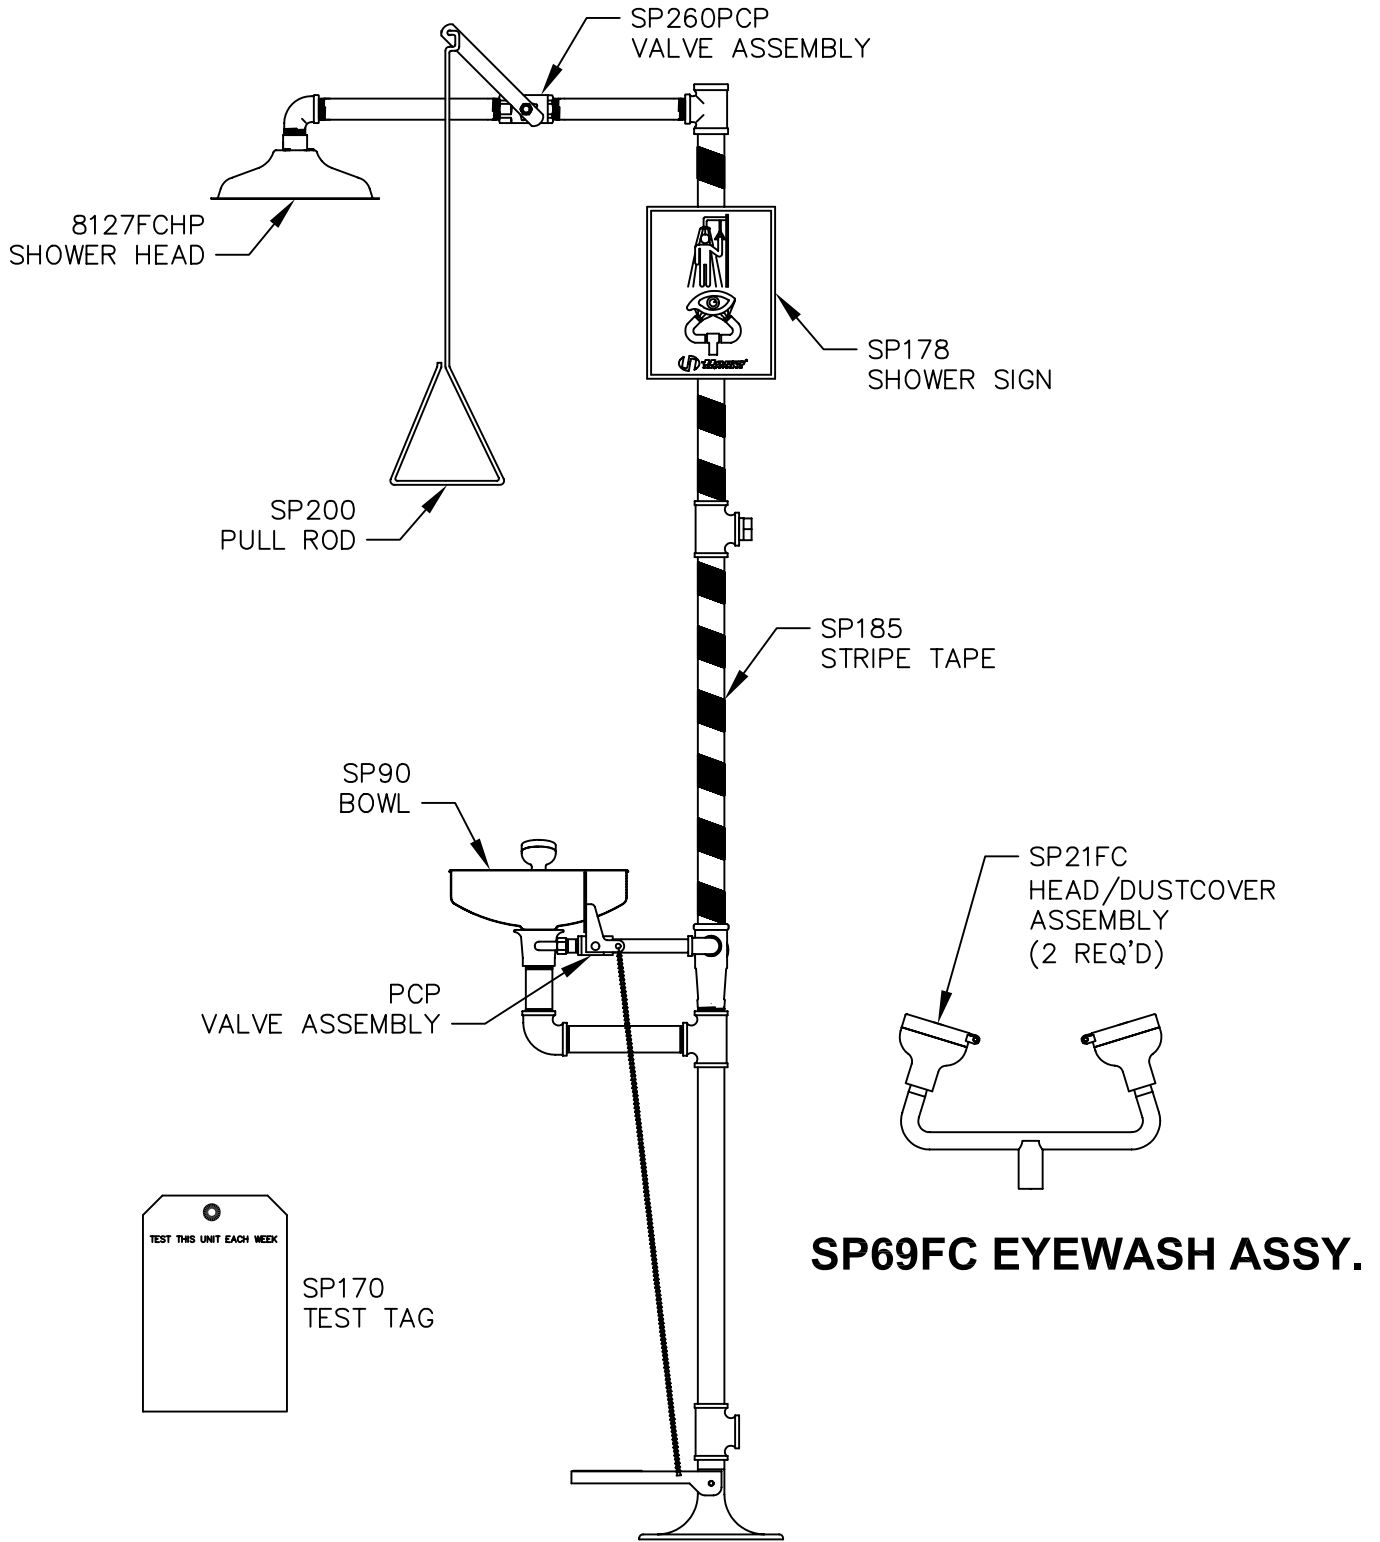

PARTS BREAKDOWN

**WHEN ORDERING
PARTS PLEASE
SPECIFY YOUR
MODEL NUMBER**

1455 KLEPPE LANE BACHWEG 3
SPARKS, NEVADA CH3401 BURGDORF
SWITZERLAND

DRAWN BY: D OLLOM	DATE: 7 /26/96	CHECK BY:	APP'D BY:	SCALE: 1/6
TITLE: MODEL 8309PCP			PART NUMBER: 0002067460	
DRAWING TYPE: PARTS BREAKDOWN			DRAWING NUMBER: 12549C00	REV: 9