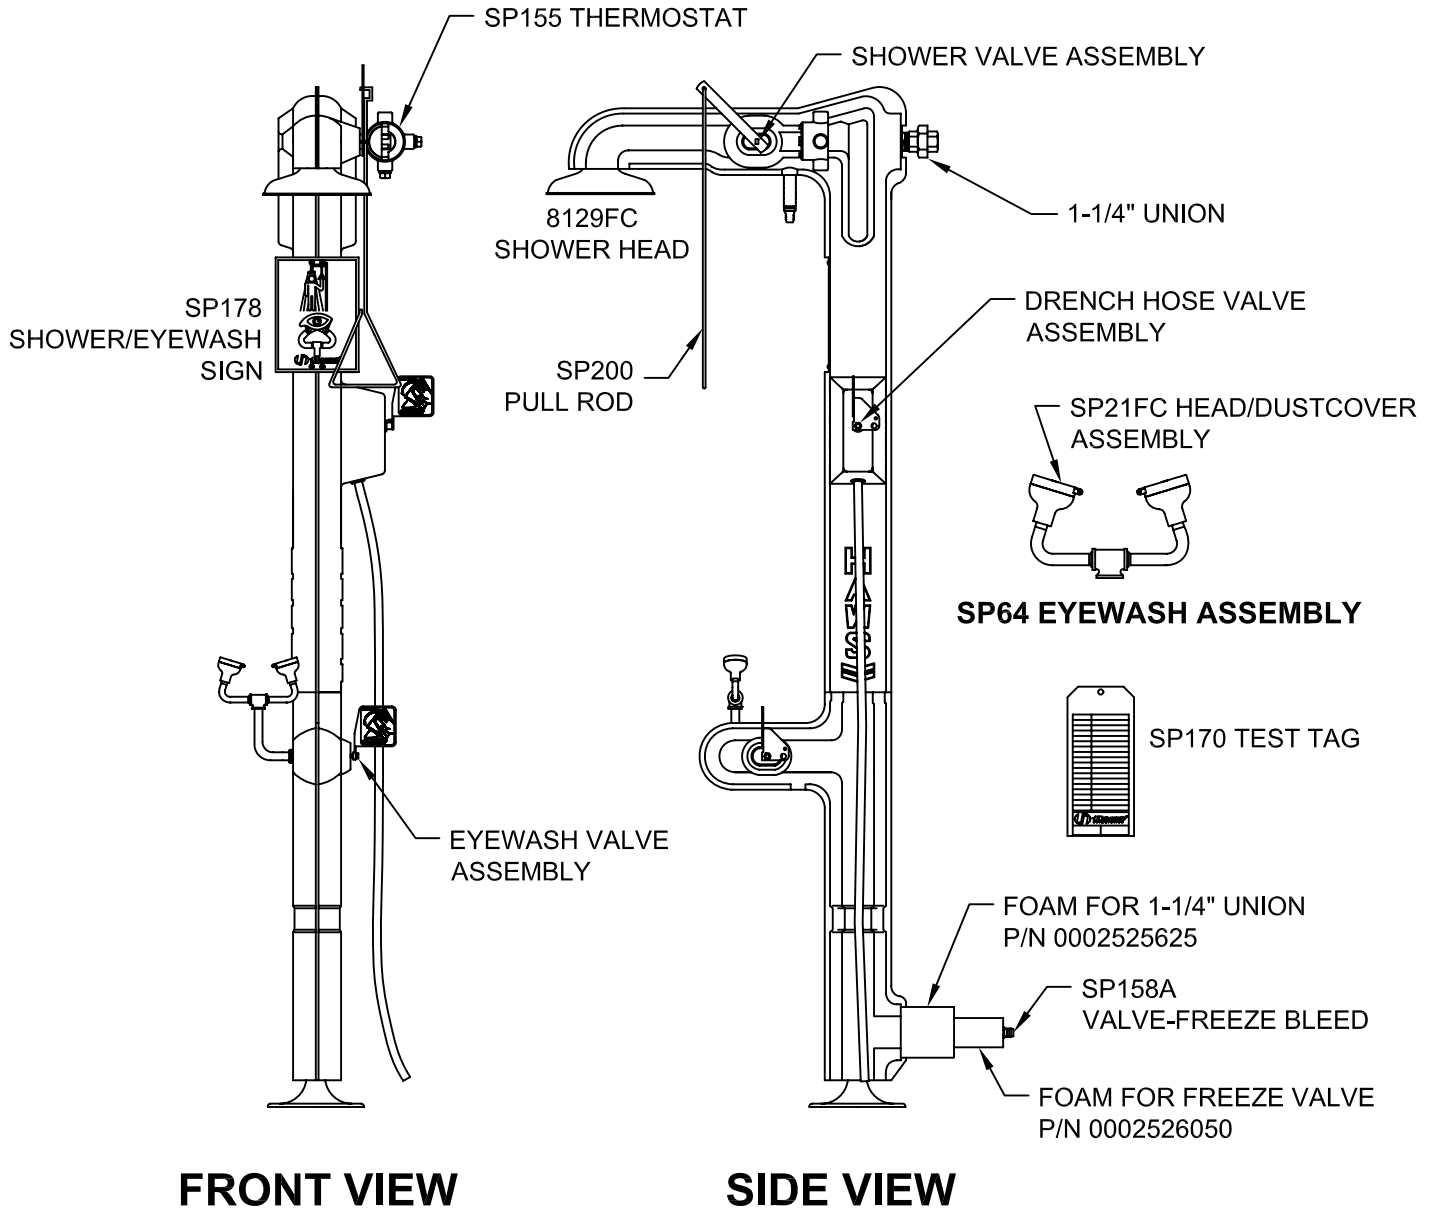

PARTS BREAKDOWN

FRONT VIEW

SIDE VIEW

WHEN ORDERING PARTS PLEASE SPECIFY YOUR MODEL NUMBER

1455 KLEPPE LANE SPARKS, NEVADA
 BACHWEG 3 CH3401 BURGDORF SWITZERLAND

DRAWN BY: RTM	DATE: 03/29/05	CHECK BY:	APP'D BY:	SCALE: 1/9
TITLE: 8317CTFP(120V)/8317CTFP.220V			PART NUMBER: 00020801781	
DRAWING TYPE: PARTS BREAKDOWN			DRAWING NUMBER: 15200C00	REV: 7