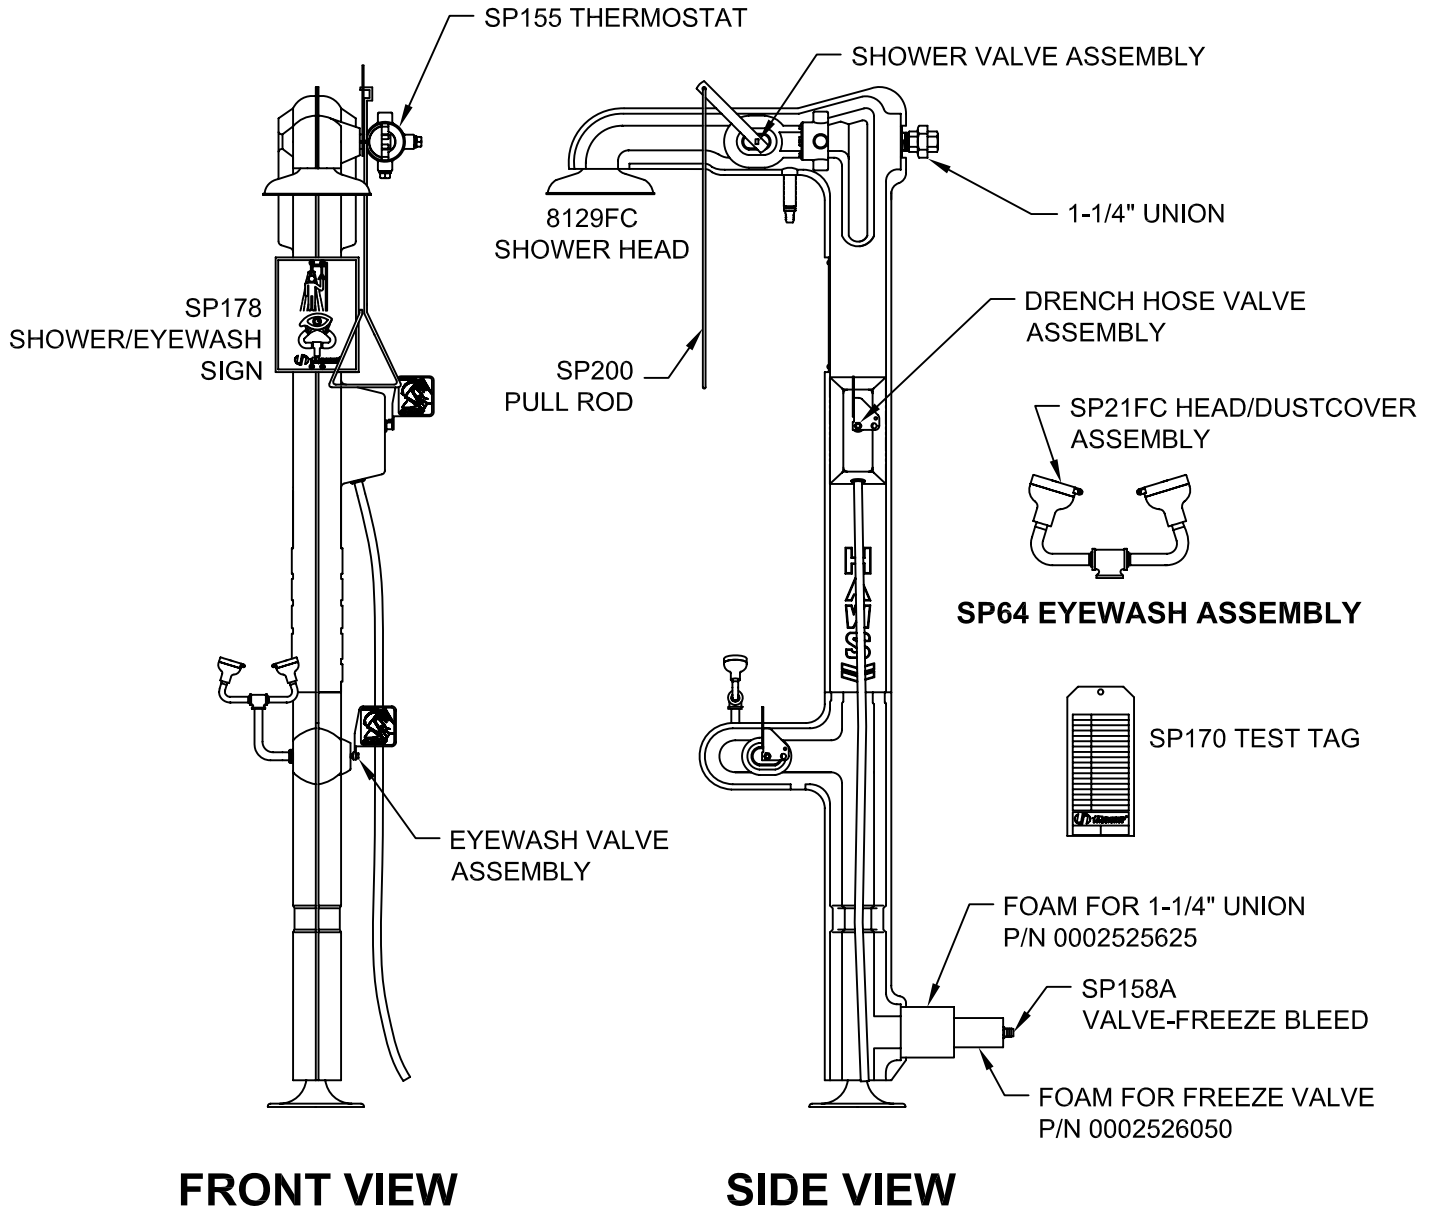

PARTS BREAKDOWN

WHEN ORDERING PARTS PLEASE SPECIFY YOUR MODEL NUMBER

1455 KLEPPE LANE SPARKS, NEVADA
BACHWEG 3 CH3401 BURGENDORF SWITZERLAND

DRAWN BY: RTM	DATE: 03/29/05	CHECK BY:	APP'D BY:	SCALE: 1/9
TITLE: 8317CTFP(120V)/8317CTFP.220V			PART NUMBER: 00020801781	
DRAWING TYPE: PARTS BREAKDOWN			DRAWING NUMBER: 15200C00	REV. 7