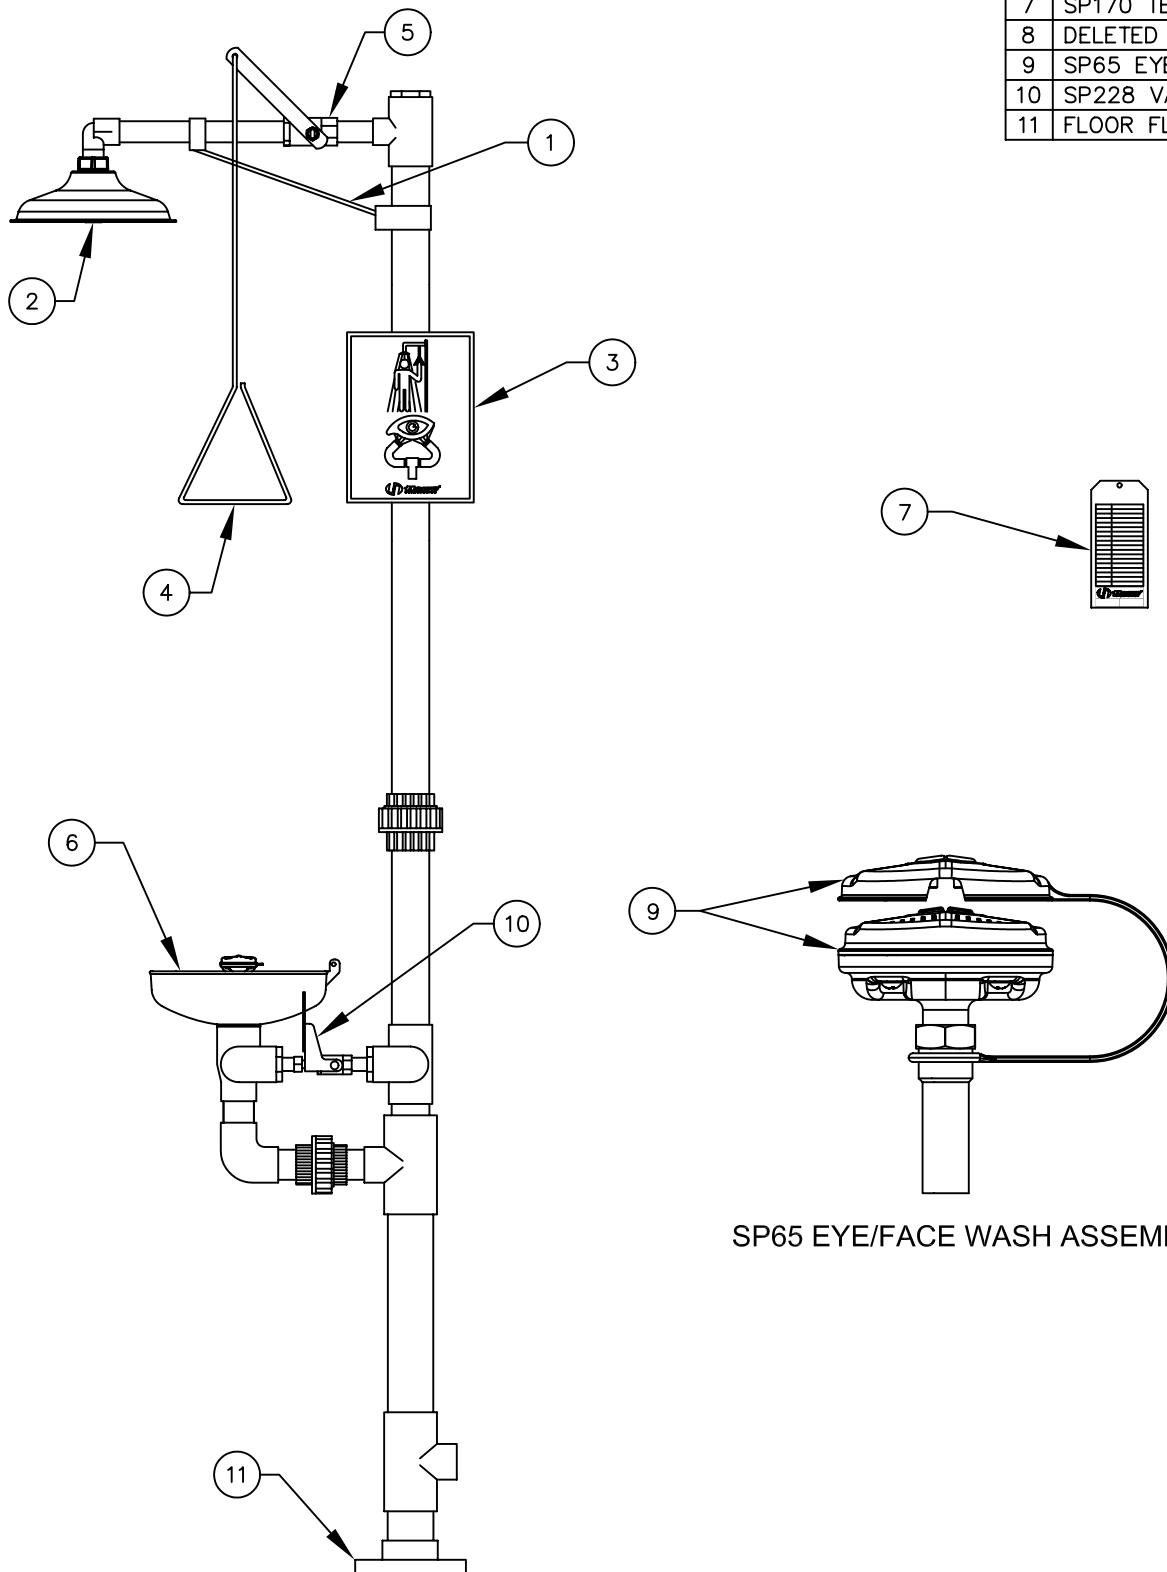

ITEM	DESCRIPTION
1	S.S. BRACKET ASSEMBLY
2	SP829 SHOWER HEAD
3	SP178 SHOWER SIGN
4	SP200 PULL ROD
5	SP265 VALVE ASSEMBLY
6	EYEWASH BOWL
7	SP170 TEST TAG
8	DELETED
9	SP65 EYE/FACE WASH ASSY
10	SP228 VALVE ASSEMBLY
11	FLOOR FLANGE PVC

# PARTS BREAKDOWN

SP65 EYE/FACE WASH ASSEMBLY

REV	DESCRIPTION	ECN	DATE	BY/APVD
12	UPDATED PER ECN	42675	5/13/09	IR
REVISIONS				

<b>WHEN ORDERING PARTS PLEASE SPECIFY YOUR MODEL NUMBER</b>			1455 KLEPPE LANE SPARKS, NEVADA 89431 (775) 359-4712 FAX (775) 359-7424 E-MAIL: HAWS@HAWS.CO.COM WEBSITE: WWW.HAWS.CO.COM	
	DRAWN BY: CLF TITLE: CORROSION RESISTANT COMBO UNIT 8336 DRAWING TYPE: PARTS BREAKDOWN	DATE: 03/15/93	CHECK BY:	APPVD BY: