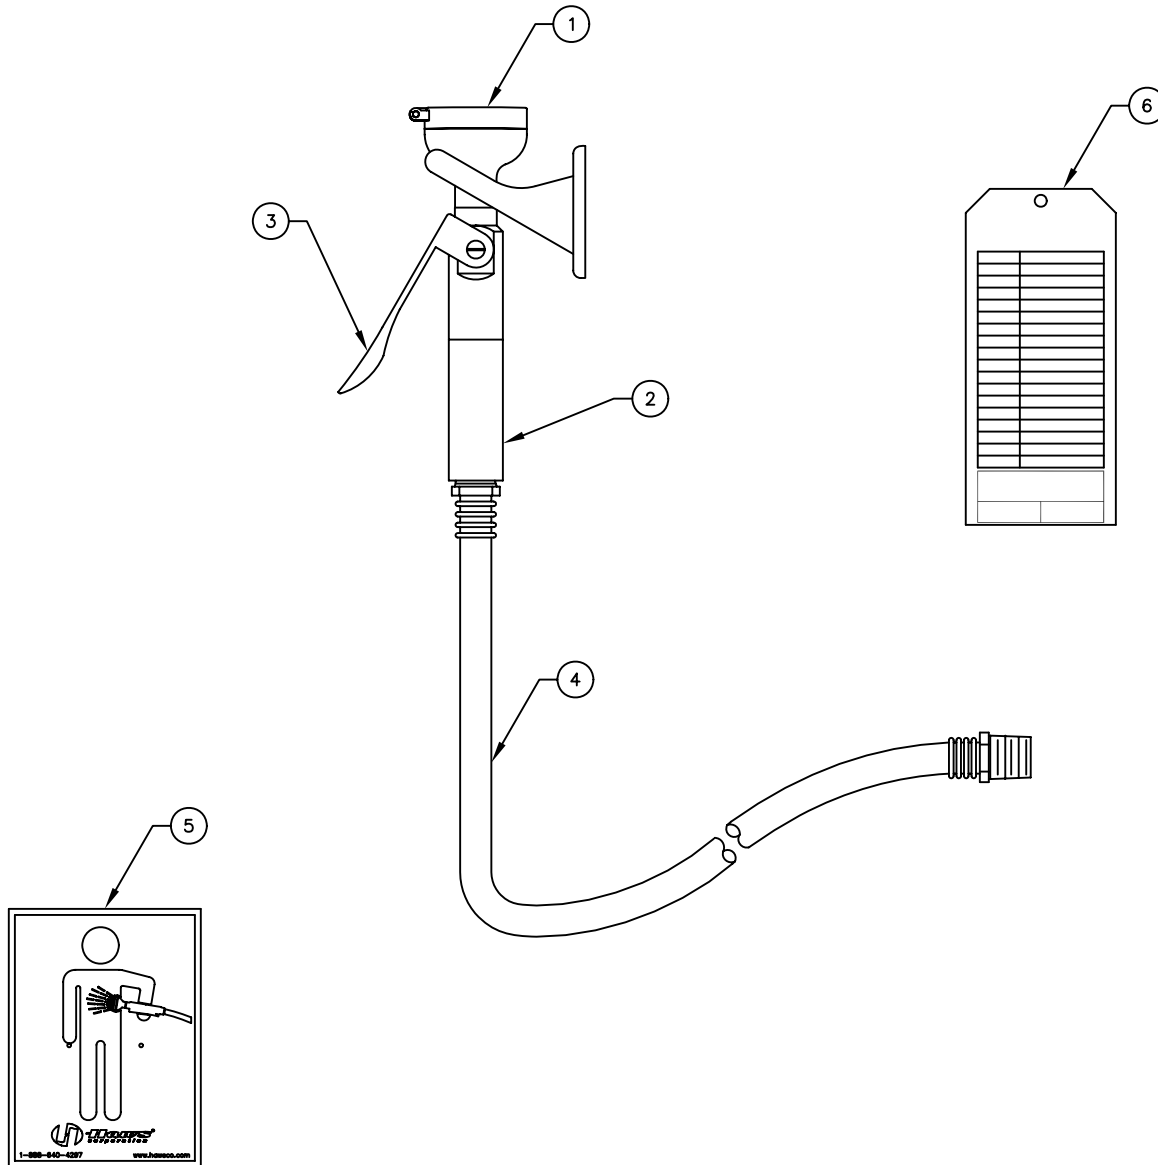

ITEM	DESCRIPTION
1	EYE/FACE WASH HEAD 0002974804
2	SP42 FLOW CONTROL
3	SP248 VALVE ASSEMBLY
4	SP140 HOSE ASSEMBLY
5	SP176 HOSE SPRAY SIGN
6	SP170 TEST TAG
7	-
-	VRKSP248 VALVE REPAIR KIT

# PARTS BREAKDOWN

**WHEN ORDERING  
PARTS PLEASE  
SPECIFY YOUR  
MODEL NUMBER**

1455 KLEPPE LANE BACHWEG 3  
SPARKS, NEVADA CH3401 BURGENDORF  
SWITZERLAND

DRAWN BY: CLF	DATE: 03/17/93	CHECK BY:	APP'D BY:	SCALE: 1/2
TITLE: 8901B EYE/FACE WASH BODY SPRAY			PART NUMBER: 0002080191	
DRAWING TYPE: PARTS BREAKDOWN			DRAWING NUMBER: 11510C00	REV: 7