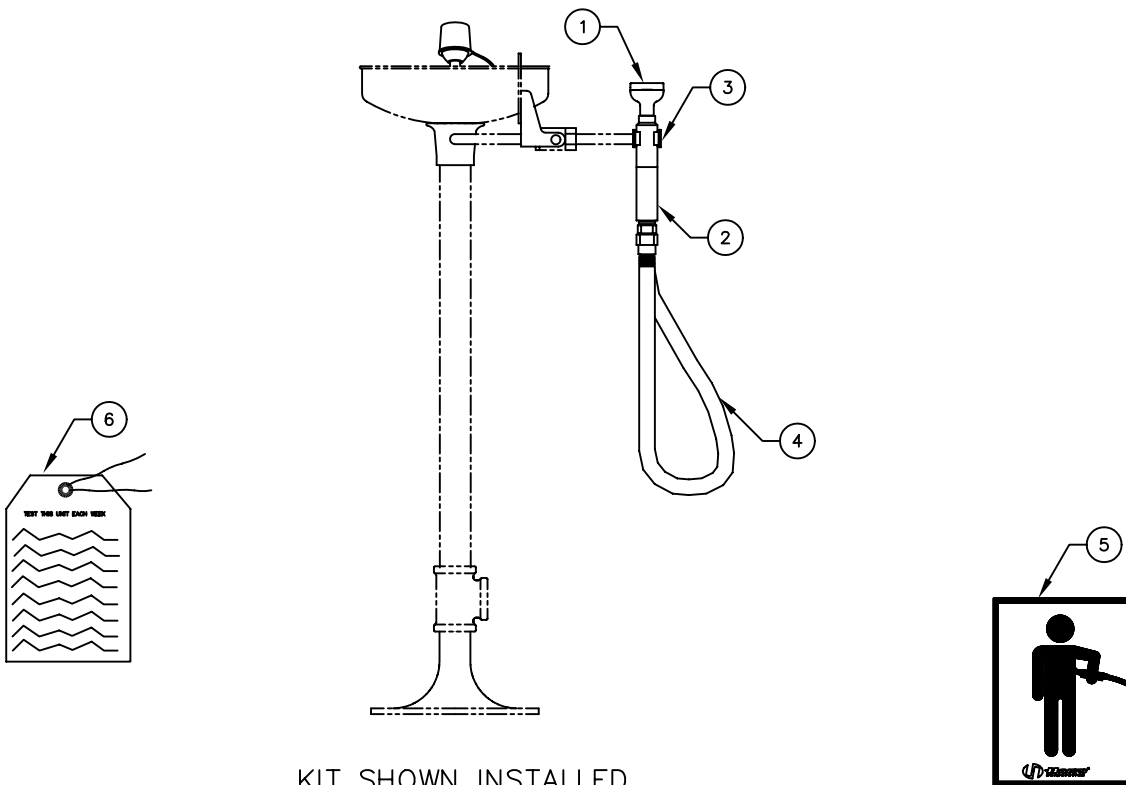

ITEM	DESCRIPTION
1	EYE/FACE WASH HEAD 0002974804
2	SP37.4 FLOW CONTROL
3	SP248 VALVE ASSEMBLY
4	SP140 HOSE ASSEMBLY
5	SP176 HOSE SPRAY SIGN
6	SP170 TEST TAG
-	VRK SP248 VALVE REPAIR KIT

PARTS BREAKDOWN

KIT SHOWN INSTALLED
WITH PEDESTAL EYEWASH UNIT

**WHEN ORDERING
PARTS PLEASE
SPECIFY YOUR
MODEL NUMBER**

1455 KLEPPE LANE | BACHWEG 3
SPARKS, NEVADA | CH3401 BURGENDORF
SWITZERLAND

DRAWN BY: CLF	DATE: 03/17/93	CHECK BY:	APP'D BY:	SCALE: 1/6
TITLE: 8901RFK BODY SPRAY RETROFIT KIT			PART NUMBER: 0002080192	
DRAWING TYPE: PARTS BREAKDOWN			DRAWING NUMBER: 11511C00	REV. 4