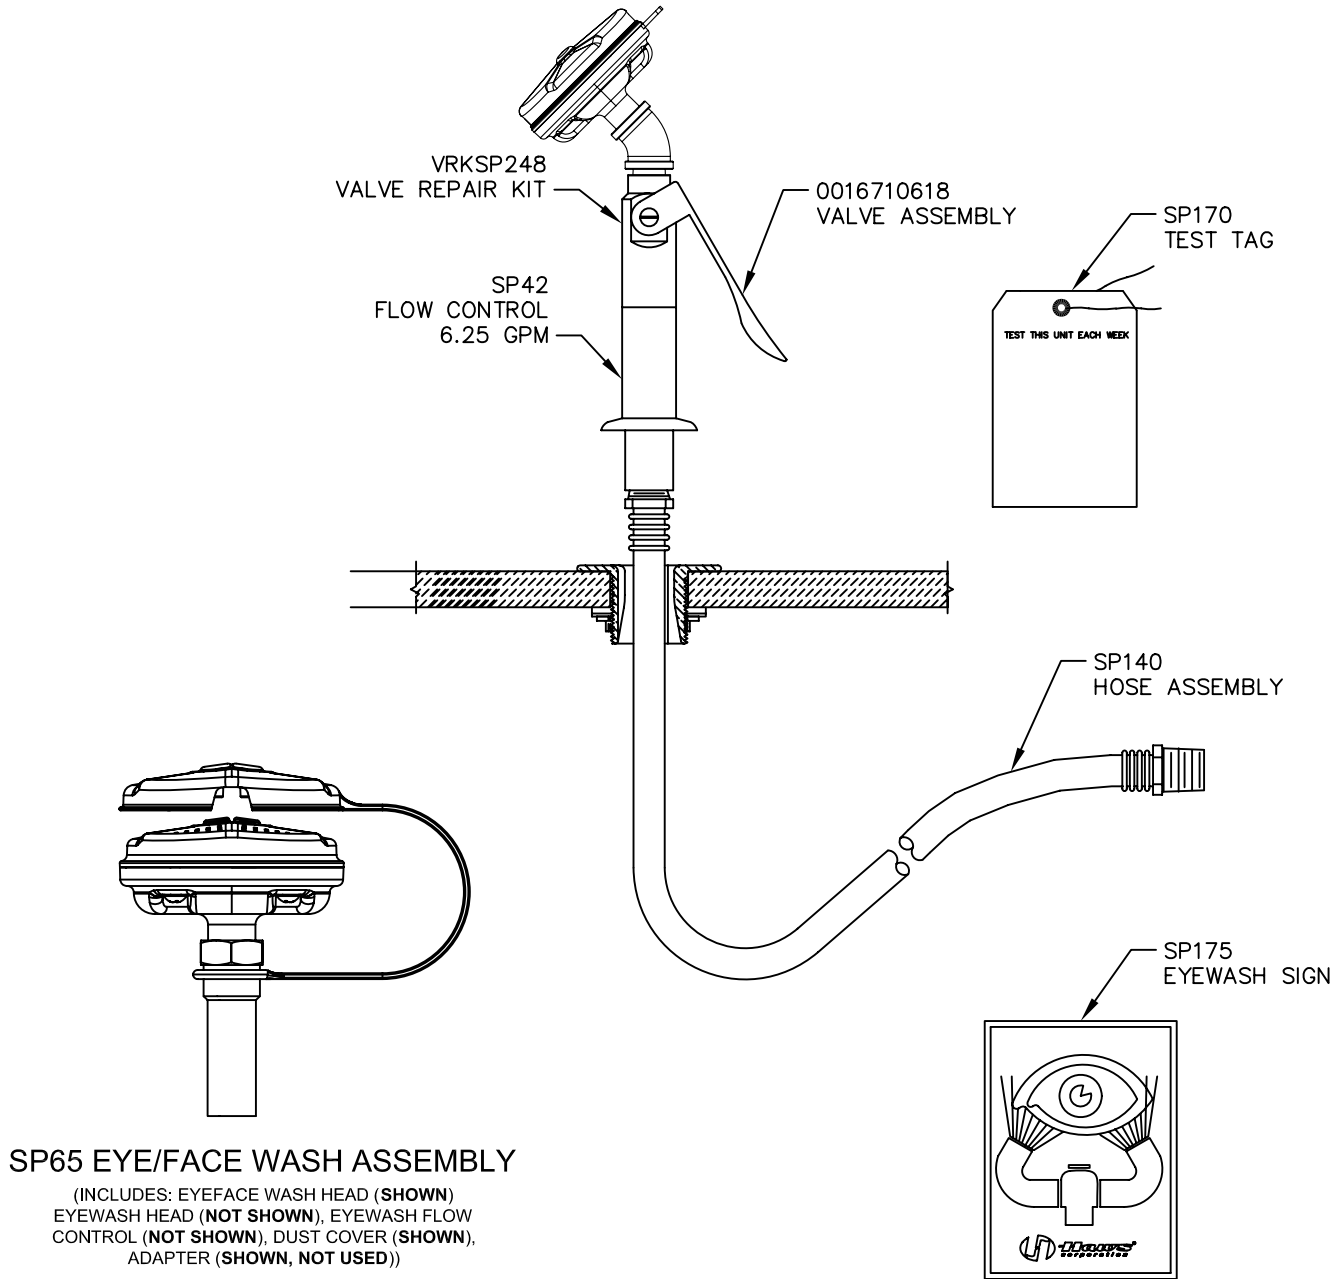

PARTS BREAKDOWN

SP65 EYE/FACE WASH ASSEMBLY
 (INCLUDES: EYEFACE WASH HEAD (SHOWN)
 EYEWASH HEAD (NOT SHOWN), EYEWASH FLOW
 CONTROL (NOT SHOWN), DUST COVER (SHOWN),
 ADAPTER (SHOWN, NOT USED))

<p>WHEN ORDERING PARTS PLEASE SPECIFY YOUR MODEL NUMBER</p>			1455 KLEPPE LANE SPARKS, NEVADA		BACHWEG 3 CH3401 BURGDORF SWITZERLAND	
	DRAWN BY: C.H.	DATE: 08/28/93	CHECK BY:	APP'D BY:	SCALE: 1/2	
	TITLE: 8904 EYE/FACE BODY SPRAY				PART NUMBER: 0002080198	
	DRAWING TYPE: PARTS BREAKDOWN				DRAWING NUMBER: 11602C00	REV: 10