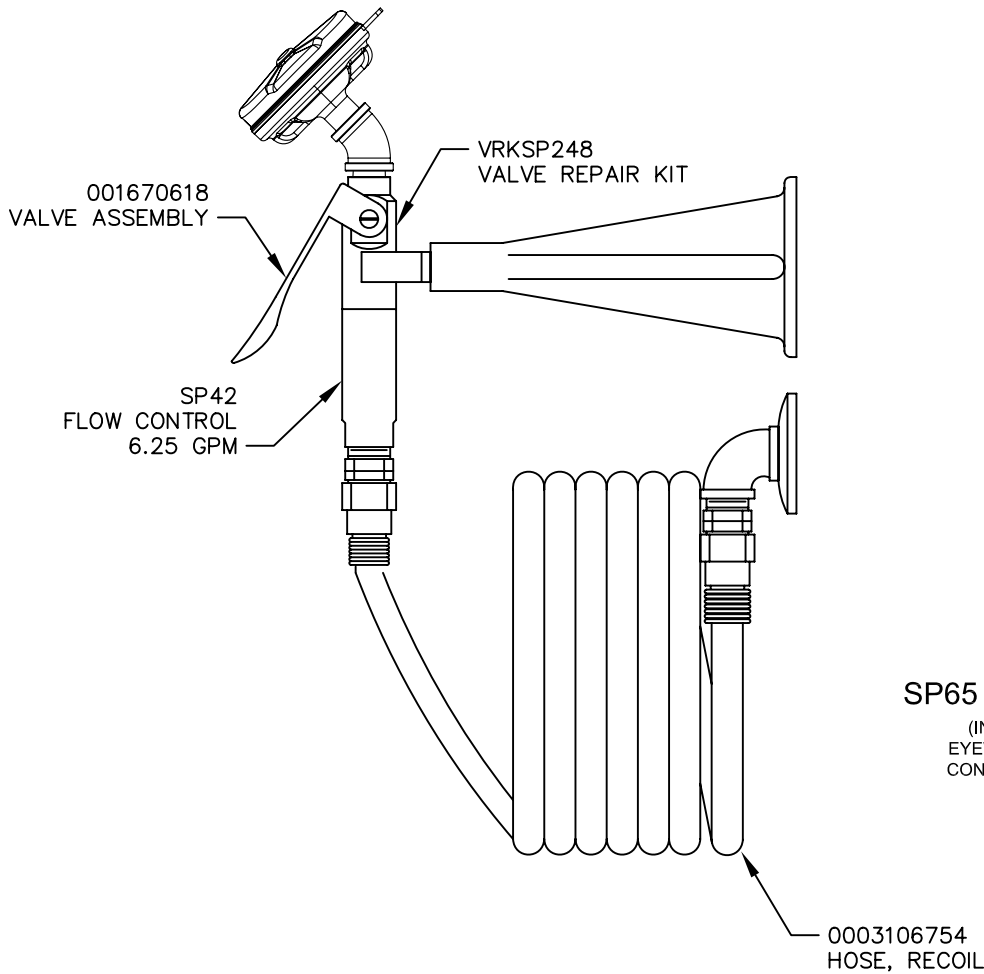

PARTS BREAKDOWN

SP65 EYE/FACE WASH ASSEMBLY
 (INCLUDES: EYEFACE WASH HEAD (SHOWN)
 EYEWASH HEAD (NOT SHOWN), EYEWASH FLOW
 CONTROL (NOT SHOWN), DUST COVER (SHOWN),
 ADAPTER (SHOWN, NOT USED))

**WHEN ORDERING
 PARTS PLEASE
 SPECIFY YOUR
 MODEL NUMBER**

1455 KLEPPE LANE BACHWEG 3
 SPARKS, NEVADA CH3401 BURGENDORF
 SWITZERLAND

DRAWN BY: C.H.	DATE: 08/04/95	CHECK BY:	APP'D BY:	SCALE: 1/2
TITLE: 8905 WALL MTD EYE/FACE WASH			PART NUMBER: 0002080210	
DRAWING TYPE: PARTS BREAKDOWN			DRAWING NUMBER: 12085C00	REV: 7