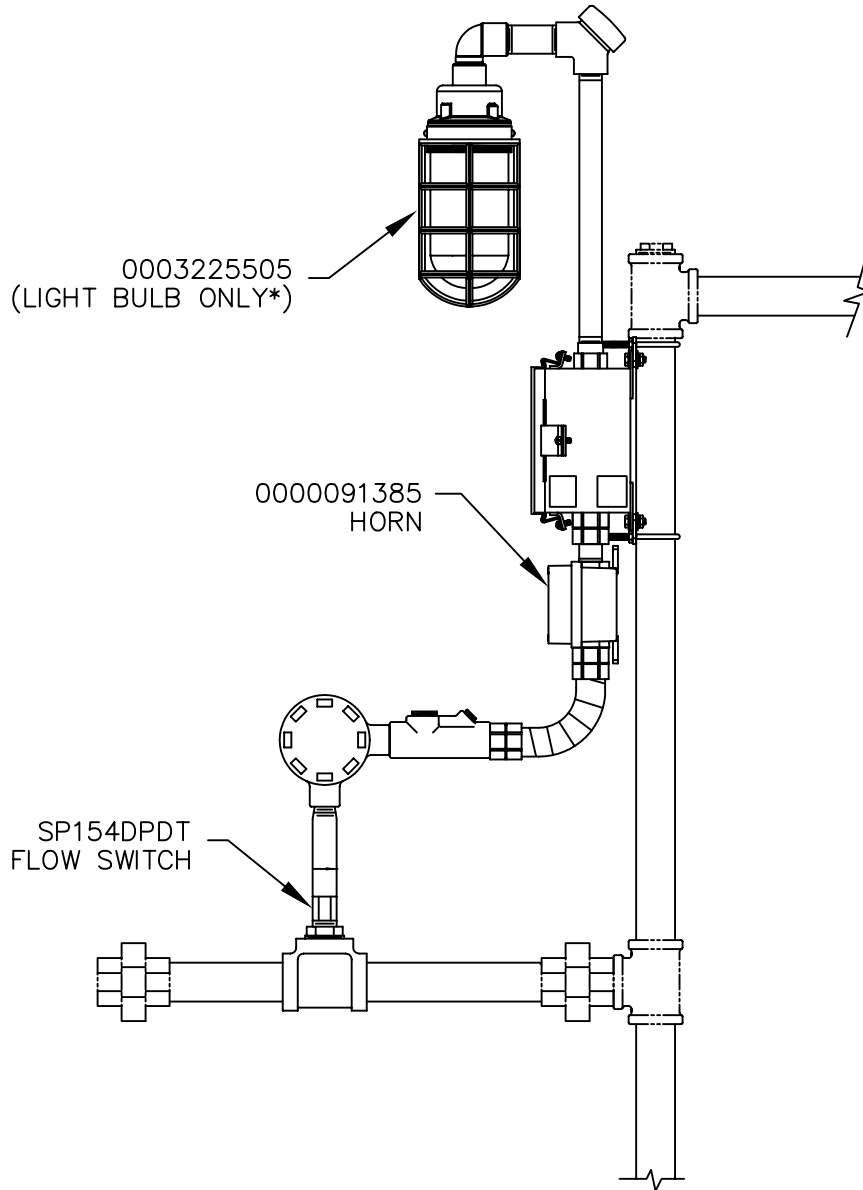

# PARTS BREAKDOWN

\* TEMPERATURE CODE IS AFFECTED BY BULB WATTAGE.  
 RECOMMENDED 60 WATT BULB YIELDS T2C (230 DEG C), 150 WATT  
 YIELDS T2 (300 DEG C).

<b>WHEN ORDERING PARTS PLEASE SPECIFY YOUR MODEL NUMBER</b>								1455 KLEPPE LANE SPARKS, NEVADA 89431 (775) 359-4712 FAX (775) 359-7424 E-MAIL: HAWS@HAWS.CO.COM WEBSITE: WWW.HAWS.CO.COM		
DRAWN BY: CLF		DATE: 03/17/93		CHECK BY:		APPVD BY:		SCALE: 1/4		
TITLE: 9001EXP ALARM							PART NUMBER: 0002080203			
DRAWING TYPE: PARTS BREAKDOWN							DRAWING NUMBER: 11518C00		REV. 16	
16 UPDATED PER ECN 4274		4274 6/11/09 BW								
REV	DESCRIPTION	ECN	DATE	BY/APVD						
REVISIONS										