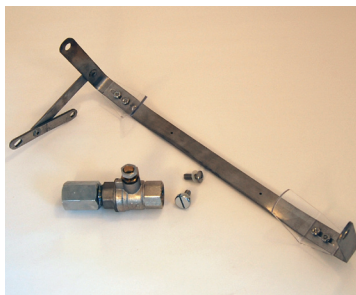

REPAIR PARTS

SELECT SERIES COMBINATION UNITS

EYEWASH COMBINATION (SE-616/SE-622)		
PART #	PRICE	PRODUCT DESCRIPTION
SE-870	\$ 86.00	ABS Showerhead assembly
SE-880	\$ 248.00	Stainless steel showerhead assembly
SE-911	\$ 160.00	Brass 1" ball valve assembly
SE-911-SS	\$ 300.00	Stainless steel 1" ball valve assembly
RPG05-0740	\$ 26.00	20 GPM flow restrictor assembly
RPG05-0817	\$ 66.90	Frost proof hydrant repair kit
RPG05-1177	\$ 86.80	Aerator replacement group (6 each)
RPG20-1962	\$ 198.45	1/2" Ball valve with trigger bar assembly
RPG42-0087-PLAS	\$ 65.90	SE-505/506 Spray head assembly repair group (2 each)
RPG20-1720-RCP	\$ 19.70	SE-505 Volume control replacement group

IMAGES

SE-870

SE-880

SE-911

SE-911-SS

RPG05-0740

RPG05-1177

RPG20-1962