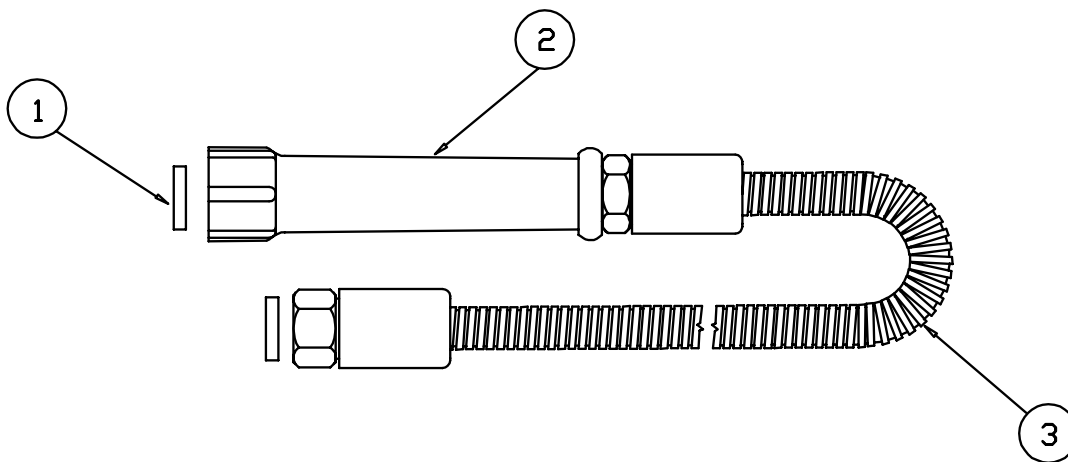

**B-0020-H, B-0026-H,
B-0044-H, B-0068-H**

Flex Stainless Steel Hose

1	Washer, Hose	010476-45
2	Handle, Assembly	002987-40
3	Hose Less Handle	
	20" Length	B-0020-H2A
	26" Length	B-0026-H2A
	44" Length	B-0044-H2A
	68" Length	B-0068-H2A