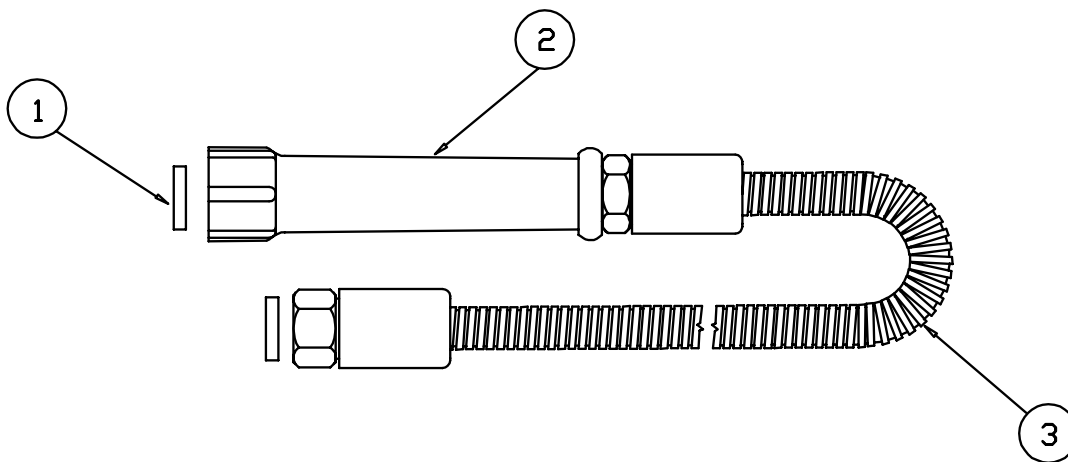

**B-0020-H, B-0026-H,  
B-0044-H, B-0068-H**

---

***Flex Stainless Steel Hose***

1	Washer, Hose	010476-45
2	Handle, Assembly	002987-40
3	Hose Less Handle	
	20" Length	B-0020-H2A
	26" Length	B-0026-H2A
	44" Length	B-0044-H2A
	68" Length	B-0068-H2A