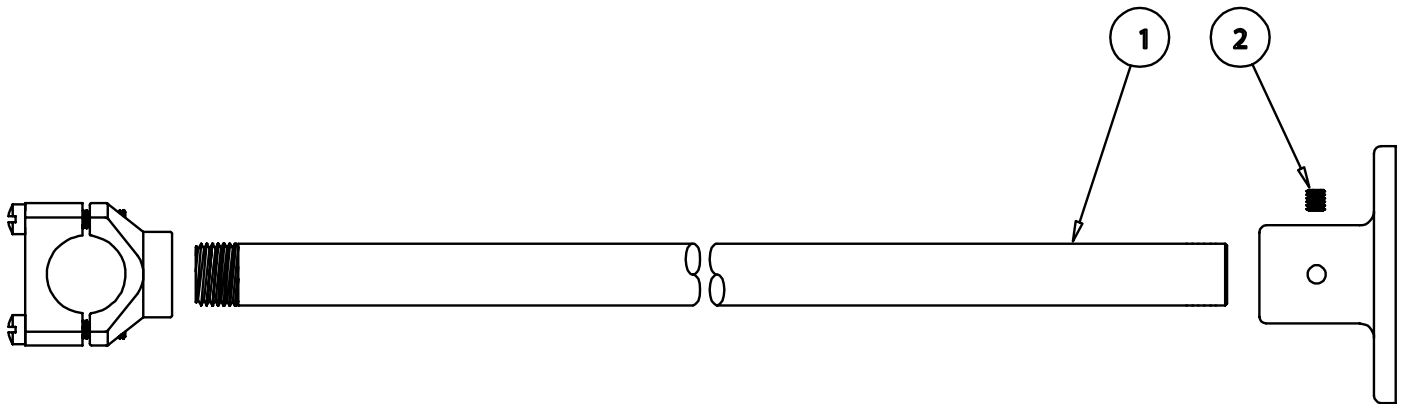

**B-0109-01, B-0109-02, B-0109-03,
B-0109-04, B-0109-05, B-0109-06, B-0110**

Wall Bracket Assemblies

1	Nipple	
	3" Length (B-0109-06)	010145-40
	6" Length (B-0109-01 & B-0110)	000346-40
	9" Length (B-0109-02)	000347-40
	12" Length (B-0109-03)	000348-40
	18" Length (B-0109-04)	000349-40
	24" Length (B-0109-05)	000350-40
2	Set Screw	001584-45
3	Screw, Wall Mount	000915-45
4	Screw, Clamp	000346-40