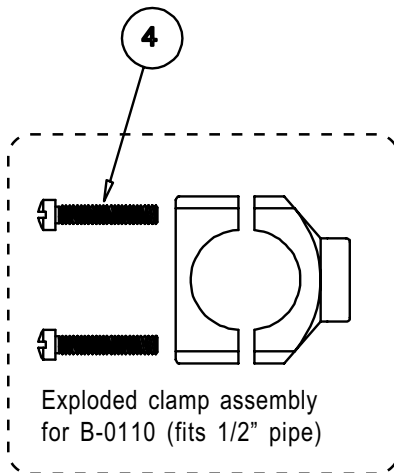

**B-0109-01, B-0109-02, B-0109-03,
B-0109-04, B-0109-05, B-0109-06, B-0110**

Wall Bracket Assemblies

1	Nipple	
	3" Length (B-0109-06)	010145-40
	6" Length (B-0109-01 & B-0110)	000346-40
	9" Length (B-0109-02)	000347-40
	12" Length (B-0109-03)	000348-40
	18" Length (B-0109-04)	000349-40
	24" Length (B-0109-05)	000350-40
2	Set Screw	001584-45
3	Screw, Wall Mount	000915-45
4	Screw, Clamp	000346-40