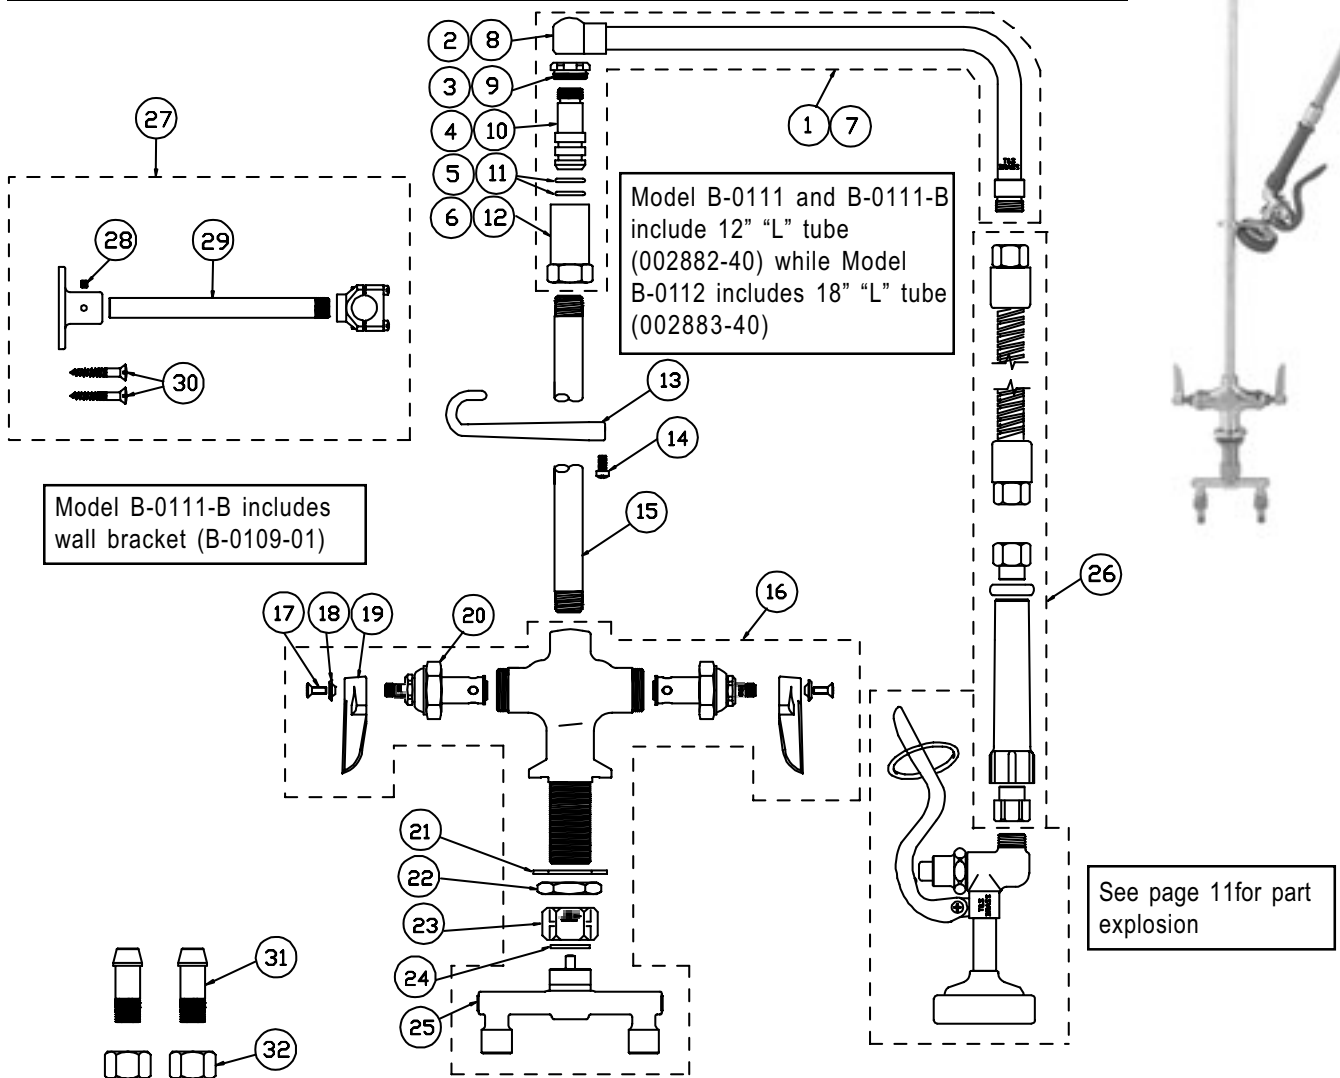

B-0111, B-0111-B, B-0112

See page 11 for part explosion

Pre-Rinse Assembly

1	Asm, 'L' Tube, 12" (B-0111 & B-0111-	002882-40	18	Index, Button, Blue/Cold	001660-45
2	L' Tube 12"	000384-40		Index, Button, Red/Hot	001661-45
3	Nut, Pre-Rinse	000735-40	19	Handle, Lever	001638-45
4	Stem, Pre-Rinse	000839-25	20	Asm, Spindle Eterna - Cold	002711-40
5	O-Ring, Pre-Rinse	001074-45		Asm, Spindle Eterna - Hot	002712-40
6	Body, Pre Rinse	000591-25	21	Washer	002290-45
7	Asm, 'L' Tube, 18" (B-0112)	002883-40	22	Locknut	000965-45
8	L' Tube 18"	000358-40	23	Nut, Spreader	000736-20
9	Nut, Pre-Rinse	000735-40	24	Gasket	001041-45
10	Stem, Pre-Rinse	000839-25	25	Asm, Spreader Unit	002898-40
11	O-Ring, Pre-Rinse	001074-45	26	Asm, Hose and Handle, Stainless Steel	B-0020-H
12	Body, Pre Rinse	000591-25	27	Asm, Wall Bracket	B-0109-01
13	Screw, Finger Hook	000916-45	28	Set Screw	001584-45
14	Finger Hook	000021-40	29	Nipple, 6"	000346-40
15	Nipple, 3/8" x 32"	000376-40	30	Screw, Wall Mount	000915-45
16	Asm, Base Faucet	002824-40	31	Tailpiece	001592-20
17	Screw, Handle	000922-45	32	Nut	000958-20