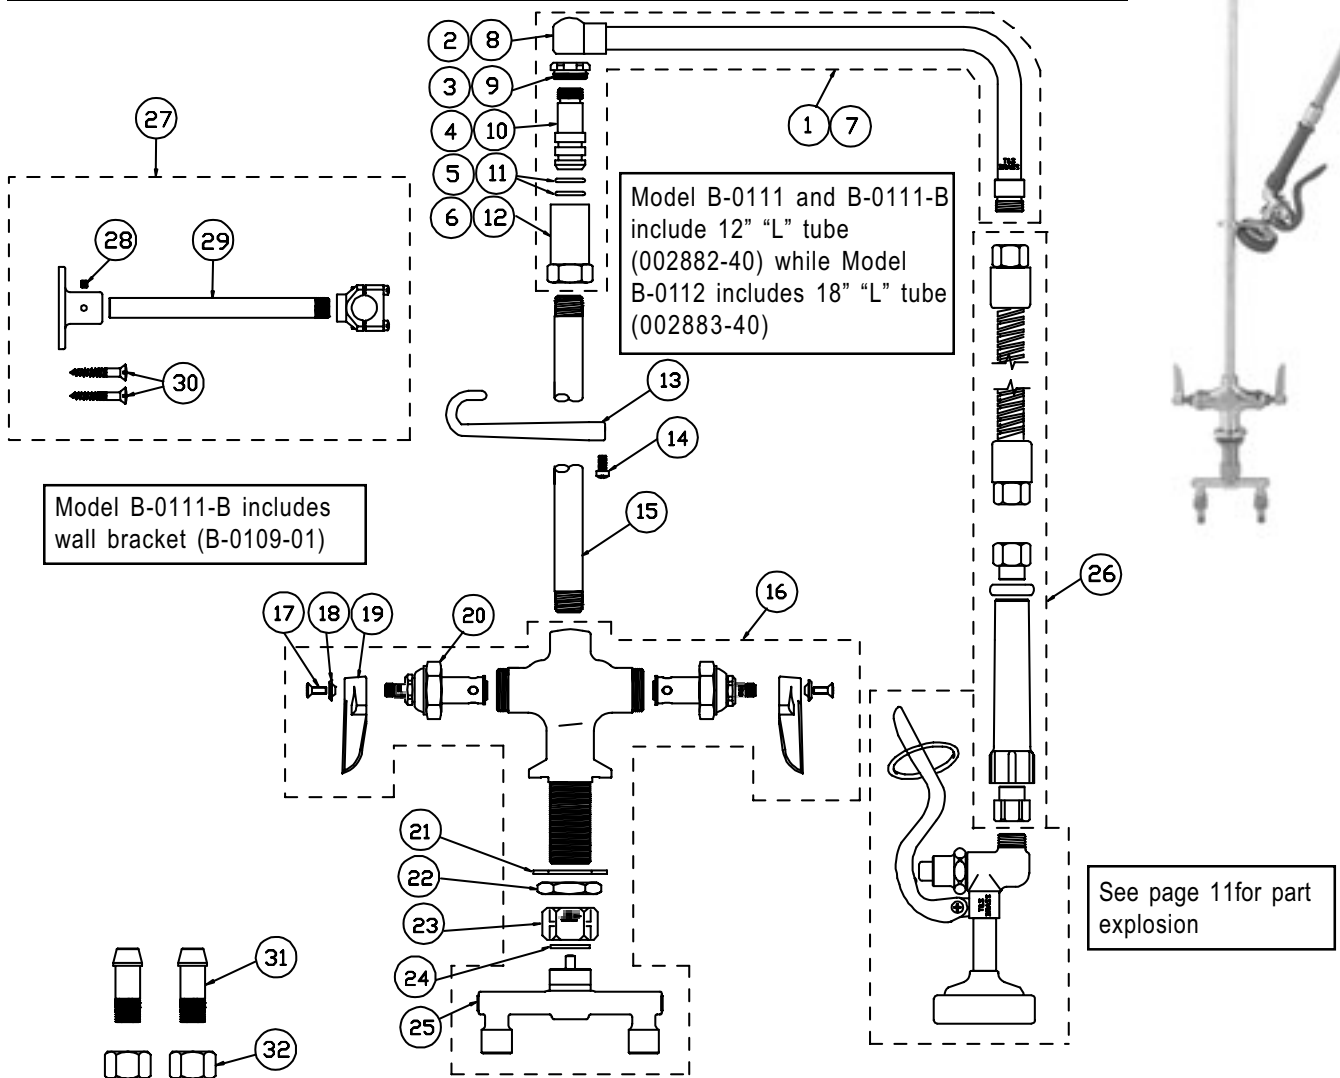

# B-0111, B-0111-B, B-0112

## Pre-Rinse Assembly

1	Asm, 'L' Tube, 12" (B-0111 & B-0111-	002882-40	18	Index, Button, Blue/Cold	001660-45
2	L' Tube 12"	000384-40		Index, Button, Red/Hot	001661-45
3	Nut, Pre-Rinse	000735-40	19	Handle, Lever	001638-45
4	Stem, Pre-Rinse	000839-25	20	Asm, Spindle Eterna - Cold	002711-40
5	O-Ring, Pre-Rinse	001074-45		Asm, Spindle Eterna - Hot	002712-40
6	Body, Pre Rinse	000591-25	21	Washer	002290-45
7	Asm, 'L' Tube, 18" (B-0112)	002883-40	22	Locknut	000965-45
8	L' Tube 18"	000358-40	23	Nut, Spreader	000736-20
9	Nut, Pre-Rinse	000735-40	24	Gasket	001041-45
10	Stem, Pre-Rinse	000839-25	25	Asm, Spreader Unit	002898-40
11	O-Ring, Pre-Rinse	001074-45	26	Asm, Hose and Handle, Stainless Steel	B-0020-H
12	Body, Pre Rinse	000591-25	27	Asm, Wall Bracket	B-0109-01
13	Screw, Finger Hook	000916-45	28	Set Screw	001584-45
14	Finger Hook	000021-40	29	Nipple, 6"	000346-40
15	Nipple, 3/8" x 32"	000376-40	30	Screw, Wall Mount	000915-45
16	Asm, Base Faucet	002824-40	31	Tailpiece	001592-20
17	Screw, Handle	000922-45	32	Nut	000958-20