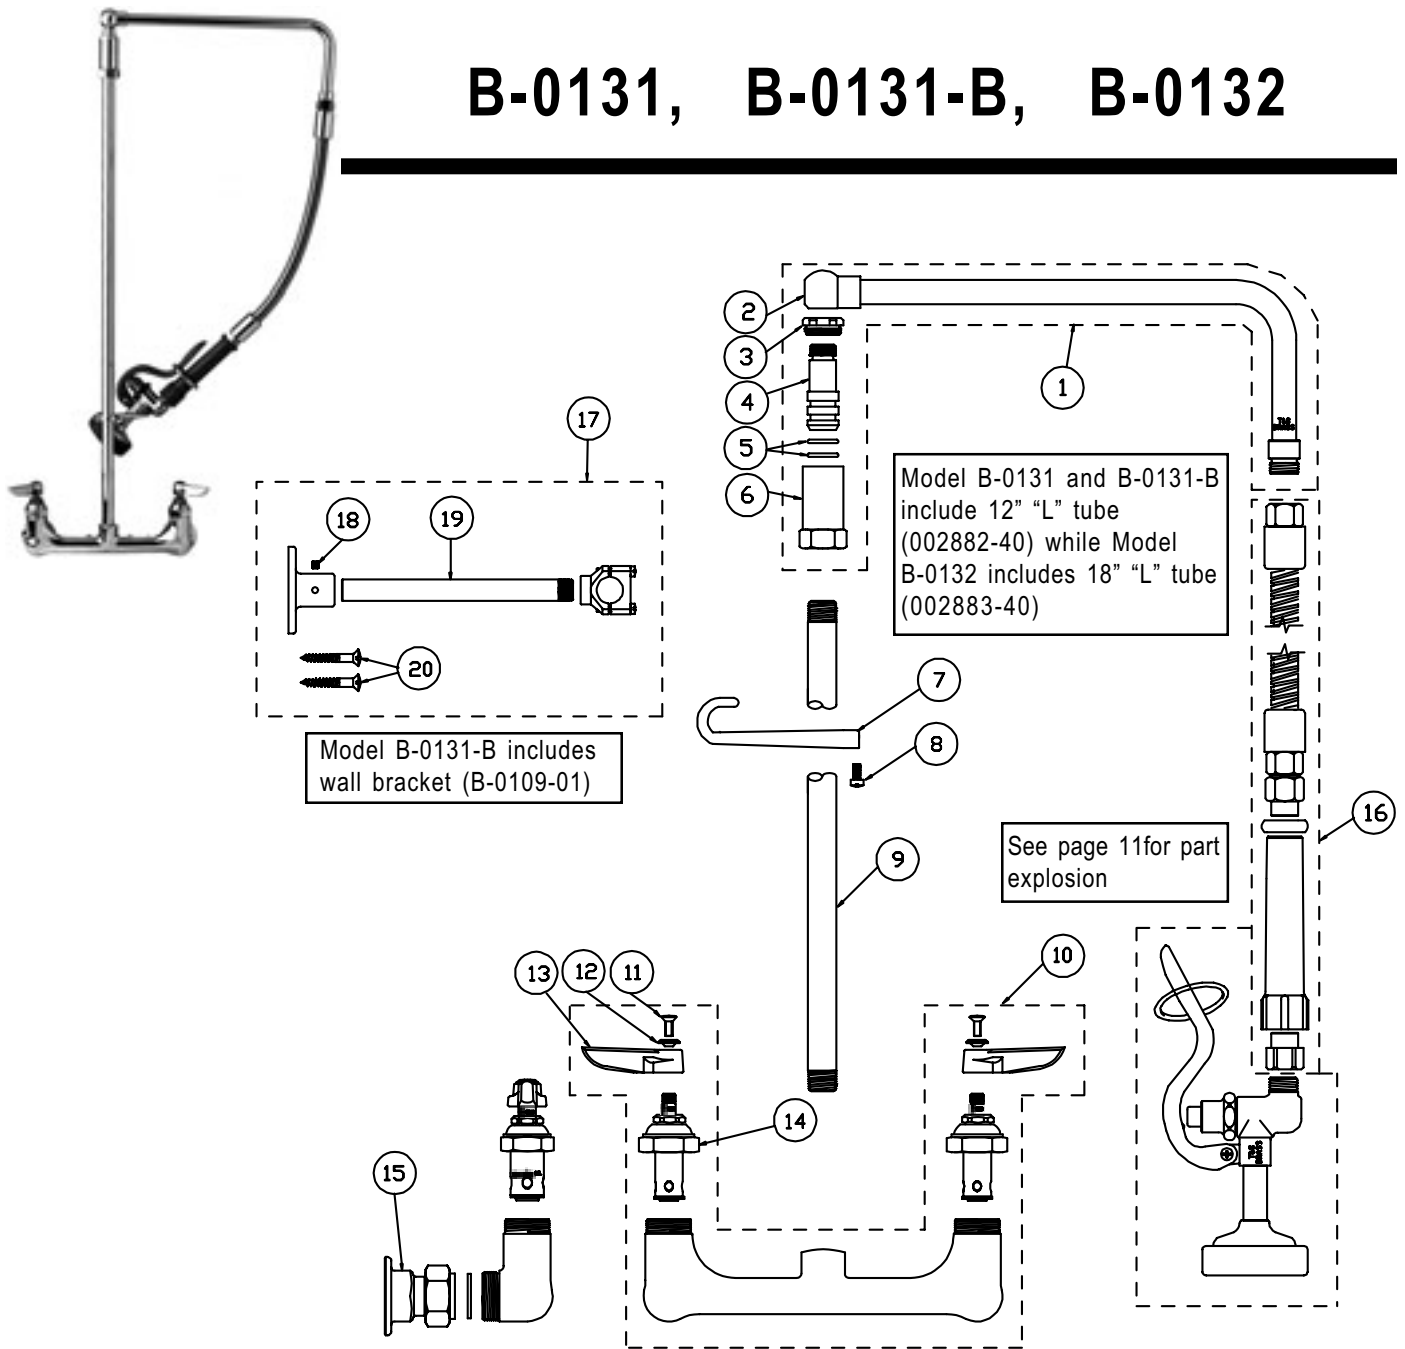

B-0131, B-0131-B, B-0132

Pre-Rinse Assembly

1	Asm, 'L' Tube, 12" (B-0131 & B-0131-B)	002882-40	11	Screw, Handle	003199-45
	Asm, 'L' Tube, 18" (B-0132)	002883-40	12	Index, Button, Blue/Cold	001660-45
2	L' Tube 12" (B-0131 & B-0131-B)	000384-40		Index, Button, Red/Hot	001661-45
	L' Tube 18" (B-0132)	000385-40	13	Handle, Lever	001638-45
3	Nut, Pre-Rinse	000735-40	14	Asm, Spindle Eterna - Cold	002711-40
4	Stem, Pre-Rinse	000839-25		Asm, Spindle Eterna - Hot	002712-40
5	O-Ring, Pre-Rinse	001074-45	15	Asm, Coupling Flange	002893-40
6	Body, Pre Rinse	000591-25	16	Asm, Hose and Handle, Stainless Ste	B-0020-H
7	Finger Hook	000916-45	17	Asm, Wall Bracket	B-0109-01
8	Screw, Finger Hook	000021-40	18	Set Screw	001584-45
9	Nipple, 3/8" x 26"	000373-40	19	Nipple, 6"	000346-40
10	Asm, Base Faucet	002832-40	20	Screw, Wall Mount	000915-45