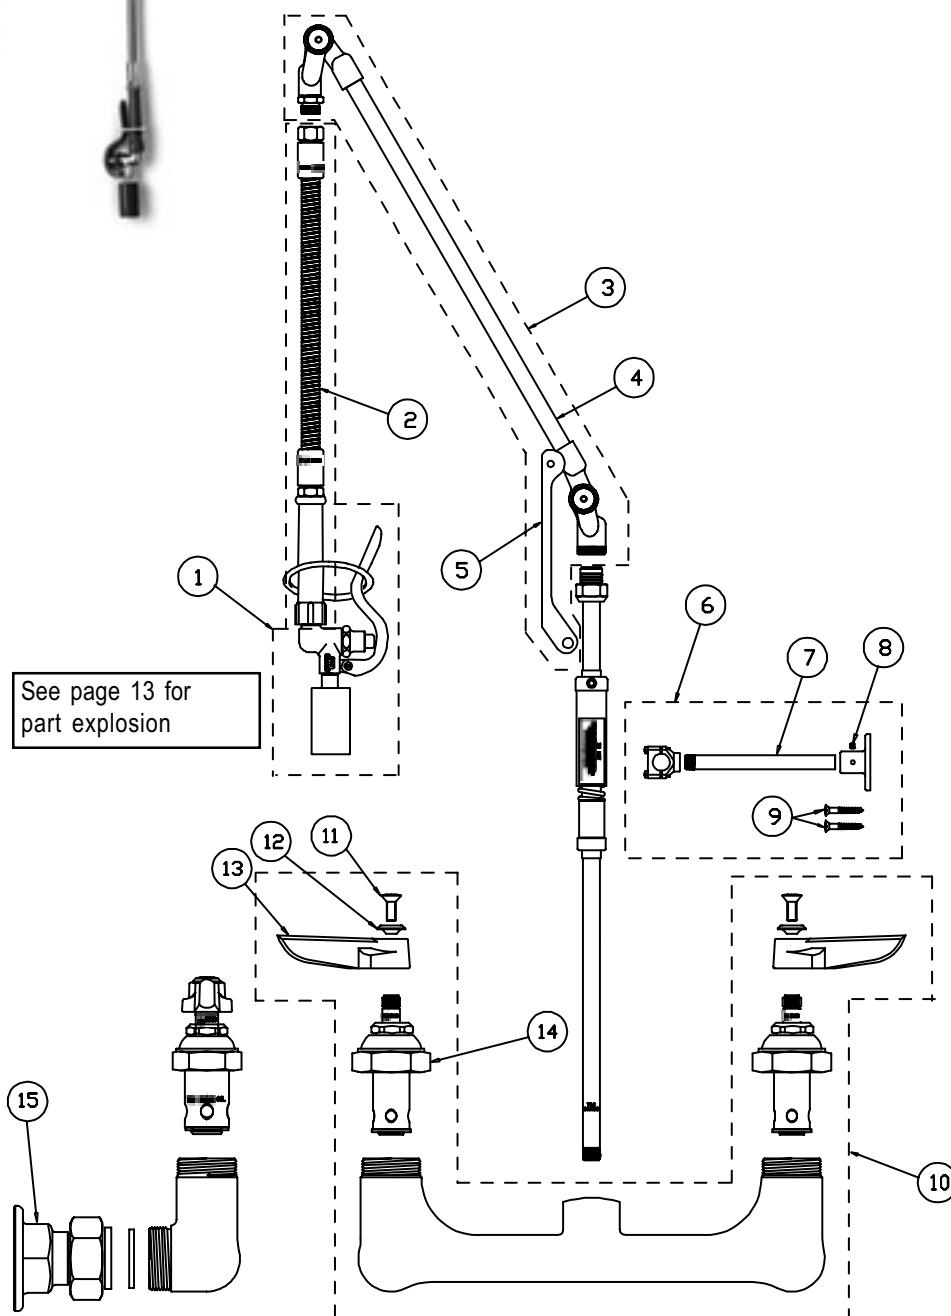

B-0137

Pre-Rinse Unit

1	Asm, Spray Valve	B-0107-C	9	Screw, Wall Mount	000915-45
2	Asm, Hose and Handle, Stainless Ste	B-0020-H	10	Asm, Base Faucet	002832-40
3	Asm, Upper Arm	009491-40	11	Screw, Handle	000922-45
4	Nipple, 3/8" X 18"	000369-40	12	Index, Button, Blue/Cold	001660-45
5	Arm	000075-40		Index, Button, Red/Hot	001661-45
6	Asm, Wall Bracket	B-0199-01	13	Handle, Lever	001638-45
7	Nipple, 6"	000346-40	14	Asm, Spindle Eterna - Cold	002711-40
8	Set Screw	001584-45		Asm, Spindle Eterna - Hot	002712-40
9	Screw, Wall Mount	000915-45	15	Asm, Coupling Flange	002893-40