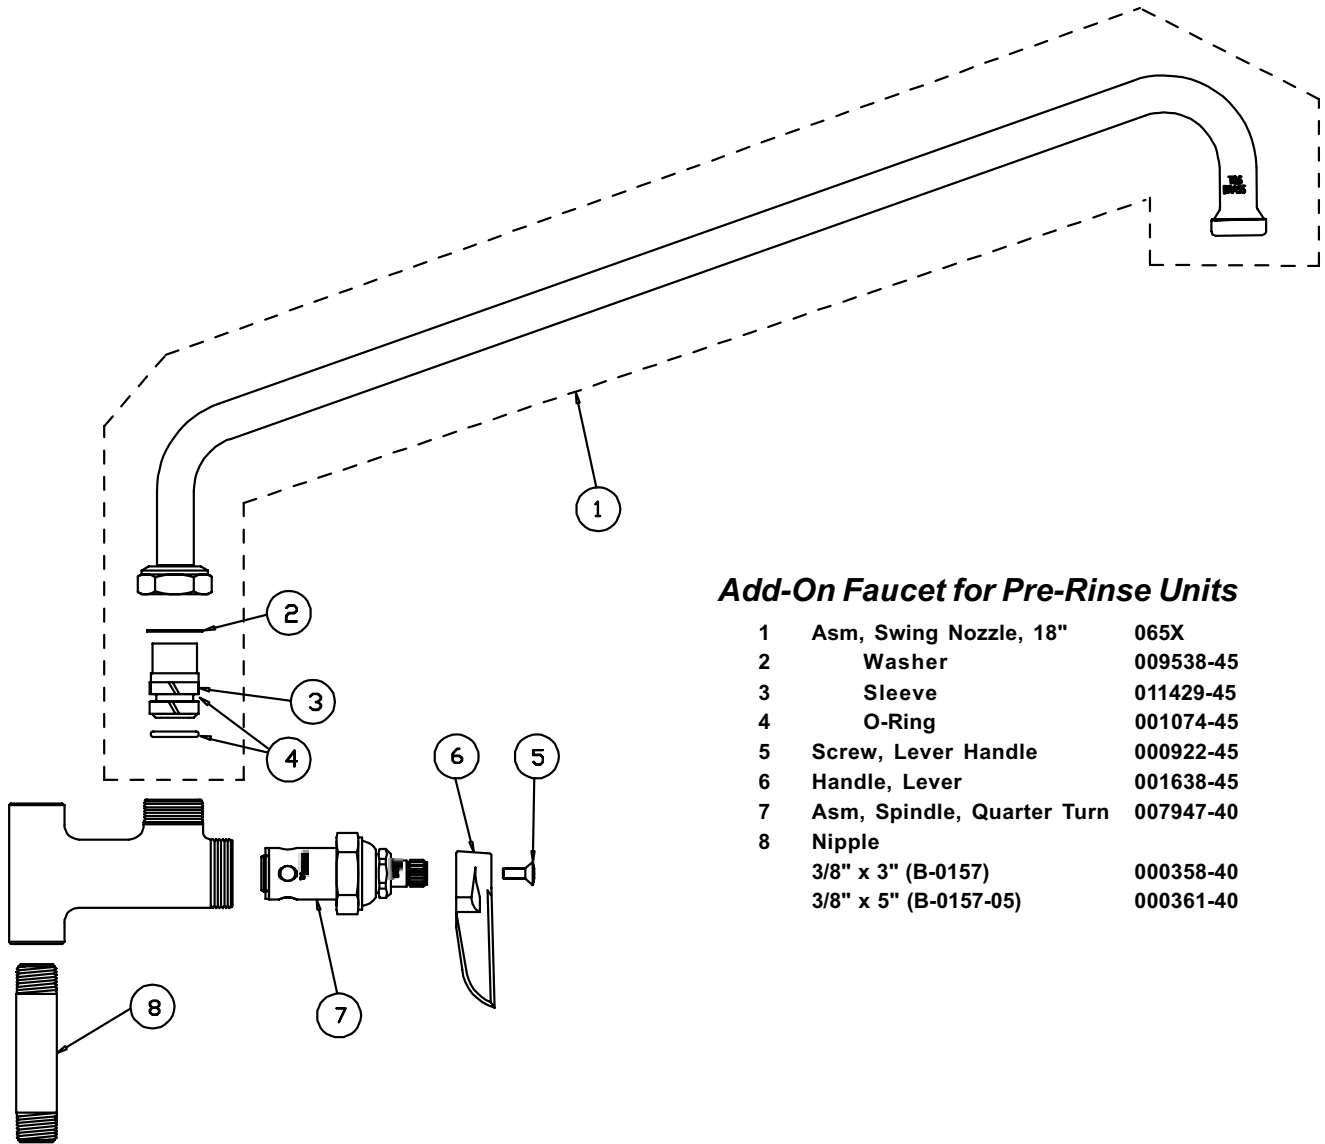

B-0157, B-0157-05

Add-On Faucet for Pre-Rinse Units

1	Asm, Swing Nozzle, 18"	065X
2	Washer	009538-45
3	Sleeve	011429-45
4	O-Ring	001074-45
5	Screw, Lever Handle	000922-45
6	Handle, Lever	001638-45
7	Asm, Spindle, Quarter Turn	007947-40
8	Nipple	
	3/8" x 3" (B-0157)	000358-40
	3/8" x 5" (B-0157-05)	000361-40

Model B-0157 includes a 3" nipple (000358-40). Model B-0157-05 includes a 5" nipple (000361-40)