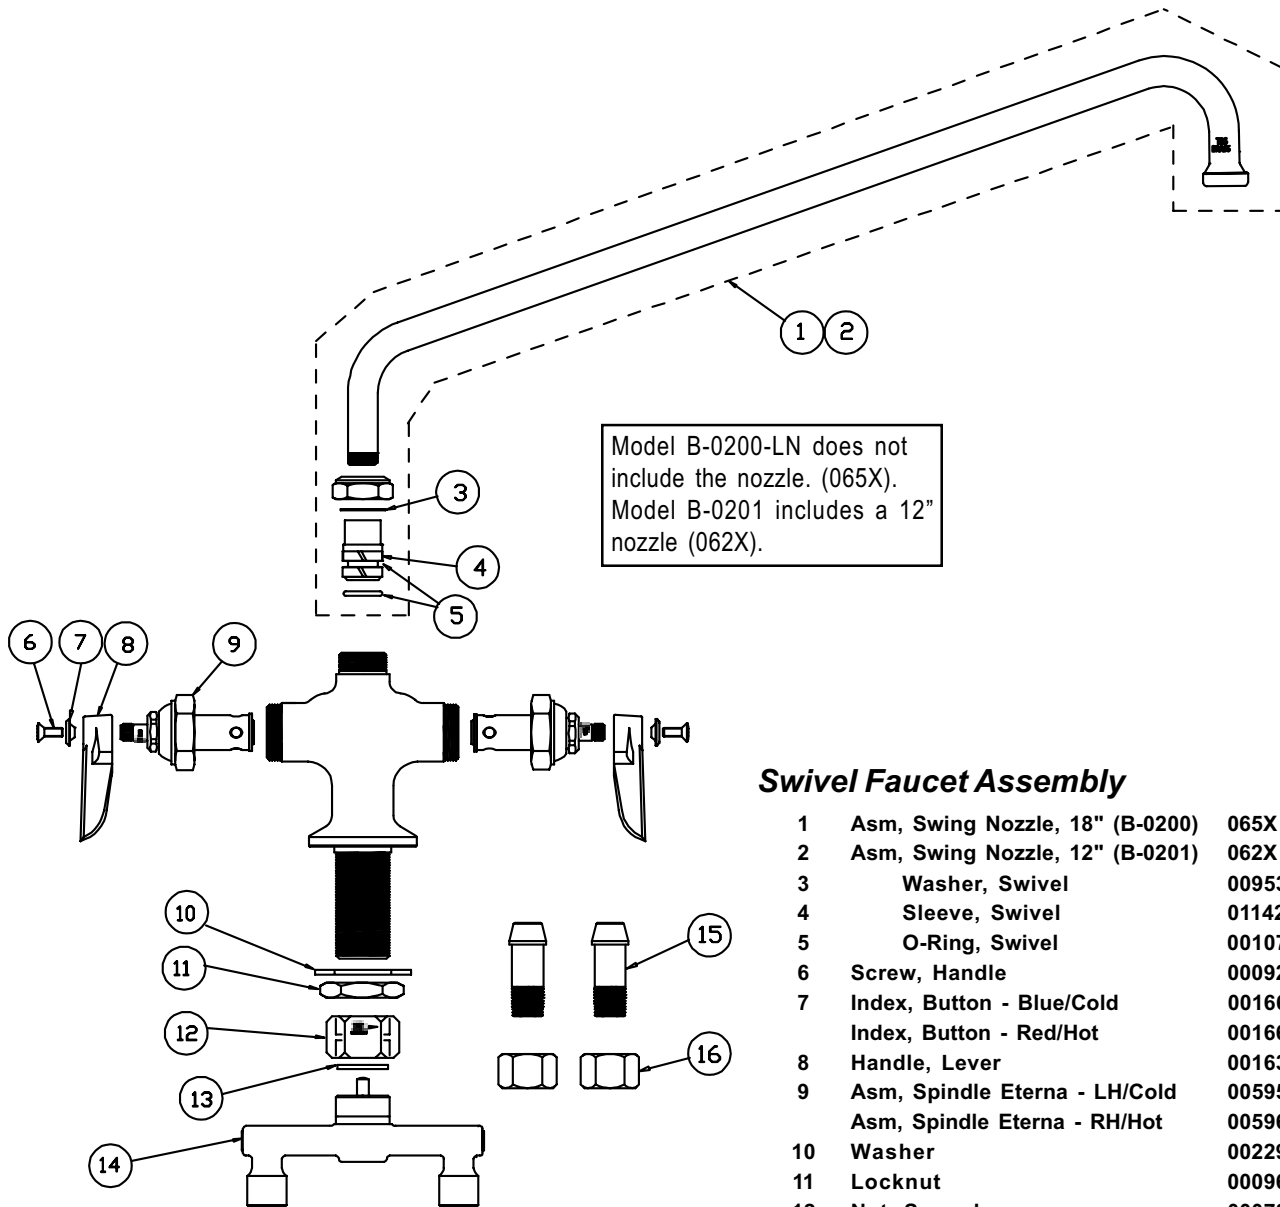

B-0200, B-0200-LN, B-0201

Model B-0200-LN does not include the nozzle. (065X).
 Model B-0201 includes a 12" nozzle (062X).

Swivel Faucet Assembly

| | | |
|----|---------------------------------|-----------|
| 1 | Asm, Swing Nozzle, 18" (B-0200) | 065X |
| 2 | Asm, Swing Nozzle, 12" (B-0201) | 062X |
| 3 | Washer, Swivel | 009538-45 |
| 4 | Sleeve, Swivel | 011429-45 |
| 5 | O-Ring, Swivel | 001074-45 |
| 6 | Screw, Handle | 000922-45 |
| 7 | Index, Button - Blue/Cold | 001660-45 |
| | Index, Button - Red/Hot | 001661-45 |
| 8 | Handle, Lever | 001638-45 |
| 9 | Asm, Spindle Eterna - LH/Cold | 005959-40 |
| | Asm, Spindle Eterna - RH/Hot | 005960-40 |
| 10 | Washer | 002290-45 |
| 11 | Locknut | 000965-45 |
| 12 | Nut, Spreader | 000736-20 |
| 13 | Gasket | 001041-45 |
| 14 | Asm, Spreader Unit | 002898-40 |
| 15 | Tailpiece | 001592-20 |
| 16 | Nut | 000958-20 |