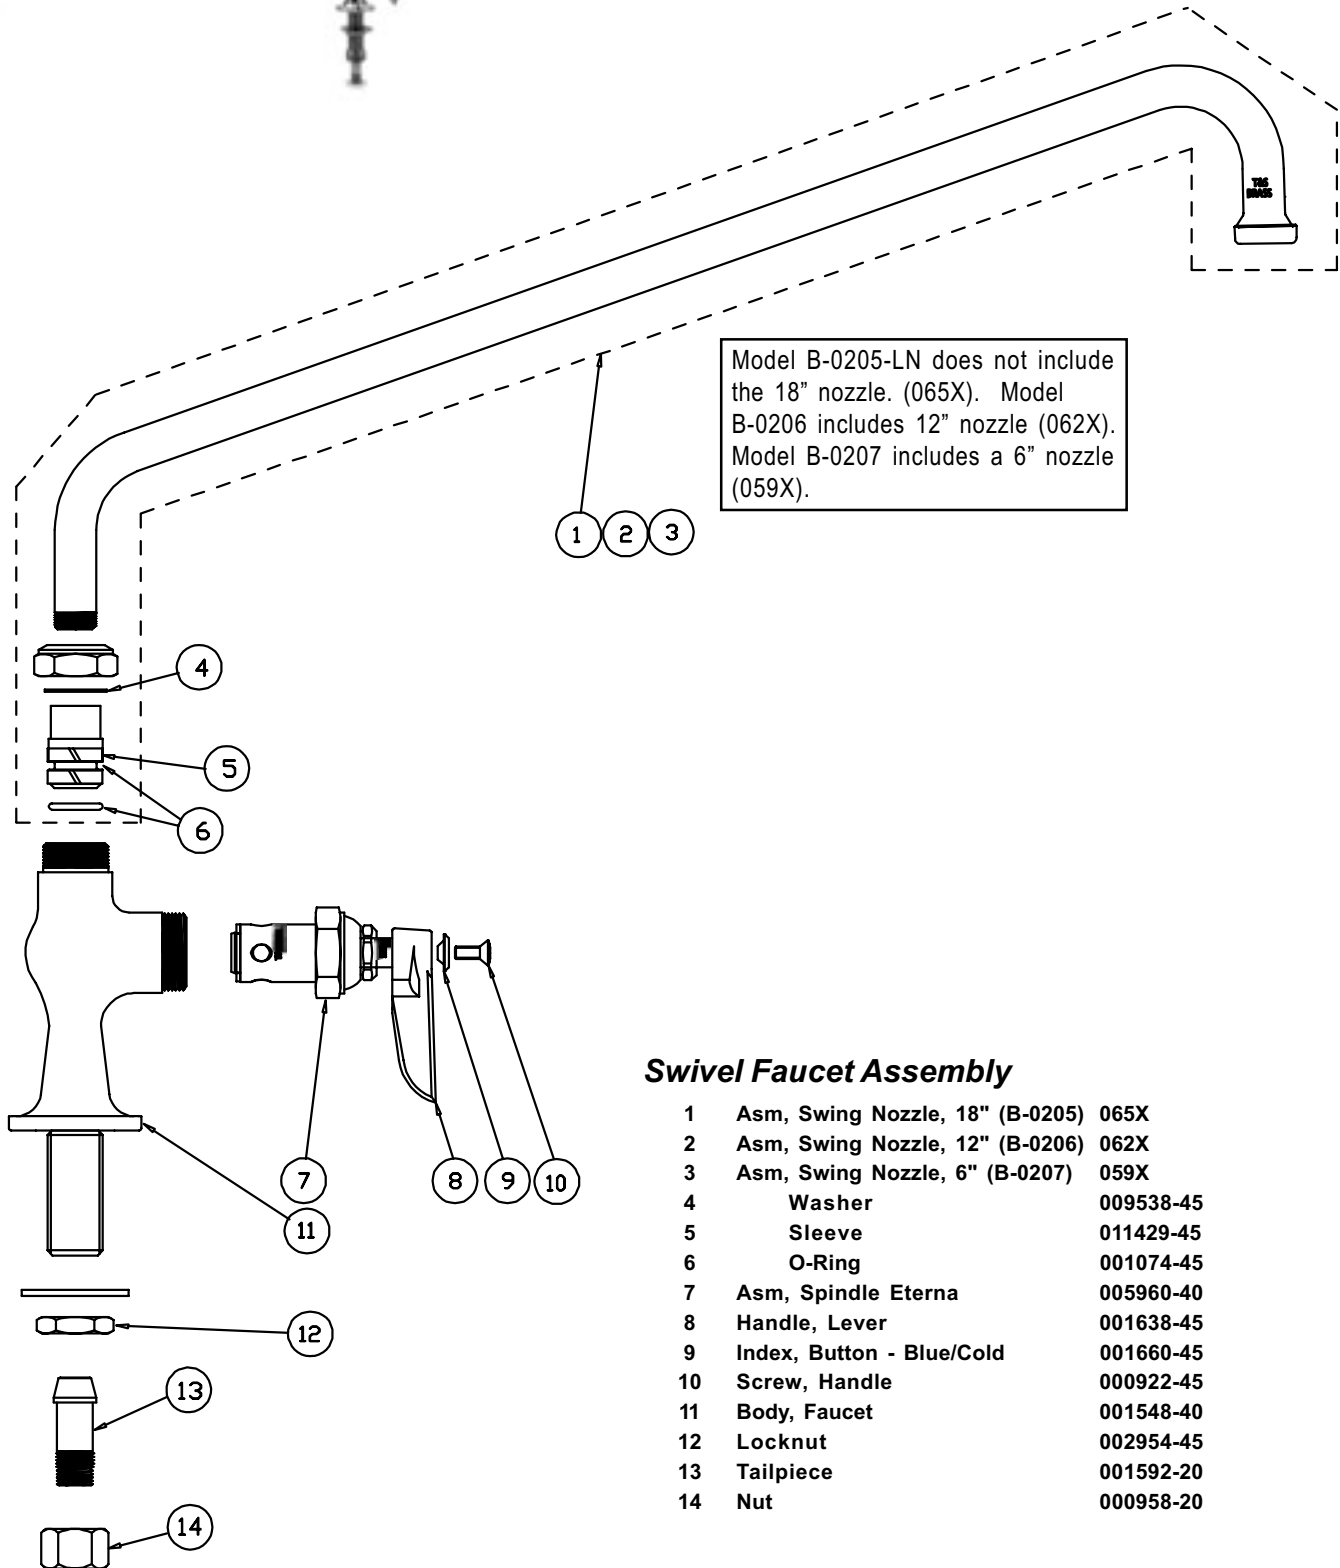

B-0205, B-0205-LN, B-0206, B-0207

Model B-0205-LN does not include the 18" nozzle. (065X). Model B-0206 includes 12" nozzle (062X). Model B-0207 includes a 6" nozzle (059X).

Swivel Faucet Assembly

1	Asm, Swing Nozzle, 18" (B-0205)	065X
2	Asm, Swing Nozzle, 12" (B-0206)	062X
3	Asm, Swing Nozzle, 6" (B-0207)	059X
4	Washer	009538-45
5	Sleeve	011429-45
6	O-Ring	001074-45
7	Asm, Spindle Eterna	005960-40
8	Handle, Lever	001638-45
9	Index, Button - Blue/Cold	001660-45
10	Screw, Handle	000922-45
11	Body, Faucet	001548-40
12	Locknut	002954-45
13	Tailpiece	001592-20
14	Nut	000958-20