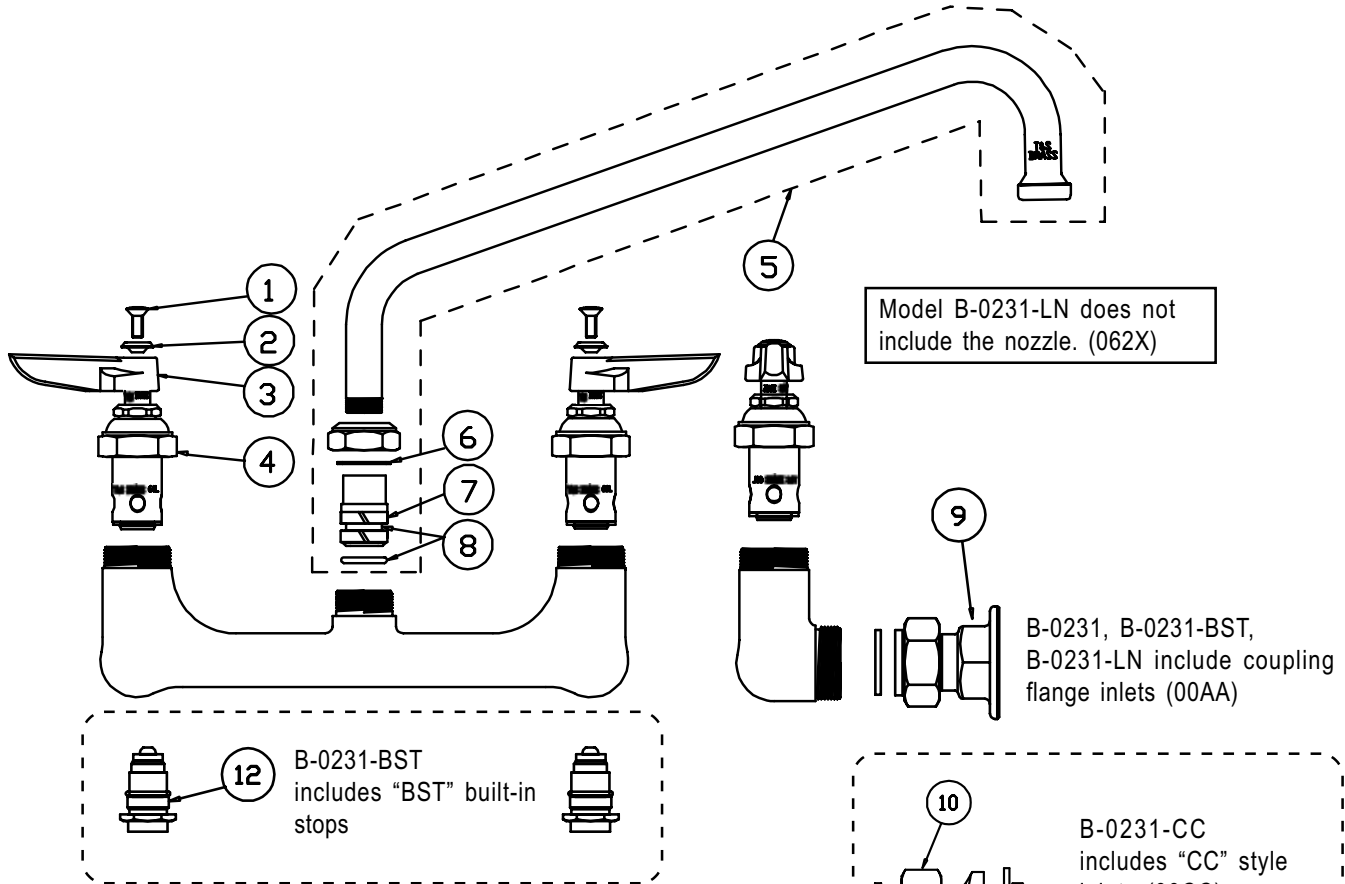

# B-0231, B-0231-BST, B-0231-CC, B-0231-EE, B-0231-LN

## Swivel Faucet Assembly

1	Screw, Lever Handle	000922-45
2	Index, Button, Blue/Cold	001660-45
	Index, Button, Red/Hot	001661-45
3	Handle, Lever	001638-45
4	Asm, Spindle Eterna - LH/Cold	005959-40
	Asm, Spindle Eterna - RH/Hot	005960-40
5	Asm, Swing Nozzle, 12"	062X
6	Washer, Swivel	009538-45
7	Sleeve	011429-45
8	O-Ring, Nozzle	001074-45
9	Asm, Coupling Flange (B-0231 & B-0231-LN)	002893-40
10	Asm, 'CC' Inlet (B-0231-CC)	00CC
11	Asm, Male 'EE' Inlet (B-0231-EE)	00EE
12	Asm, BST (B-0231-BST)	163A

Model B-0231-LN does not include the nozzle. (062X)

B-0231, B-0231-BST, B-0231-LN include coupling flange inlets (00AA)

B-0231-CC includes "CC" style inlets (00CC)

B-0231-EE includes "EE" style inlets (00EE)