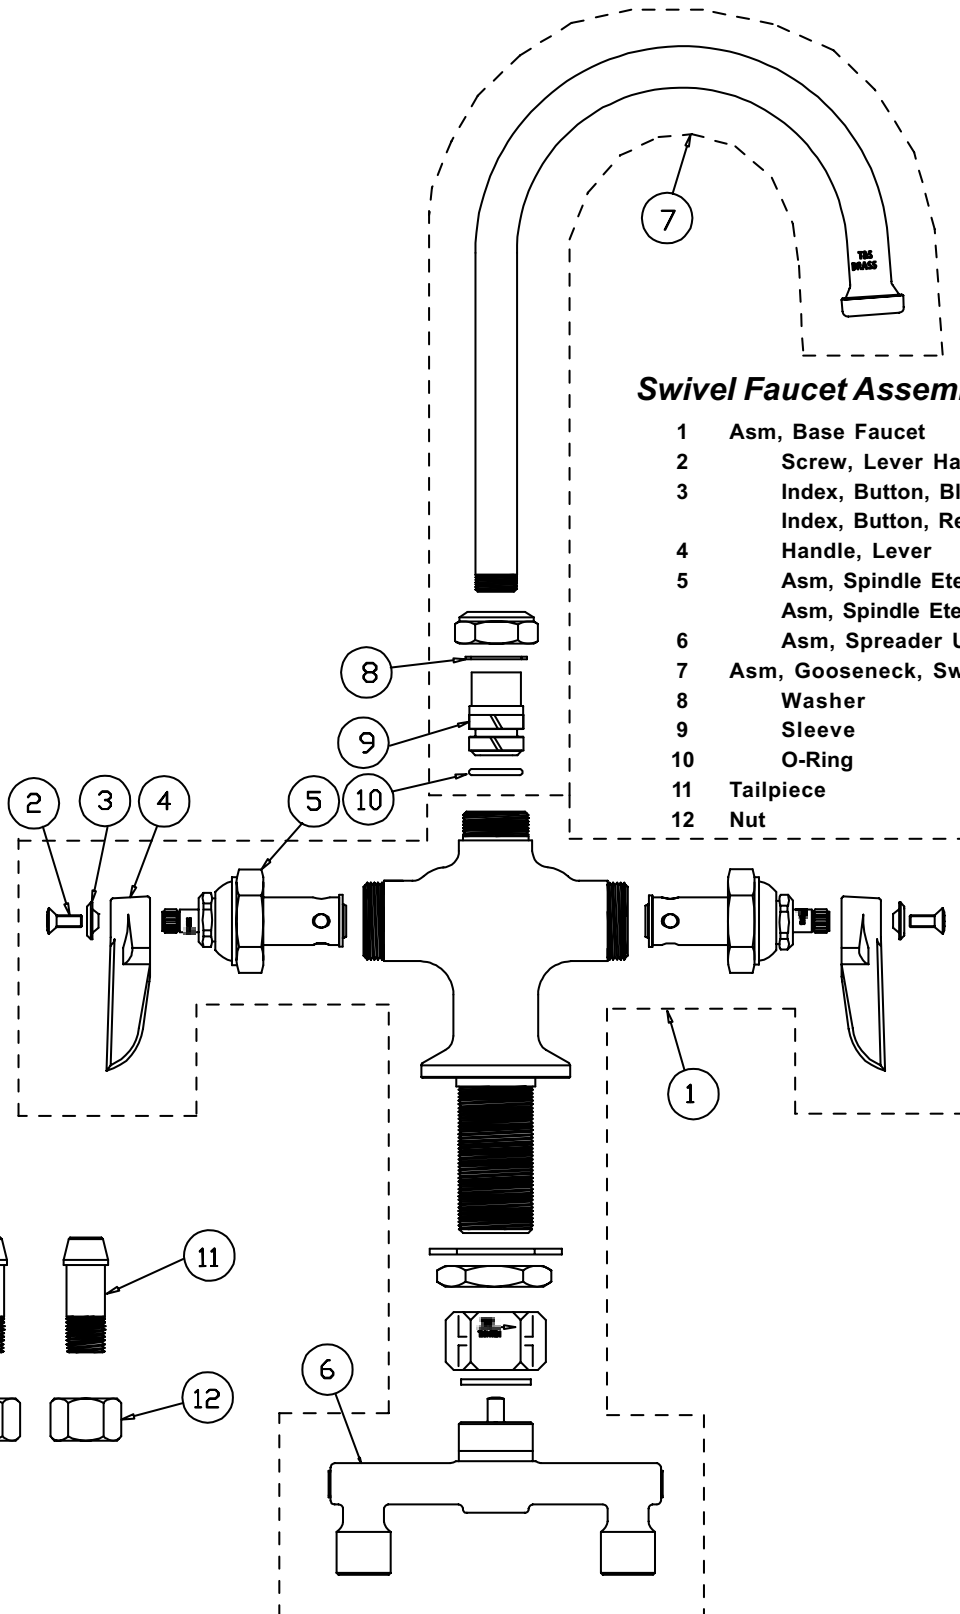

B-0290, B-0291

Faucet Assembly

1	Asm, Base Faucet	002840-40
2	Screw, Handle	000922-45
3	Index, Button, Blue/Cold	001660-45
	Index, Button, Red/Hot	001661-45
4	Handle, Kitchen 4-Arm	002521-45
5	Asm, Spindle - RH	006482-40
6	Seat	000764-20
7	Asm, Coupling Flange	002895-40
8	Elbow, NLT	000265-20
9	Locknut	000971-45
10	Asm, Nozzle, Swing, 12" (B-0290)	114X
	Asm, Nozzle, Swing, 18" (B-0291)	115X
11	Sleeve	000847-20
12	O-Ring, Yoke Center	001068-45

B-0300, B-0300-LN

Model B-0300-LN does not include the gooseneck or tip.
(000398-40 & 000681-25)

Rigid Faucet Assembly

1	Screw, Lever Handle	000922-45
2	Index, Button - Blue/Cold	001660-45
	Index, Button - Red/Hot	001661-45
3	Handle, Lever	001638-45
4	Asm, Spindle Eterna - LH/Cold	005959-40
	Asm, Spindle Eterna - RH/Hot	005960-40
5	Locknut, Shank	000965-45
6	Asm, Spreader Unit	002898-40
7	Goosneck (B-0300)	000398-40
8	Tip, Lab Faucet (B-0300)	000861-25
9	Tailpiece	001592-20
10	Nut	000958-20

B-0301

Swivel Faucet Assembly

- | | | |
|----|-------------------------------|-----------|
| 1 | Asm, Base Faucet | B-0200-LN |
| 2 | Screw, Lever Handle | 000922-45 |
| 3 | Index, Button, Blue/Cold | 001660-45 |
| | Index, Button, Red/Hot | 001661-45 |
| 4 | Handle, Lever | 001638-45 |
| 5 | Asm, Spindle Eterna - LH/Cold | 005959-40 |
| | Asm, Spindle Eterna - RH/Hot | 005960-40 |
| 6 | Asm, Spreader Unit | 002898-40 |
| 7 | Asm, Gooseneck, Swivel | 133X |
| 8 | Washer | 009538-45 |
| 9 | Sleeve | 011429-45 |
| 10 | O-Ring | 001074-45 |
| 11 | Tailpiece | 001592-20 |
| 12 | Nut | 000958-20 |

B-0305, B-0305-LN

Rigid Faucet Assembly

1	Gooseneck (B-0305)	000398-40
2	Tip, Lab Faucet (B-0305)	000861-25
3	Asm, Spindle Eterna - Hot	005960-40
4	Lever Handle, Blank	001638-45
5	Index, Button, Blue/Cold	001660-45
6	Screw, Lever Handle	000922-45
7	Asm, Faucet Body	001547-40
8	Lock Nut	002954-45
9	Tailpiece	001592-20
10	Nut	000958-20