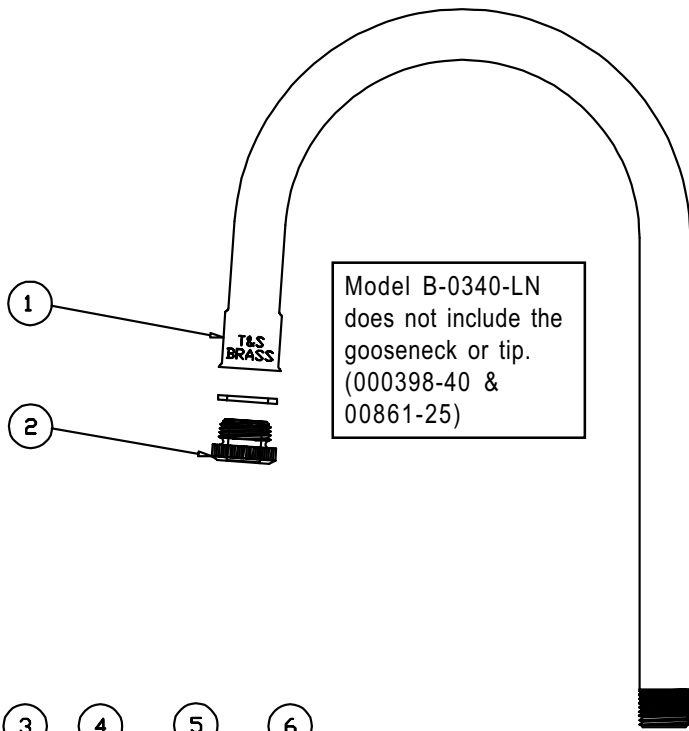

B-0340, B-0340-LN