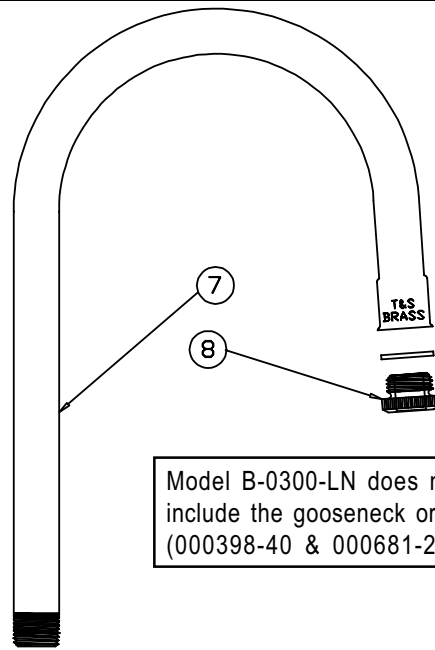

B-0290, B-0291

Faucet Assembly

1	Asm, Base Faucet	002840-40
2	Screw, Handle	000922-45
3	Index, Button, Blue/Cold	001660-45
	Index, Button, Red/Hot	001661-45
4	Handle, Kitchen 4-Arm	002521-45
5	Asm, Spindle - RH	006482-40
6	Seat	000764-20
7	Asm, Coupling Flange	002895-40
8	Elbow, NLT	000265-20
9	Locknut	000971-45
10	Asm, Nozzle, Swing, 12" (B-0290)	114X
	Asm, Nozzle, Swing, 18" (B-0291)	115X
11	Sleeve	000847-20
12	O-Ring, Yoke Center	001068-45

B-0300, B-0300-LN

Model B-0300-LN does not include the gooseneck or tip.
(000398-40 & 000681-25)

Rigid Faucet Assembly

1	Screw, Lever Handle	000922-45
2	Index, Button - Blue/Cold	001660-45
	Index, Button - Red/Hot	001661-45
3	Handle, Lever	001638-45
4	Asm, Spindle Eterna - LH/Cold	005959-40
	Asm, Spindle Eterna - RH/Hot	005960-40
5	Locknut, Shank	000965-45
6	Asm, Spreader Unit	002898-40
7	Goosneck (B-0300)	000398-40
8	Tip, Lab Faucet (B-0300)	000861-25
9	Tailpiece	001592-20
10	Nut	000958-20

B-0301

Swivel Faucet Assembly

- | | | |
|----|-------------------------------|-----------|
| 1 | Asm, Base Faucet | B-0200-LN |
| 2 | Screw, Lever Handle | 000922-45 |
| 3 | Index, Button, Blue/Cold | 001660-45 |
| | Index, Button, Red/Hot | 001661-45 |
| 4 | Handle, Lever | 001638-45 |
| 5 | Asm, Spindle Eterna - LH/Cold | 005959-40 |
| | Asm, Spindle Eterna - RH/Hot | 005960-40 |
| 6 | Asm, Spreader Unit | 002898-40 |
| 7 | Asm, Gooseneck, Swivel | 133X |
| 8 | Washer | 009538-45 |
| 9 | Sleeve | 011429-45 |
| 10 | O-Ring | 001074-45 |
| 11 | Tailpiece | 001592-20 |
| 12 | Nut | 000958-20 |