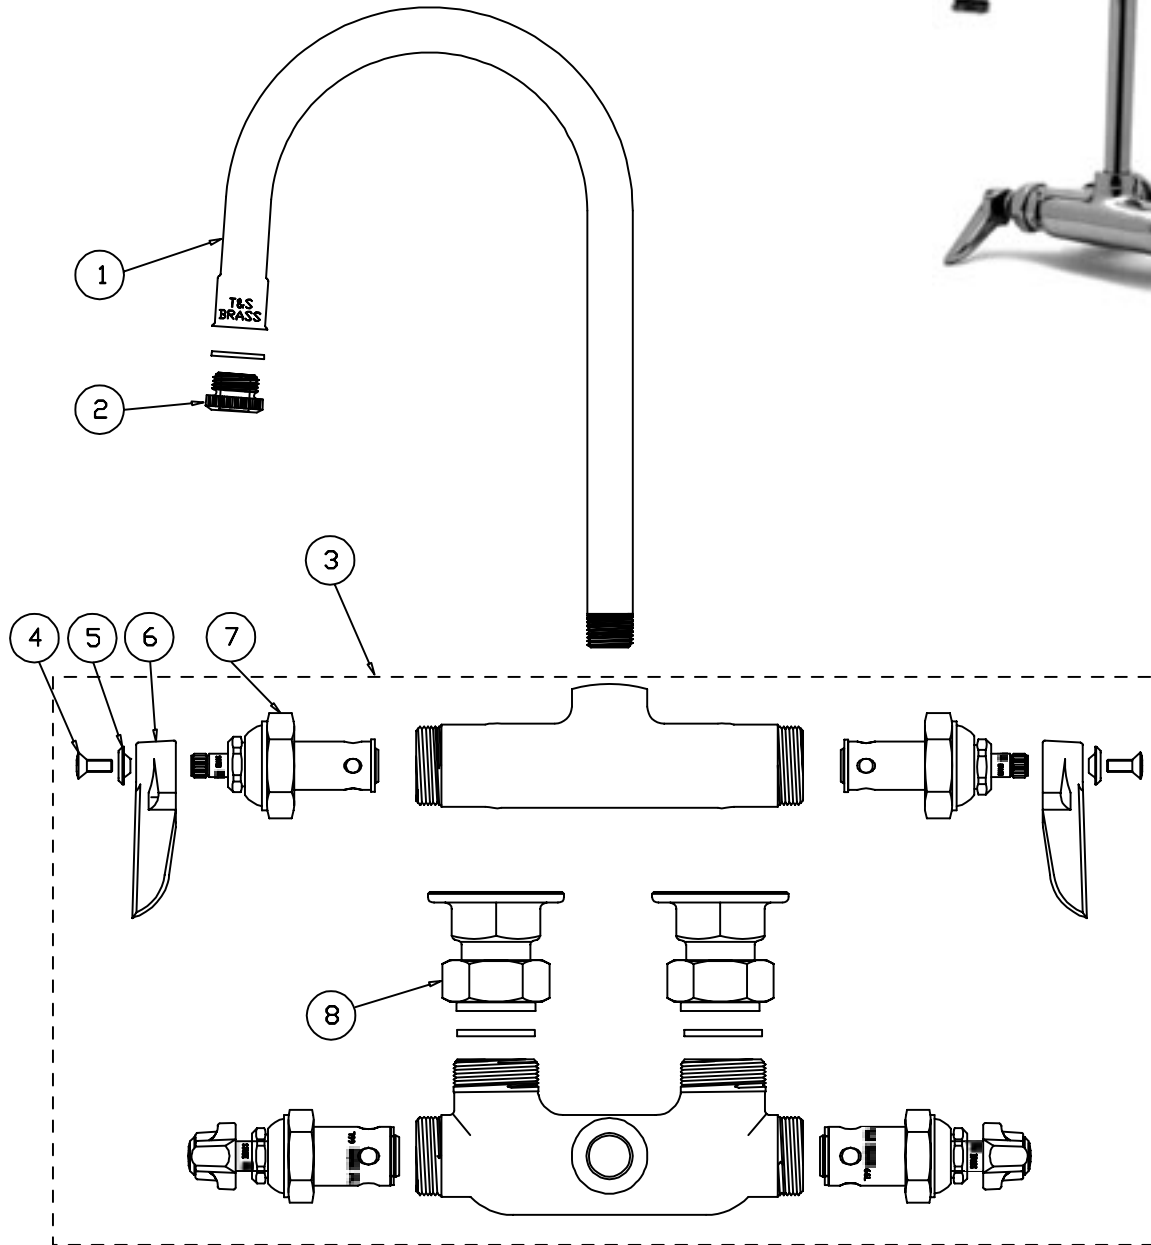

B-0340, B-0340-LN

Rigid Faucet Assembly

1	Gooseneck (B-0340)	000398-40
2	Tip, Gooseneck (B-0340)	000861-25
3	Screw, Handle	000922-45
4	Index, Button, Blue/Cold	001660-45
	Index, Button, Red/Hot	001661-45
5	Handle, Lever	001638-45
6	Asm, Spindle Eterna - Cold	005959-40
	Asm, Spindle Eterna - Hot	005960-40
7	Asm, 'GG' Flange	00GG

B-0342

Faucet Assembly

1	Gooseneck	000398-40
2	Tip, Gooseneck	000861-25
3	Asm, Base Faucet	B-0342-LN
4	Screw, Handle	000922-45
5	Index, Button, Blue/Cold	001660-45
	Index, Button, Red/Hot	001661-45
6	Handle, Lever	001638-45
7	Asm, Spindle Eterna - Co	005959-40
	Asm, Spindle Eterna - Ho	005960-40
8	Asm, 'FE' Flange	005937-40

B-0345

Faucet Assembly

1	Gooseneck	000398-40
2	Tip	000861-25
3	Asm, Base Faucet	B-0345-LN
4	Screw, Handle	000922-45
5	Index, Button, Blue/Cold	001660-45
	Index, Button, Red/Hot	001661-45
6	Handle, Lever	001638-45
7	Asm, Spindle Eterna - Col	005959-40
	Asm, Spindle Eterna - Hot	005960-40
8	Asm, Coupling Flange	002893-40

B-0346

Faucet Assembly

1	Asm, Gooseneck, Swivel	133X
2	Washer, Swivel	009538-45
3	Sleeve, Swivel	011429-45
4	O-Ring, Swivel	001074-45
5	Asm, Base Faucet	002836-40
6	Screw, Handle	000922-45
7	Index, Button, Blue/Cold	001660-45
	Index, Button, Red/Hot	001661-45
8	Handle, Lever	001638-45
9	Asm, Spindle Eterna - Col	005959-40
	Asm, Spindle Eterna - Hot	005960-40
10	Asm, Coupling Flange	002893-40