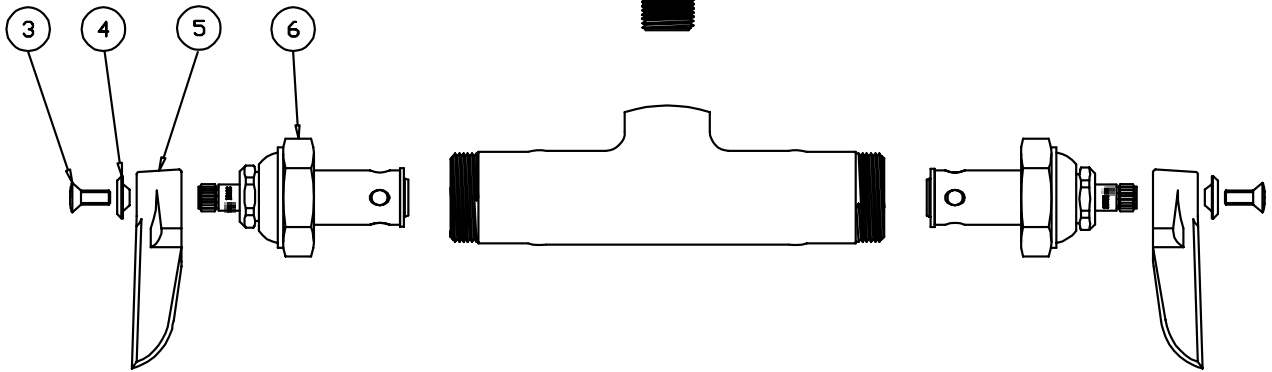

Rigid Faucet Assembly

1	Gooseneck (B-0340)	000398-40
2	Tip, Gooseneck (B-0340)	000861-25
3	Screw, Handle	000922-45
4	Index, Button, Blue/Cold	001660-45
	Index, Button, Red/Hot	001661-45
5	Handle, Lever	001638-45
6	Asm, Spindle Eterna - Cold	005959-40
	Asm, Spindle Eterna - Hot	005960-40
7	Asm, 'GG' Flange	00GG