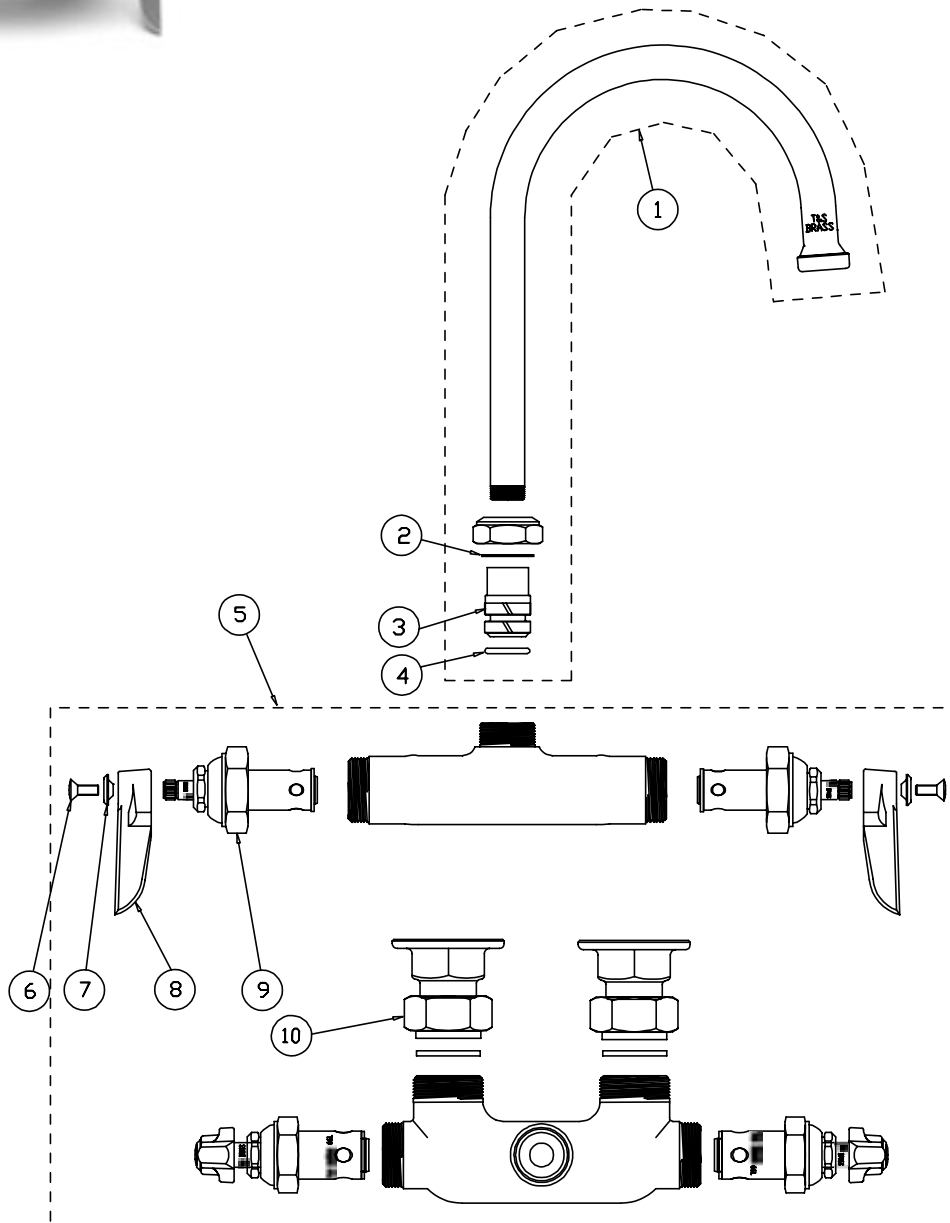

B-0342

Faucet Assembly

1	Gooseneck	000398-40
2	Tip, Gooseneck	000861-25
3	Asm, Base Faucet	B-0342-LN
4	Screw, Handle	000922-45
5	Index, Button, Blue/Cold	001660-45
	Index, Button, Red/Hot	001661-45
6	Handle, Lever	001638-45
7	Asm, Spindle Eterna - Co	005959-40
	Asm, Spindle Eterna - Ho	005960-40
8	Asm, 'FE' Flange	005937-40

B-0345

Faucet Assembly

1	Gooseneck	000398-40
2	Tip	000861-25
3	Asm, Base Faucet	B-0345-LN
4	Screw, Handle	000922-45
5	Index, Button, Blue/Cold	001660-45
	Index, Button, Red/Hot	001661-45
6	Handle, Lever	001638-45
7	Asm, Spindle Eterna - Col	005959-40
	Asm, Spindle Eterna - Hot	005960-40
8	Asm, Coupling Flange	002893-40

B-0346

Faucet Assembly

1	Asm, Gooseneck, Swivel	133X
2	Washer, Swivel	009538-45
3	Sleeve, Swivel	011429-45
4	O-Ring, Swivel	001074-45
5	Asm, Base Faucet	002836-40
6	Screw, Handle	000922-45
7	Index, Button, Blue/Cold	001660-45
	Index, Button, Red/Hot	001661-45
8	Handle, Lever	001638-45
9	Asm, Spindle Eterna - Col	005959-40
	Asm, Spindle Eterna - Hot	005960-40
10	Asm, Coupling Flange	002893-40