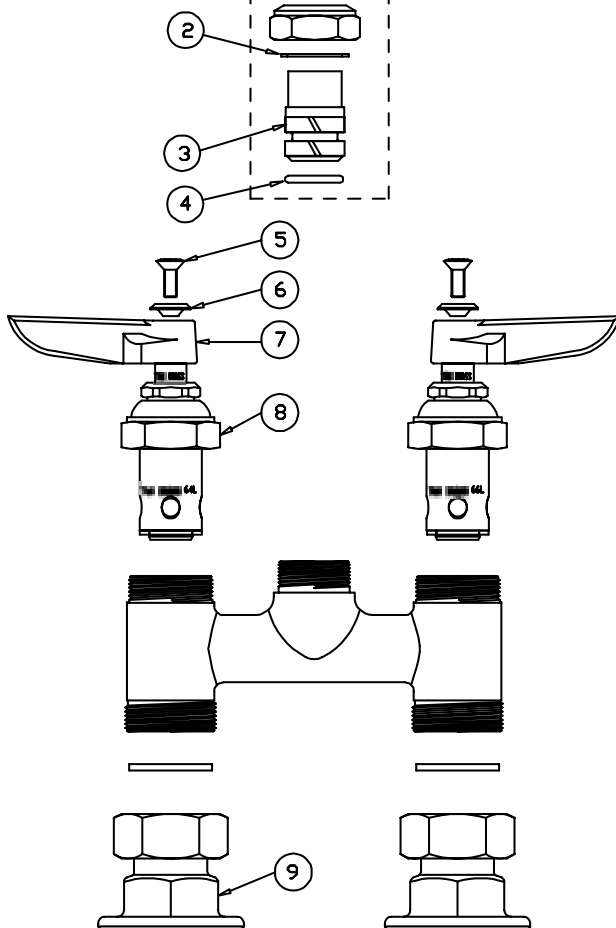

B-0320, B-0320-LN

Deck Mixing Faucet Assembly

1	Asm, Coupling Flange	002893-40
2	Screw, Handle	000922-45
3	Index, Button, Blue/Cold	001660-45
	Index, Button, Red/Hot	001661-45
4	Handle, Kitchen 4-Arm	002521-45
5	Asm, Spindle Eterna - Cold	005959-40
	Asm, Spindle Eterna - Hot	005960-40
6	Gooseneck (B-0320)	000398-40
7	Tip, Gooseneck (B-0320)	000861-25

B-0325, B-0325-LN

Model B-0325-LN does not include the gooseneck. (133X)

Deck Mixing Faucet Assembly

- | | | |
|---|-------------------------------------|-----------|
| 1 | Asm, Gooseneck, Swivel (B-032 133X) | |
| 2 | Washer | 009538-45 |
| 3 | Sleeve | 011429-45 |
| 4 | O-Ring | 001074-45 |
| 5 | Screw, Handle | 000922-45 |
| 6 | Index, Button, Blue/Cold | 001660-45 |
| | Index, Button, Red/Hot | 001661-45 |
| 7 | Handle, Lever | 001638-45 |
| 8 | Asm, Spindle Eterna - Cold | 005959-40 |
| | Asm, Spindle Eterna - Hot | 005960-40 |
| 9 | Asm, Coupling Flange | 002893-40 |