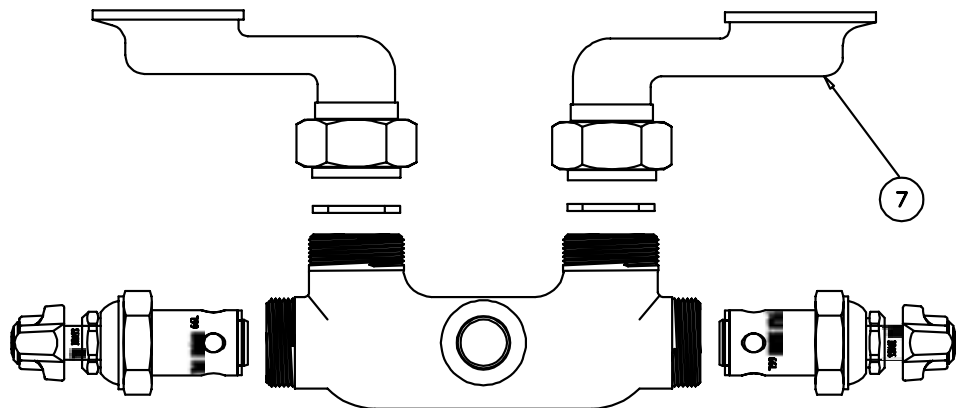

Rigid Faucet Assembly

1	Gooseneck (B-0340)	000398-40
2	Tip, Gooseneck (B-0340)	000861-25
3	Screw, Handle	000922-45
4	Index, Button, Blue/Cold	001660-45
	Index, Button, Red/Hot	001661-45
5	Handle, Lever	001638-45
6	Asm, Spindle Eterna - Cold	005959-40
	Asm, Spindle Eterna - Hot	005960-40
7	Asm, 'GG' Flange	00GG