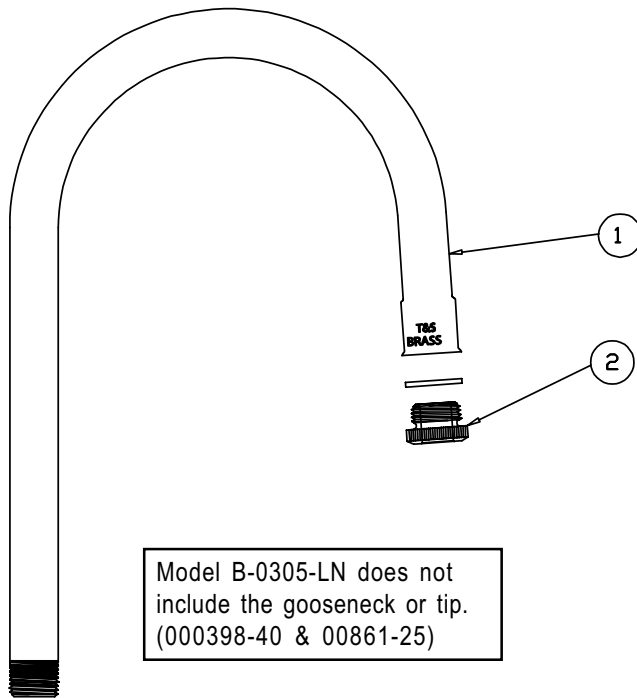

B-0290, B-0291

Faucet Assembly

1	Asm, Base Faucet	002840-40
2	Screw, Handle	000922-45
3	Index, Button, Blue/Cold	001660-45
	Index, Button, Red/Hot	001661-45
4	Handle, Kitchen 4-Arm	002521-45
5	Asm, Spindle - RH	006482-40
6	Seat	000764-20
7	Asm, Coupling Flange	002895-40
8	Elbow, NLT	000265-20
9	Locknut	000971-45
10	Asm, Nozzle, Swing, 12" (B-0290)	114X
	Asm, Nozzle, Swing, 18" (B-0291)	115X
11	Sleeve	000847-20
12	O-Ring, Yoke Center	001068-45

B-0300, B-0300-LN

Model B-0300-LN does not include the gooseneck or tip.
(000398-40 & 000681-25)

Rigid Faucet Assembly

1	Screw, Lever Handle	000922-45
2	Index, Button - Blue/Cold	001660-45
	Index, Button - Red/Hot	001661-45
3	Handle, Lever	001638-45
4	Asm, Spindle Eterna - LH/Cold	005959-40
	Asm, Spindle Eterna - RH/Hot	005960-40
5	Locknut, Shank	000965-45
6	Asm, Spreader Unit	002898-40
7	Goosneck (B-0300)	000398-40
8	Tip, Lab Faucet (B-0300)	000861-25
9	Tailpiece	001592-20
10	Nut	000958-20

B-0301

Swivel Faucet Assembly

- | | | |
|----|-------------------------------|-----------|
| 1 | Asm, Base Faucet | B-0200-LN |
| 2 | Screw, Lever Handle | 000922-45 |
| 3 | Index, Button, Blue/Cold | 001660-45 |
| | Index, Button, Red/Hot | 001661-45 |
| 4 | Handle, Lever | 001638-45 |
| 5 | Asm, Spindle Eterna - LH/Cold | 005959-40 |
| | Asm, Spindle Eterna - RH/Hot | 005960-40 |
| 6 | Asm, Spreader Unit | 002898-40 |
| 7 | Asm, Gooseneck, Swivel | 133X |
| 8 | Washer | 009538-45 |
| 9 | Sleeve | 011429-45 |
| 10 | O-Ring | 001074-45 |
| 11 | Tailpiece | 001592-20 |
| 12 | Nut | 000958-20 |

B-0305, B-0305-LN

Rigid Faucet Assembly

1	Gooseneck (B-0305)	000398-40
2	Tip, Lab Faucet (B-0305)	000861-25
3	Asm, Spindle Eterna - Hot	005960-40
4	Lever Handle, Blank	001638-45
5	Index, Button, Blue/Cold	001660-45
6	Screw, Lever Handle	000922-45
7	Asm, Faucet Body	001547-40
8	Lock Nut	002954-45
9	Tailpiece	001592-20
10	Nut	000958-20