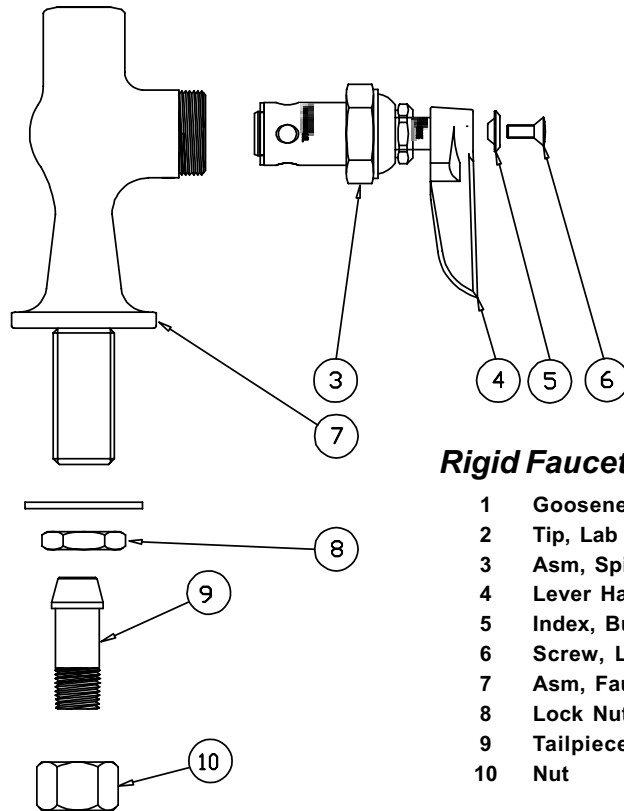

B-0300, B-0300-LN

Model B-0300-LN does not include the gooseneck or tip.
(000398-40 & 000681-25)

Rigid Faucet Assembly

1	Screw, Lever Handle	000922-45
2	Index, Button - Blue/Cold	001660-45
	Index, Button - Red/Hot	001661-45
3	Handle, Lever	001638-45
4	Asm, Spindle Eterna - LH/Cold	005959-40
	Asm, Spindle Eterna - RH/Hot	005960-40
5	Locknut, Shank	000965-45
6	Asm, Spreader Unit	002898-40
7	Goosneck (B-0300)	000398-40
8	Tip, Lab Faucet (B-0300)	000861-25
9	Tailpiece	001592-20
10	Nut	000958-20

B-0301

Swivel Faucet Assembly

- | | | |
|----|-------------------------------|-----------|
| 1 | Asm, Base Faucet | B-0200-LN |
| 2 | Screw, Lever Handle | 000922-45 |
| 3 | Index, Button, Blue/Cold | 001660-45 |
| | Index, Button, Red/Hot | 001661-45 |
| 4 | Handle, Lever | 001638-45 |
| 5 | Asm, Spindle Eterna - LH/Cold | 005959-40 |
| | Asm, Spindle Eterna - RH/Hot | 005960-40 |
| 6 | Asm, Spreader Unit | 002898-40 |
| 7 | Asm, Gooseneck, Swivel | 133X |
| 8 | Washer | 009538-45 |
| 9 | Sleeve | 011429-45 |
| 10 | O-Ring | 001074-45 |
| 11 | Tailpiece | 001592-20 |
| 12 | Nut | 000958-20 |

B-0305, B-0305-LN

Rigid Faucet Assembly

1	Gooseneck (B-0305)	000398-40
2	Tip, Lab Faucet (B-0305)	000861-25
3	Asm, Spindle Eterna - Hot	005960-40
4	Lever Handle, Blank	001638-45
5	Index, Button, Blue/Cold	001660-45
6	Screw, Lever Handle	000922-45
7	Asm, Faucet Body	001547-40
8	Lock Nut	002954-45
9	Tailpiece	001592-20
10	Nut	000958-20