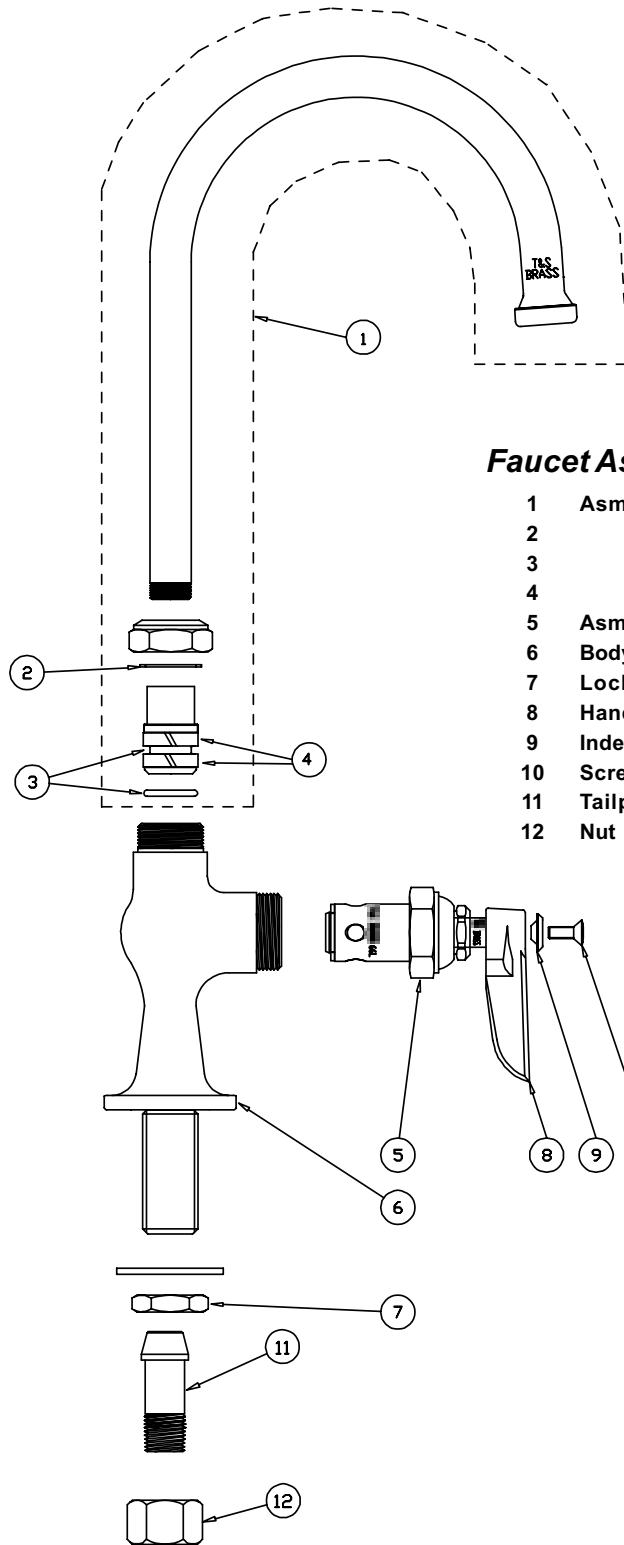

B-0306

Faucet Assembly

1	Asm, Gooseneck, Swivel	133X
2	Washer	009538-45
3	Sleeve	011429-45
4	O-Ring	001074-45
5	Asm, Spindle Eterna	005960-40
6	Body, Faucet	B-0200-LN
7	Locknut	002954-45
8	Handle, Lever	001638-45
9	Index, Button - Blue/Cold	001660-45
10	Screw, Handle	000922-45
11	Tailpiece	001592-20
12	Nut	000958-20