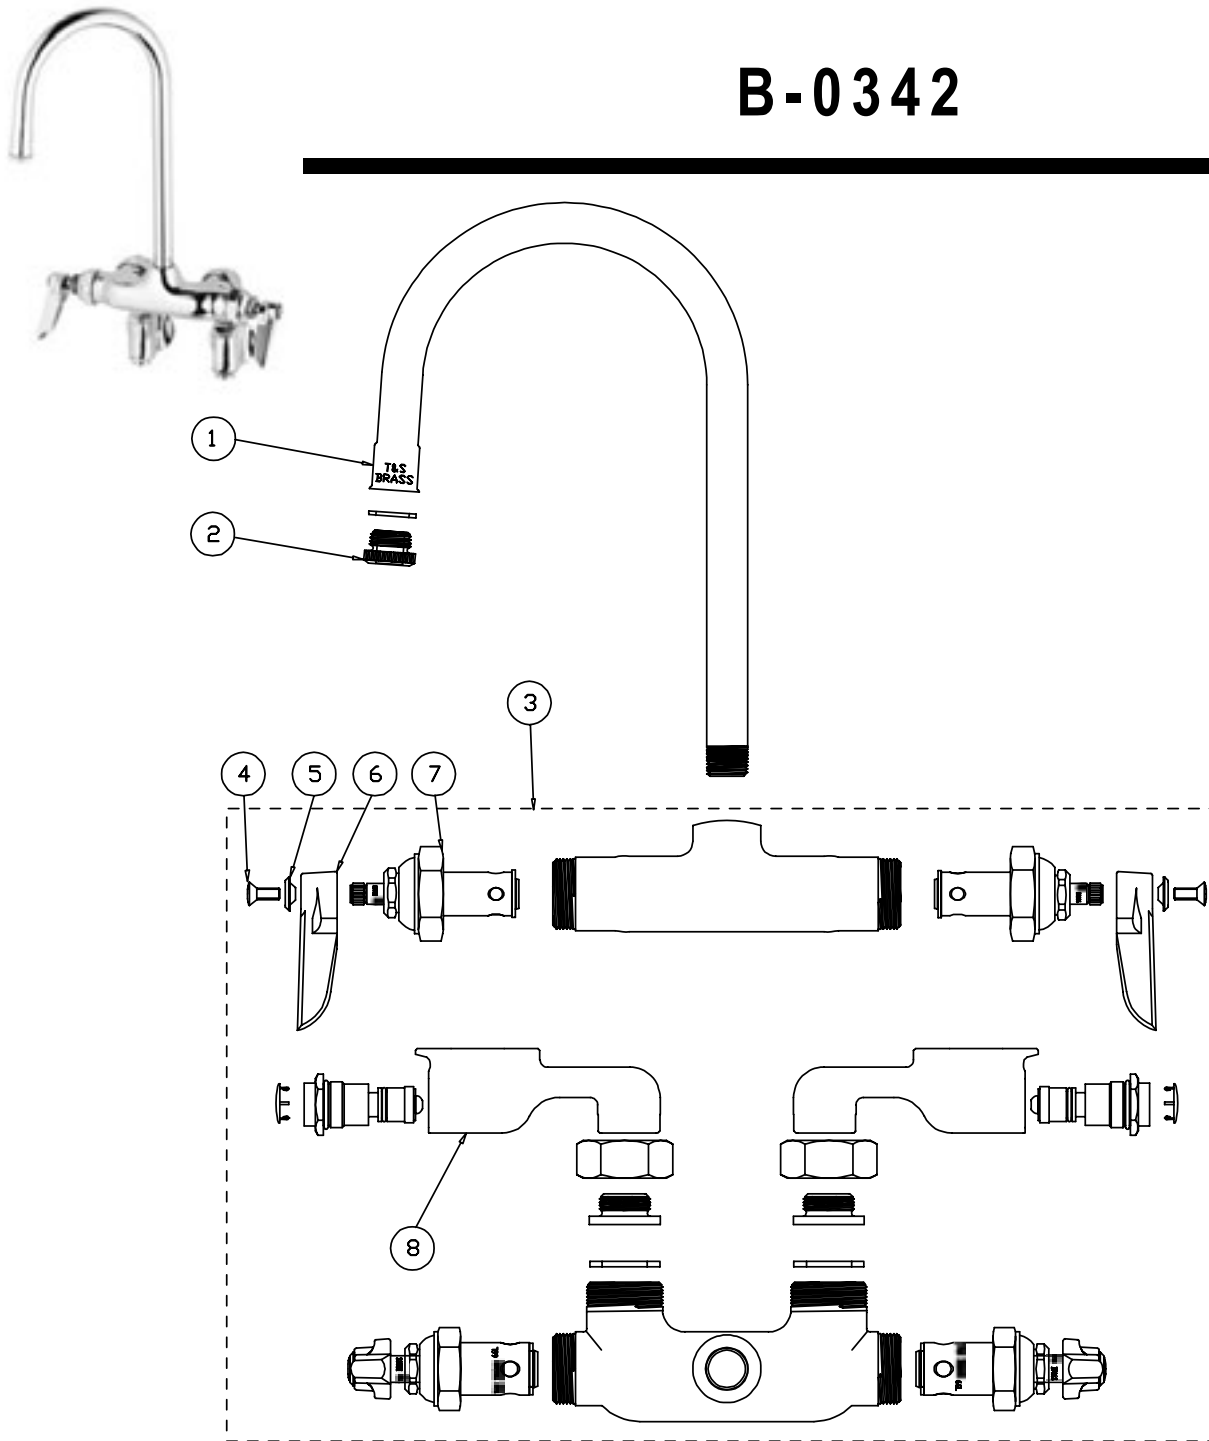

B-0330, B-0330-LN

Rigid Faucet Assembly

1	Screw, Handle	000922-45
2	Index, Button - Blue/Cold	001660-45
	Index, Button - Red/Hot	001661-45
3	Handle, Lever	001638-45
4	Asm, Spindle Eterna - Cold	005959-40
	Asm, Spindle Eterna - Hot	005960-40
5	Asm, Coupling Flange	002893-40
6	Gooseneck (B-0330)	000398-40
7	Tip, Gooseneck (B-0330)	000861-25

B-0340, B-0340-LN

Rigid Faucet Assembly

1	Gooseneck (B-0340)	000398-40
2	Tip, Gooseneck (B-0340)	000861-25
3	Screw, Handle	000922-45
4	Index, Button, Blue/Cold	001660-45
	Index, Button, Red/Hot	001661-45
5	Handle, Lever	001638-45
6	Asm, Spindle Eterna - Cold	005959-40
	Asm, Spindle Eterna - Hot	005960-40
7	Asm, 'GG' Flange	00GG

B-0342

Faucet Assembly

1	Gooseneck	000398-40
2	Tip, Gooseneck	000861-25
3	Asm, Base Faucet	B-0342-LN
4	Screw, Handle	000922-45
5	Index, Button, Blue/Cold	001660-45
	Index, Button, Red/Hot	001661-45
6	Handle, Lever	001638-45
7	Asm, Spindle Eterna - Co	005959-40
	Asm, Spindle Eterna - Ho	005960-40
8	Asm, 'FE' Flange	005937-40

B-0345

Faucet Assembly

1	Gooseneck	000398-40
2	Tip	000861-25
3	Asm, Base Faucet	B-0345-LN
4	Screw, Handle	000922-45
5	Index, Button, Blue/Cold	001660-45
	Index, Button, Red/Hot	001661-45
6	Handle, Lever	001638-45
7	Asm, Spindle Eterna - Col	005959-40
	Asm, Spindle Eterna - Hot	005960-40
8	Asm, Coupling Flange	002893-40