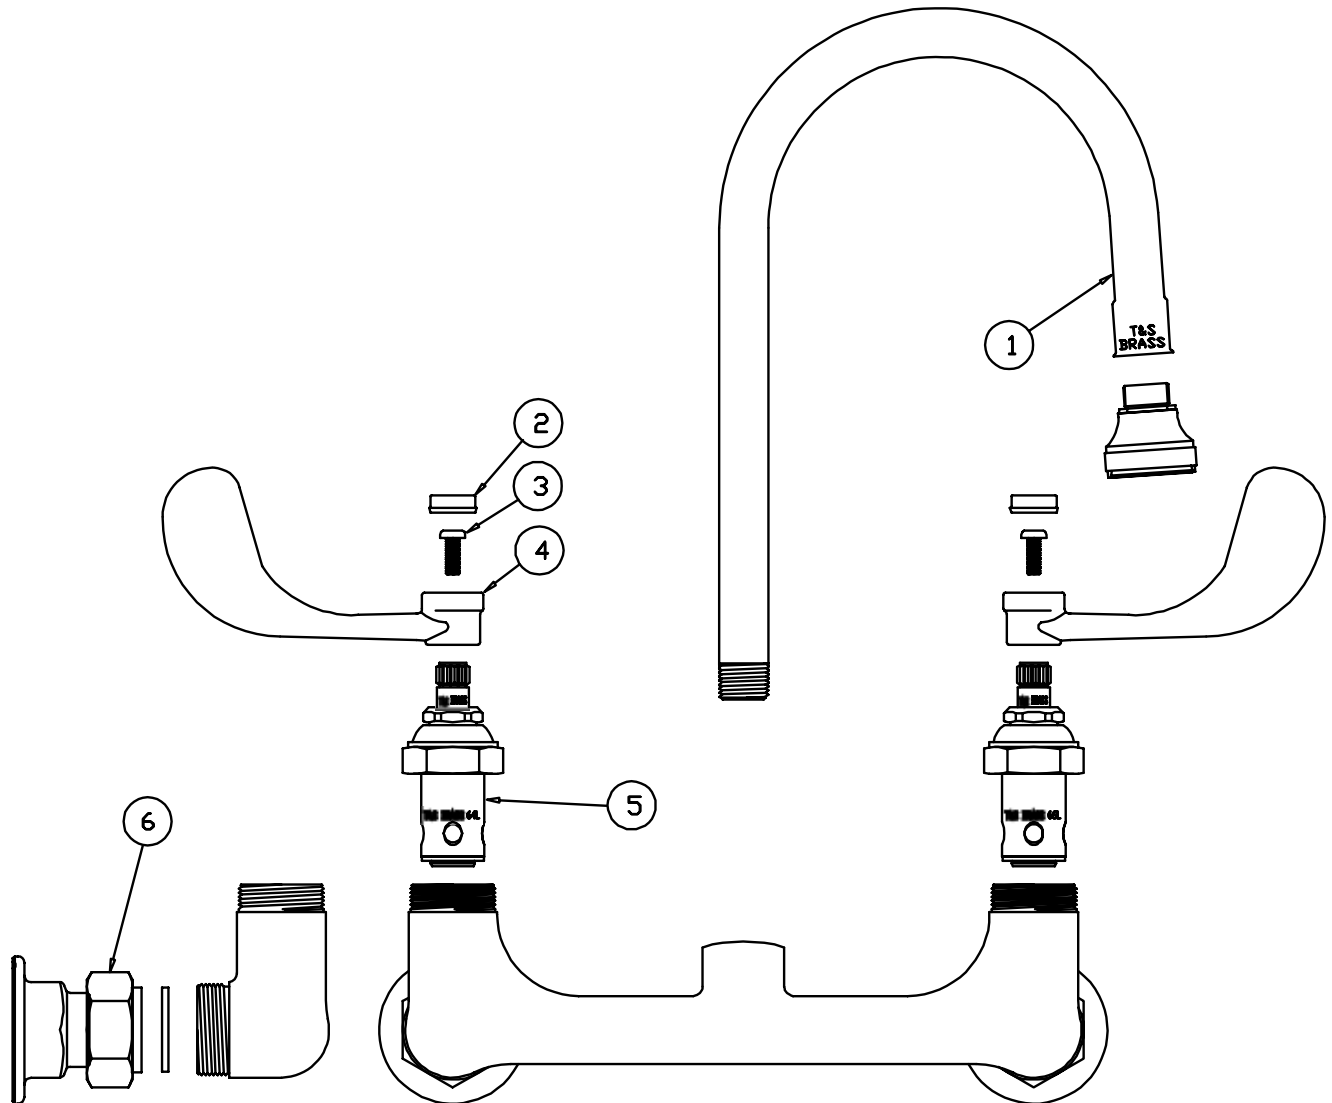

B-0345

Faucet Assembly

1	Gooseneck	000398-40
2	Tip	000861-25
3	Asm, Base Faucet	B-0345-LN
4	Screw, Handle	000922-45
5	Index, Button, Blue/Cold	001660-45
	Index, Button, Red/Hot	001661-45
6	Handle, Lever	001638-45
7	Asm, Spindle Eterna - Col	005959-40
	Asm, Spindle Eterna - Hot	005960-40
8	Asm, Coupling Flange	002893-40

B-0346

Faucet Assembly

1	Asm, Gooseneck, Swivel	133X
2	Washer, Swivel	009538-45
3	Sleeve, Swivel	011429-45
4	O-Ring, Swivel	001074-45
5	Asm, Base Faucet	002836-40
6	Screw, Handle	000922-45
7	Index, Button, Blue/Cold	001660-45
	Index, Button, Red/Hot	001661-45
8	Handle, Lever	001638-45
9	Asm, Spindle Eterna - Col	005959-40
	Asm, Spindle Eterna - Hot	005960-40
10	Asm, Coupling Flange	002893-40

B-0350-04

Surgical Sink Faucet Assembly

1	Gooseneck	120X
2	Index, Snap-In, Blue/Cold	001686-45
	Index, Snap-In, Red/Hot	001194-45
3	Screw, Handle	000925-45
4	Handle, Wrist Action 4"	000078-40
5	Asm, Spindle Eterna BWH - Cold	006009-40
	Asm, Spindle Eterna BWH - Hot	006010-40
6	Asm, Coupling Flange	002893-40

B-0352-04

Surgical Sink Faucet Assembly

1	Screw, Handle	000925-45
2	Index, Snap-In, Blue/Cold	001686-45
	Index, Snap-In, Red/Hot	001194-45
3	Handle, Wrist Action 4"	000078-40
4	Asm, Spindle BWH Eterna - Cold	006009-40
	Asm, Spindle BWH Eterna - Hot	006010-40
5	Asm, Coupling Flange	002893-40
6	Gooseneck	120X
7	Asm, BST	163A