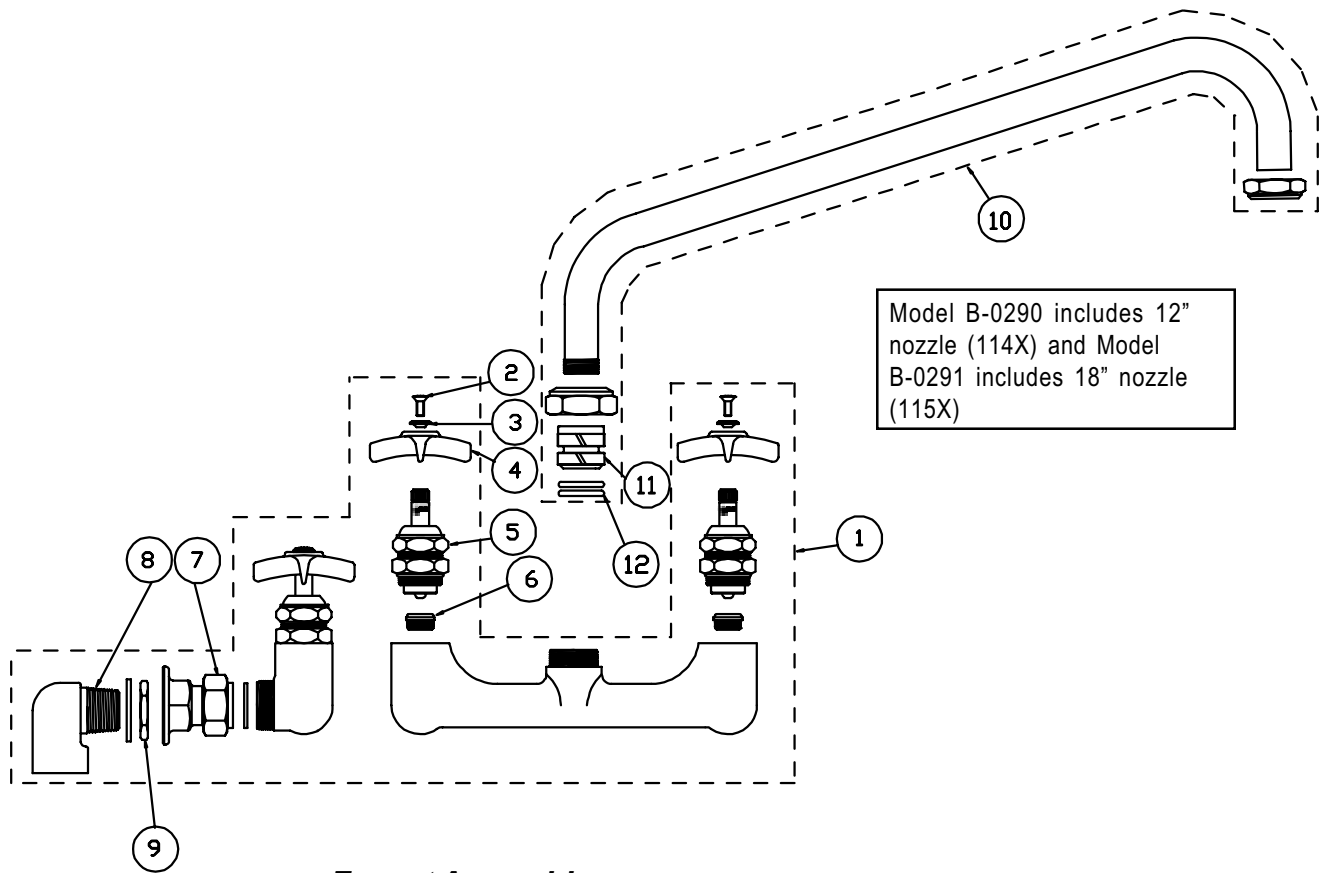

B-0290, B-0291

Faucet Assembly

1	Asm, Base Faucet	002840-40
2	Screw, Handle	000922-45
3	Index, Button, Blue/Cold	001660-45
	Index, Button, Red/Hot	001661-45
4	Handle, Kitchen 4-Arm	002521-45
5	Asm, Spindle - RH	006482-40
6	Seat	000764-20
7	Asm, Coupling Flange	002895-40
8	Elbow, NLT	000265-20
9	Locknut	000971-45
10	Asm, Nozzle, Swing, 12" (B-0290)	114X
	Asm, Nozzle, Swing, 18" (B-0291)	115X
11	Sleeve	000847-20
12	O-Ring, Yoke Center	001068-45

B-0300, B-0300-LN

Model B-0300-LN does not include the gooseneck or tip.
(000398-40 & 000681-25)

Rigid Faucet Assembly

1	Screw, Lever Handle	000922-45
2	Index, Button - Blue/Cold	001660-45
	Index, Button - Red/Hot	001661-45
3	Handle, Lever	001638-45
4	Asm, Spindle Eterna - LH/Cold	005959-40
	Asm, Spindle Eterna - RH/Hot	005960-40
5	Locknut, Shank	000965-45
6	Asm, Spreader Unit	002898-40
7	Goosneck (B-0300)	000398-40
8	Tip, Lab Faucet (B-0300)	000861-25
9	Tailpiece	001592-20
10	Nut	000958-20

B-0301

Swivel Faucet Assembly

- | | | |
|----|-------------------------------|-----------|
| 1 | Asm, Base Faucet | B-0200-LN |
| 2 | Screw, Lever Handle | 000922-45 |
| 3 | Index, Button, Blue/Cold | 001660-45 |
| | Index, Button, Red/Hot | 001661-45 |
| 4 | Handle, Lever | 001638-45 |
| 5 | Asm, Spindle Eterna - LH/Cold | 005959-40 |
| | Asm, Spindle Eterna - RH/Hot | 005960-40 |
| 6 | Asm, Spreader Unit | 002898-40 |
| 7 | Asm, Gooseneck, Swivel | 133X |
| 8 | Washer | 009538-45 |
| 9 | Sleeve | 011429-45 |
| 10 | O-Ring | 001074-45 |
| 11 | Tailpiece | 001592-20 |
| 12 | Nut | 000958-20 |