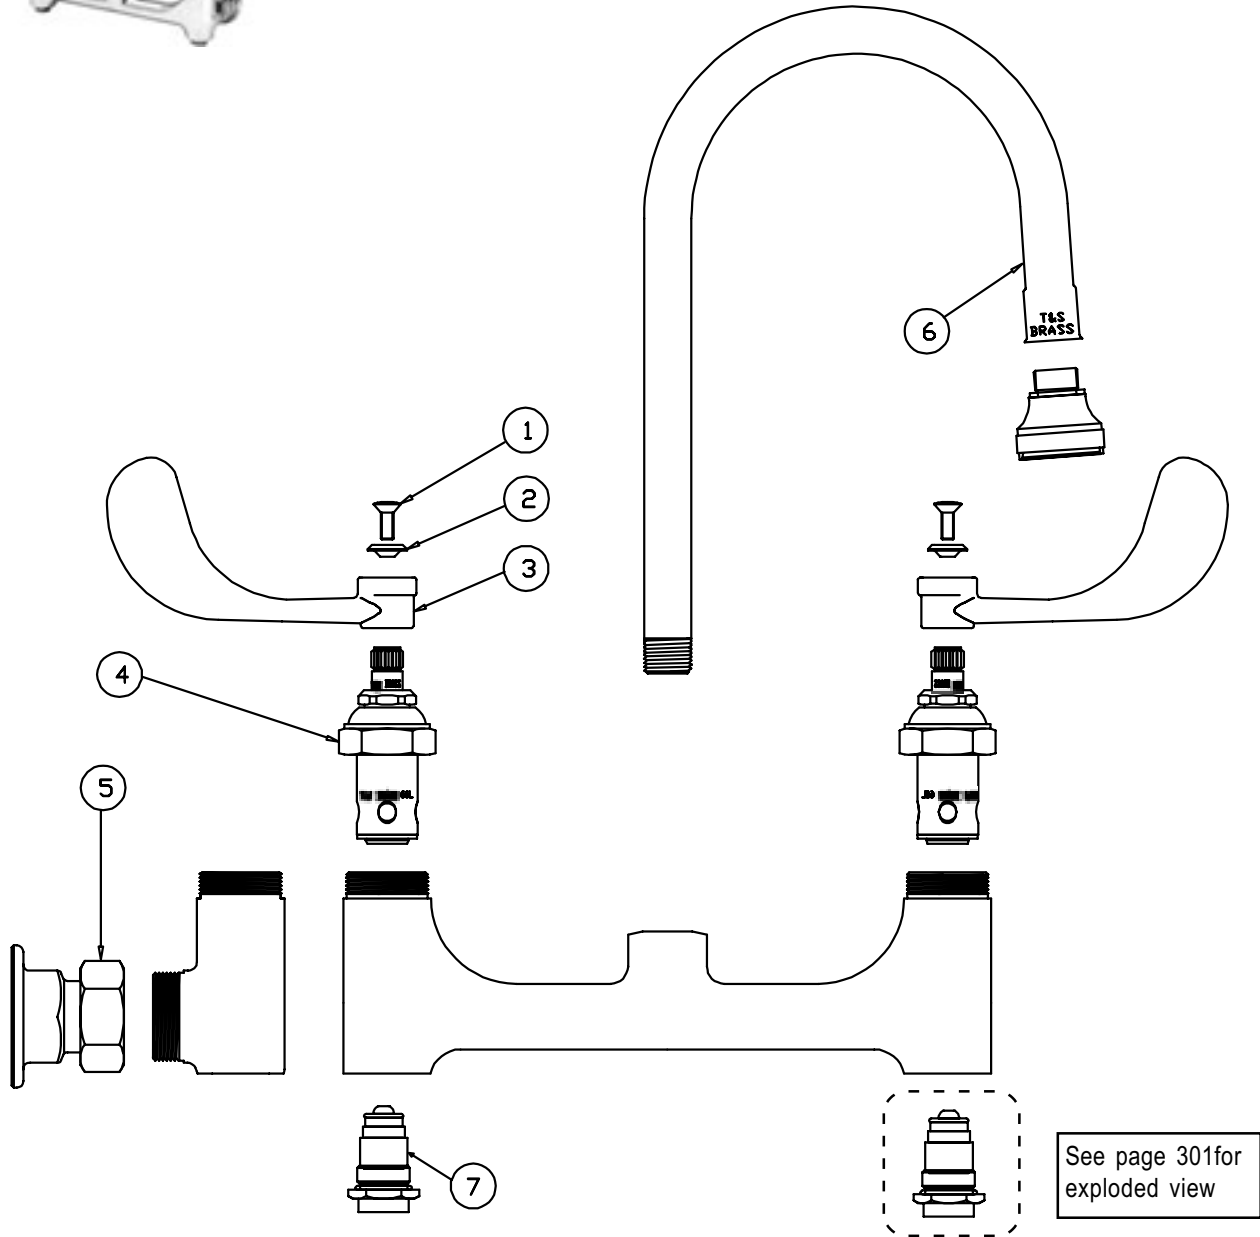

B-0345

Faucet Assembly

1	Gooseneck	000398-40
2	Tip	000861-25
3	Asm, Base Faucet	B-0345-LN
4	Screw, Handle	000922-45
5	Index, Button, Blue/Cold	001660-45
	Index, Button, Red/Hot	001661-45
6	Handle, Lever	001638-45
7	Asm, Spindle Eterna - Col	005959-40
	Asm, Spindle Eterna - Hot	005960-40
8	Asm, Coupling Flange	002893-40

B-0346

Faucet Assembly

1	Asm, Gooseneck, Swivel	133X
2	Washer, Swivel	009538-45
3	Sleeve, Swivel	011429-45
4	O-Ring, Swivel	001074-45
5	Asm, Base Faucet	002836-40
6	Screw, Handle	000922-45
7	Index, Button, Blue/Cold	001660-45
	Index, Button, Red/Hot	001661-45
8	Handle, Lever	001638-45
9	Asm, Spindle Eterna - Col	005959-40
	Asm, Spindle Eterna - Hot	005960-40
10	Asm, Coupling Flange	002893-40

B-0350-04

Surgical Sink Faucet Assembly

1	Gooseneck	120X
2	Index, Snap-In, Blue/Cold	001686-45
	Index, Snap-In, Red/Hot	001194-45
3	Screw, Handle	000925-45
4	Handle, Wrist Action 4"	000078-40
5	Asm, Spindle Eterna BWH - Cold	006009-40
	Asm, Spindle Eterna BWH - Hot	006010-40
6	Asm, Coupling Flange	002893-40

B-0352-04

Surgical Sink Faucet Assembly

1	Screw, Handle	000925-45
2	Index, Snap-In, Blue/Cold	001686-45
	Index, Snap-In, Red/Hot	001194-45
3	Handle, Wrist Action 4"	000078-40
4	Asm, Spindle BWH Eterna - Cold	006009-40
	Asm, Spindle BWH Eterna - Hot	006010-40
5	Asm, Coupling Flange	002893-40
6	Gooseneck	120X
7	Asm, BST	163A