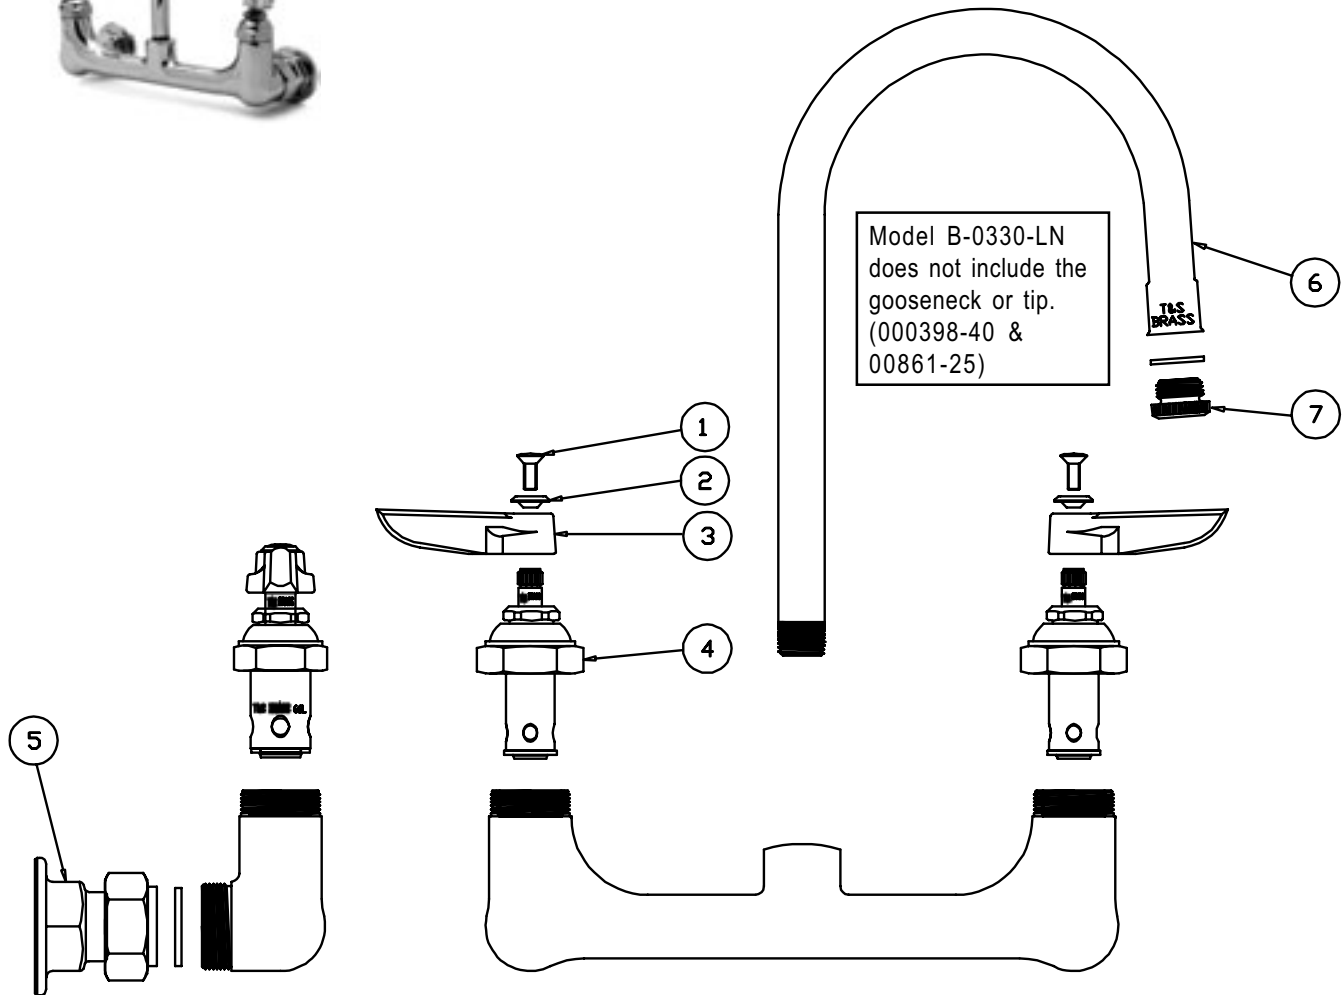

B-0326

Deck Mixing Faucet Assembly

1	Gooseneck	000398-40
2	Tip, Gooseneck	000861-25
3	Screw, Handle	000922-45
4	Index, Button, Blue/Cold	001660-45
	Index, Button, Red/Hot	001661-45
5	Handle, Lever	001638-45
6	Asm, Spindle Eterna - Cold	005959-40
	Asm, Spindle Eterna - Hot	005960-40
7	Asm, Coupling Flange	002893-40

B-0330, B-0330-LN

Rigid Faucet Assembly

1	Screw, Handle	000922-45
2	Index, Button - Blue/Cold	001660-45
	Index, Button - Red/Hot	001661-45
3	Handle, Lever	001638-45
4	Asm, Spindle Eterna - Cold	005959-40
	Asm, Spindle Eterna - Hot	005960-40
5	Asm, Coupling Flange	002893-40
6	Gooseneck (B-0330)	000398-40
7	Tip, Gooseneck (B-0330)	000861-25