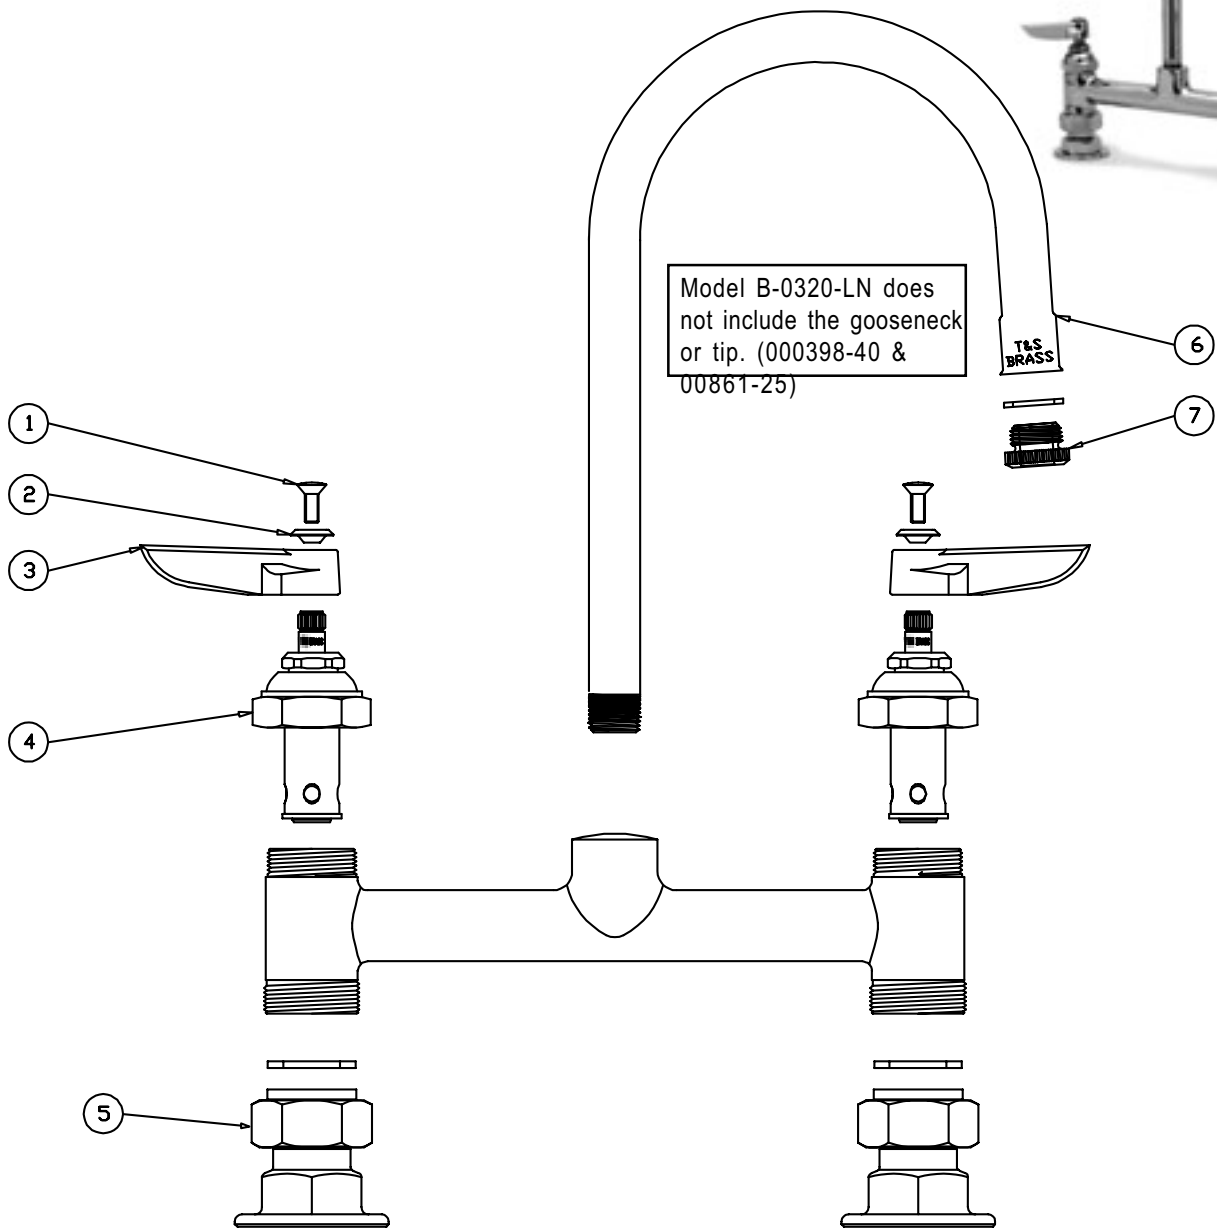

B-0300, B-0300-LN

Model B-0300-LN does not include the gooseneck or tip.
(000398-40 & 000681-25)

Rigid Faucet Assembly

1	Screw, Lever Handle	000922-45
2	Index, Button - Blue/Cold	001660-45
	Index, Button - Red/Hot	001661-45
3	Handle, Lever	001638-45
4	Asm, Spindle Eterna - LH/Cold	005959-40
	Asm, Spindle Eterna - RH/Hot	005960-40
5	Locknut, Shank	000965-45
6	Asm, Spreader Unit	002898-40
7	Goosneck (B-0300)	000398-40
8	Tip, Lab Faucet (B-0300)	000861-25
9	Tailpiece	001592-20
10	Nut	000958-20

B-0306

Faucet Assembly

1	Asm, Gooseneck, Swivel	133X
2	Washer	009538-45
3	Sleeve	011429-45
4	O-Ring	001074-45
5	Asm, Spindle Eterna	005960-40
6	Body, Faucet	B-0200-LN
7	Locknut	002954-45
8	Handle, Lever	001638-45
9	Index, Button - Blue/Cold	001660-45
10	Screw, Handle	000922-45
11	Tailpiece	001592-20
12	Nut	000958-20

B-0315, B-0315-LN

Rigid Faucet Assembly

1	Gooseneck (B-0315)	000398-40
2	Tip, Gooseneck (B-0315)	000861-25
3	Asm, Coupling Flange	002893-45
4	Screw, Handle	000922-45
5	Index, Button, Blue/Cold	001660-45
	Index, Button, Red/Hot	001661-45
6	Handle, Kitchen 4-Arm	002521-45
7	Asm, Spindle Eterna - Hot	005960-40

B-0320, B-0320-LN

Deck Mixing Faucet Assembly

1	Asm, Coupling Flange	002893-40
2	Screw, Handle	000922-45
3	Index, Button, Blue/Cold	001660-45
	Index, Button, Red/Hot	001661-45
4	Handle, Kitchen 4-Arm	002521-45
5	Asm, Spindle Eterna - Cold	005959-40
	Asm, Spindle Eterna - Hot	005960-40
6	Gooseneck (B-0320)	000398-40
7	Tip, Gooseneck (B-0320)	000861-25