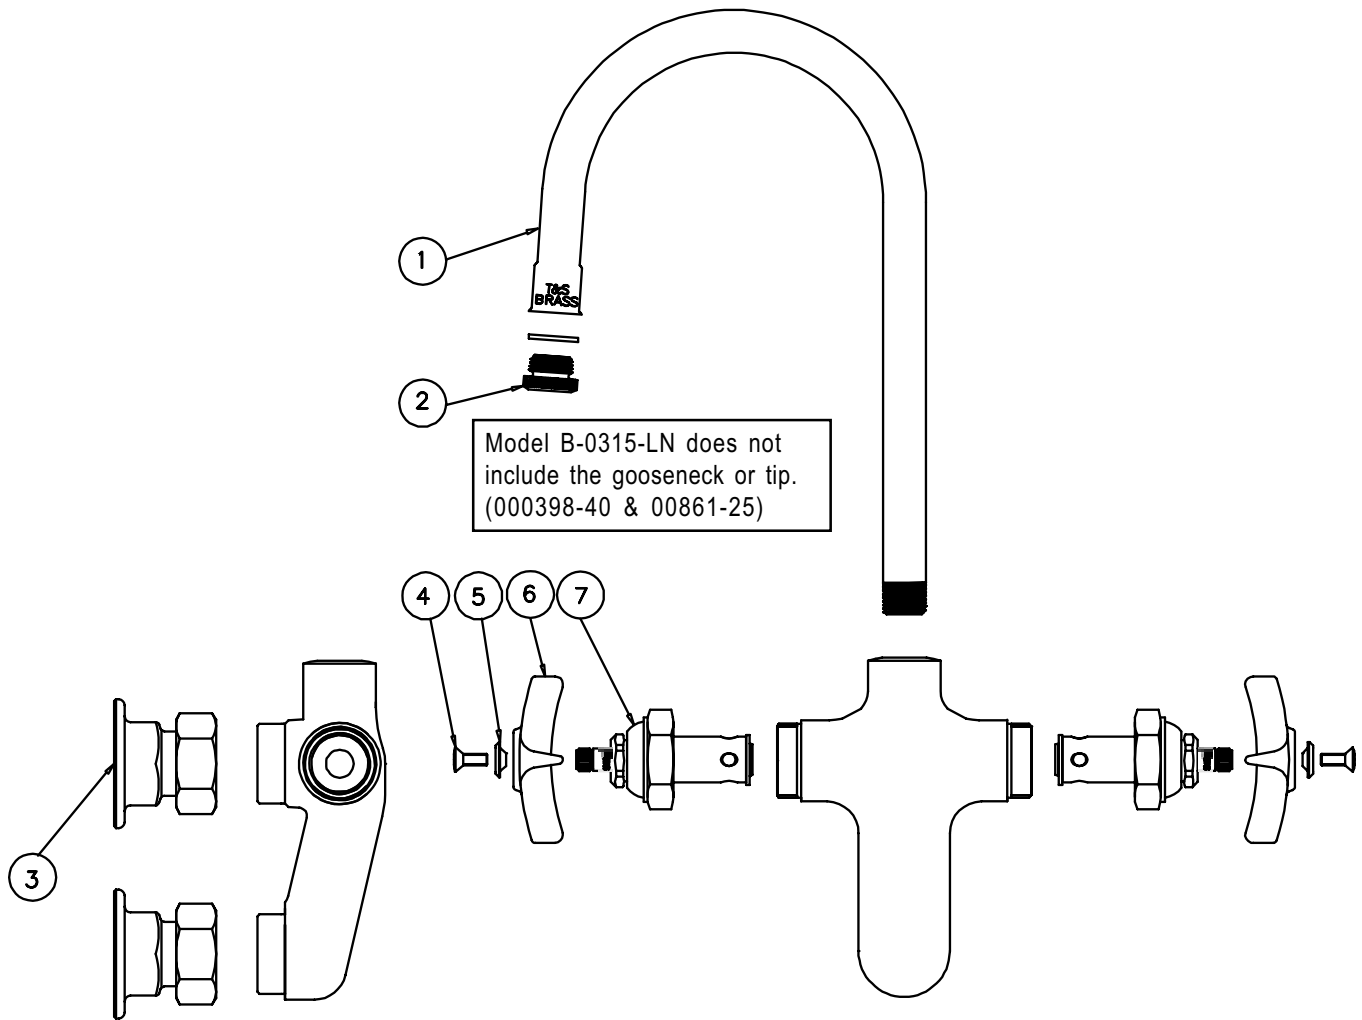

B-0300, B-0300-LN

Model B-0300-LN does not include the gooseneck or tip.
(000398-40 & 000681-25)

Rigid Faucet Assembly

1	Screw, Lever Handle	000922-45
2	Index, Button - Blue/Cold	001660-45
	Index, Button - Red/Hot	001661-45
3	Handle, Lever	001638-45
4	Asm, Spindle Eterna - LH/Cold	005959-40
	Asm, Spindle Eterna - RH/Hot	005960-40
5	Locknut, Shank	000965-45
6	Asm, Spreader Unit	002898-40
7	Goosneck (B-0300)	000398-40
8	Tip, Lab Faucet (B-0300)	000861-25
9	Tailpiece	001592-20
10	Nut	000958-20

B-0306

Faucet Assembly

1	Asm, Gooseneck, Swivel	133X
2	Washer	009538-45
3	Sleeve	011429-45
4	O-Ring	001074-45
5	Asm, Spindle Eterna	005960-40
6	Body, Faucet	B-0200-LN
7	Locknut	002954-45
8	Handle, Lever	001638-45
9	Index, Button - Blue/Cold	001660-45
10	Screw, Handle	000922-45
11	Tailpiece	001592-20
12	Nut	000958-20

B-0315, B-0315-LN

Rigid Faucet Assembly

1	Gooseneck (B-0315)	000398-40
2	Tip, Gooseneck (B-0315)	000861-25
3	Asm, Coupling Flange	002893-45
4	Screw, Handle	000922-45
5	Index, Button, Blue/Cold	001660-45
	Index, Button, Red/Hot	001661-45
6	Handle, Kitchen 4-Arm	002521-45
7	Asm, Spindle Eterna - Hot	005960-40