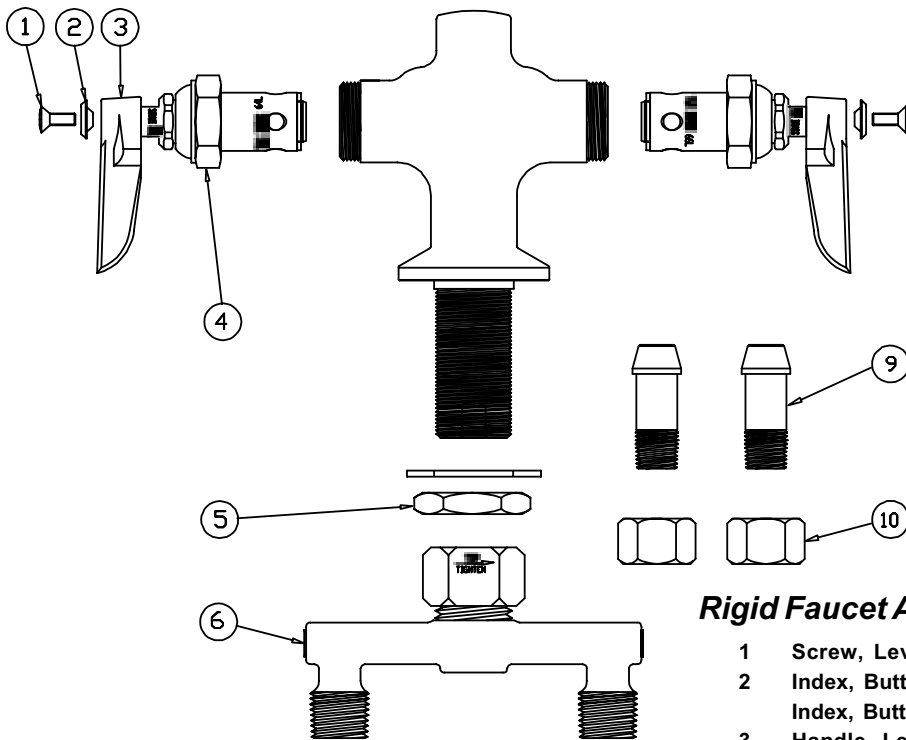

B-0290, B-0291

Faucet Assembly

1	Asm, Base Faucet	002840-40
2	Screw, Handle	000922-45
3	Index, Button, Blue/Cold	001660-45
	Index, Button, Red/Hot	001661-45
4	Handle, Kitchen 4-Arm	002521-45
5	Asm, Spindle - RH	006482-40
6	Seat	000764-20
7	Asm, Coupling Flange	002895-40
8	Elbow, NLT	000265-20
9	Locknut	000971-45
10	Asm, Nozzle, Swing, 12" (B-0290)	114X
	Asm, Nozzle, Swing, 18" (B-0291)	115X
11	Sleeve	000847-20
12	O-Ring, Yoke Center	001068-45

B-0300, B-0300-LN

Model B-0300-LN does not include the gooseneck or tip.
(000398-40 & 000681-25)

Rigid Faucet Assembly

1	Screw, Lever Handle	000922-45
2	Index, Button - Blue/Cold	001660-45
	Index, Button - Red/Hot	001661-45
3	Handle, Lever	001638-45
4	Asm, Spindle Eterna - LH/Cold	005959-40
	Asm, Spindle Eterna - RH/Hot	005960-40
5	Locknut, Shank	000965-45
6	Asm, Spreader Unit	002898-40
7	Goosneck (B-0300)	000398-40
8	Tip, Lab Faucet (B-0300)	000861-25
9	Tailpiece	001592-20
10	Nut	000958-20