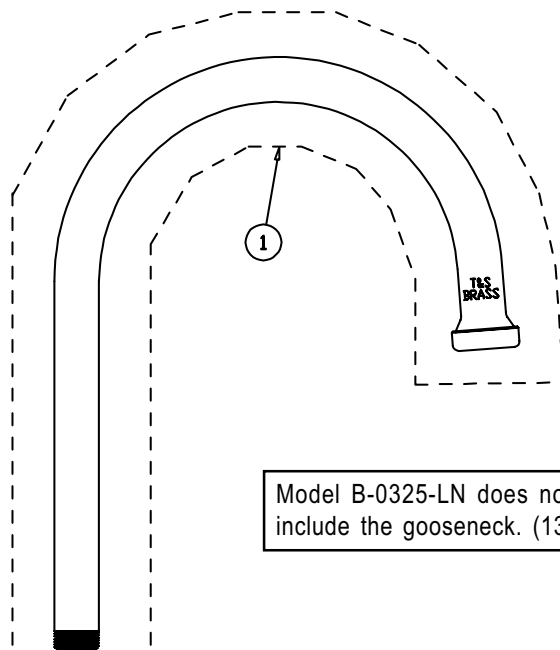

B-0325, B-0325-LN

Model B-0325-LN does not include the gooseneck. (133X)