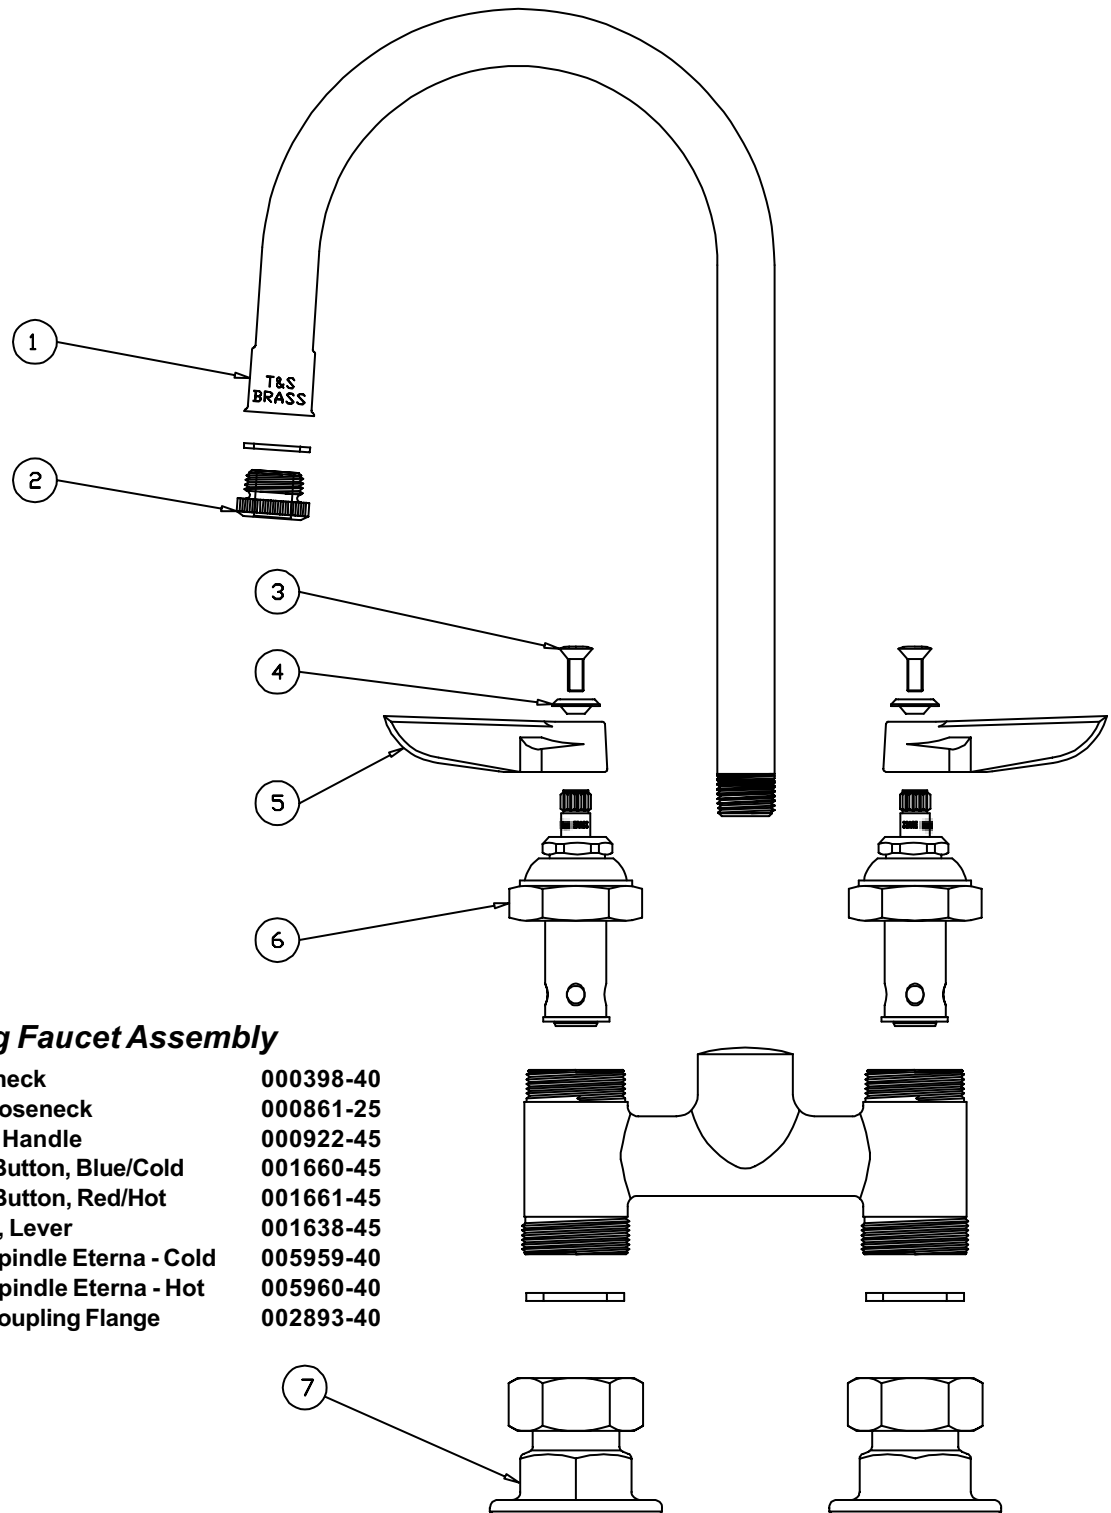

B-0320, B-0320-LN

Deck Mixing Faucet Assembly

1	Asm, Coupling Flange	002893-40
2	Screw, Handle	000922-45
3	Index, Button, Blue/Cold	001660-45
	Index, Button, Red/Hot	001661-45
4	Handle, Kitchen 4-Arm	002521-45
5	Asm, Spindle Eterna - Cold	005959-40
	Asm, Spindle Eterna - Hot	005960-40
6	Gooseneck (B-0320)	000398-40
7	Tip, Gooseneck (B-0320)	000861-25

B-0325, B-0325-LN

Model B-0325-LN does not include the gooseneck. (133X)

Deck Mixing Faucet Assembly

- | | | |
|---|-------------------------------------|-----------|
| 1 | Asm, Gooseneck, Swivel (B-032 133X) | |
| 2 | Washer | 009538-45 |
| 3 | Sleeve | 011429-45 |
| 4 | O-Ring | 001074-45 |
| 5 | Screw, Handle | 000922-45 |
| 6 | Index, Button, Blue/Cold | 001660-45 |
| | Index, Button, Red/Hot | 001661-45 |
| 7 | Handle, Lever | 001638-45 |
| 8 | Asm, Spindle Eterna - Cold | 005959-40 |
| | Asm, Spindle Eterna - Hot | 005960-40 |
| 9 | Asm, Coupling Flange | 002893-40 |

B-0326

Deck Mixing Faucet Assembly

1	Gooseneck	000398-40
2	Tip, Gooseneck	000861-25
3	Screw, Handle	000922-45
4	Index, Button, Blue/Cold	001660-45
	Index, Button, Red/Hot	001661-45
5	Handle, Lever	001638-45
6	Asm, Spindle Eterna - Cold	005959-40
	Asm, Spindle Eterna - Hot	005960-40
7	Asm, Coupling Flange	002893-40

B-0330, B-0330-LN

Rigid Faucet Assembly

1	Screw, Handle	000922-45
2	Index, Button - Blue/Cold	001660-45
	Index, Button - Red/Hot	001661-45
3	Handle, Lever	001638-45
4	Asm, Spindle Eterna - Cold	005959-40
	Asm, Spindle Eterna - Hot	005960-40
5	Asm, Coupling Flange	002893-40
6	Gooseneck (B-0330)	000398-40
7	Tip, Gooseneck (B-0330)	000861-25