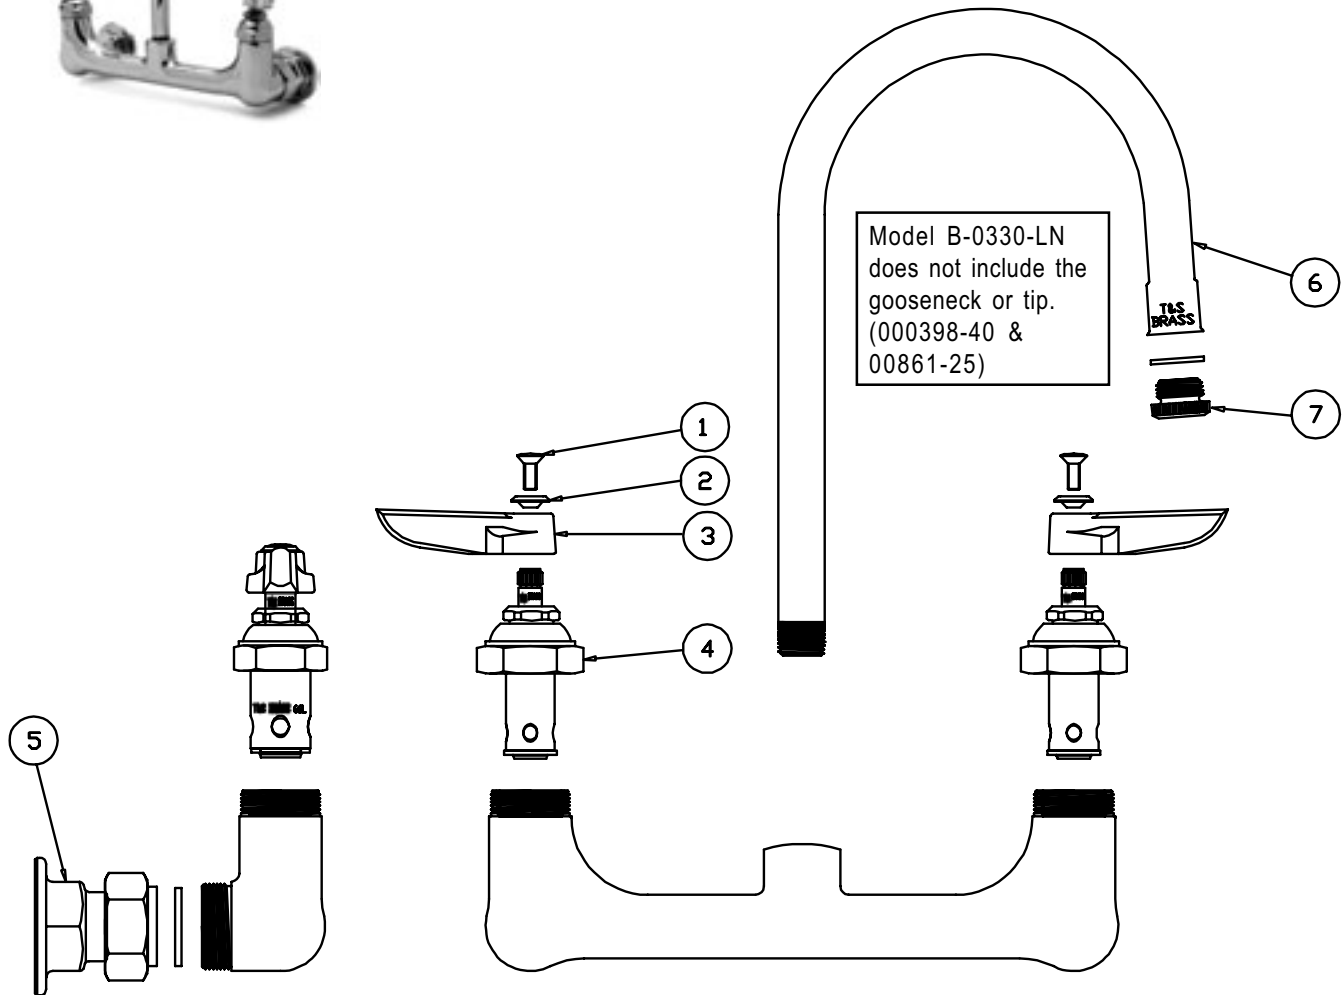

B-0330, B-0330-LN

Rigid Faucet Assembly

1	Screw, Handle	000922-45
2	Index, Button - Blue/Cold	001660-45
	Index, Button - Red/Hot	001661-45
3	Handle, Lever	001638-45
4	Asm, Spindle Eterna - Cold	005959-40
	Asm, Spindle Eterna - Hot	005960-40
5	Asm, Coupling Flange	002893-40
6	Gooseneck (B-0330)	000398-40
7	Tip, Gooseneck (B-0330)	000861-25