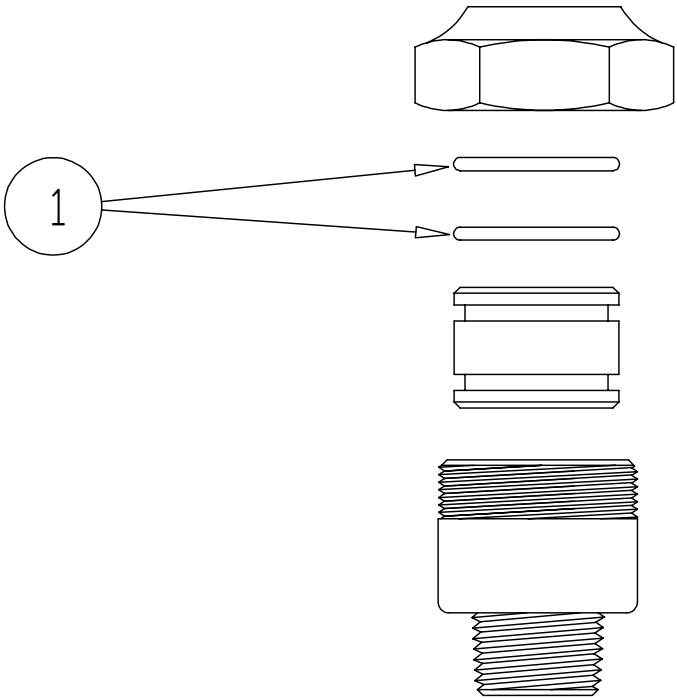

# B-0414

---

***Gooseneck Coupling***

1 O-Ring

003426-45